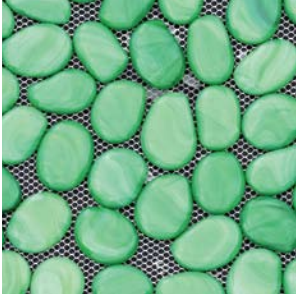

The Freeform Glass Collection is an innovative option for floor accents and walls. Inspired by the shape of natural river rocks, these modern mosaics are manufactured with thru-body color for depth and dynamic color variation.

Tile Size 11" x 11"  
Pebble Size 1 1/2" - 2 1/2"  
Thickness 3/8"  
Application Interior/Exterior, Vertical Surfaces Only

**TAVOOS© 8002**

**GANJ© 8004**

**JAVAHER© 8010**

**NEGIN© 8011**