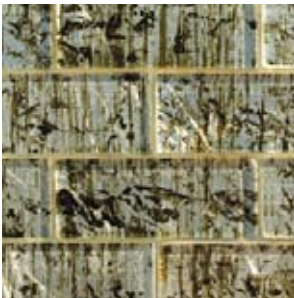

SOLISTONE's Folia Glass Collection is inspired by the seasonal change in foliage. Each individually mesh-mounted tile boasts the raw veining of leaf patterns with bold solid colors and vivid decorative patterns.

Style	Interlocking Mesh Tile
Tile Size	11.75" x 12"
Thickness	0.25"(0.64cm)
Application	Exterior/Interior Walls only

9054 Golden Willow

9055 Juniper

9056 Octotillo

9057 Palo Verde

9058 Silver Maple

9059 Tamarind