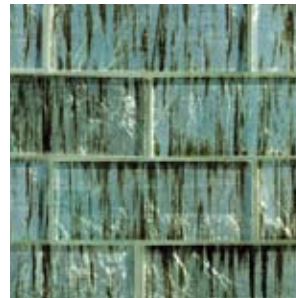

SOLISTONE's Folia Glass Collection is inspired by the seasonal change in foliage. Each individually mesh-mounted tile boasts the raw veining of leaf patterns with bold solid colors and vivid decorative patterns.

Style	Interlocking Mesh Tile
Tile Size	11.75" x 12"
Thickness	0.25"(0.64cm)
Application	Exterior/Interior Walls only

9054 Golden Willow

9055 Juniper

9056 Octotillo

9057 Palo Verde

9058 Silver Maple

9059 Tamarind