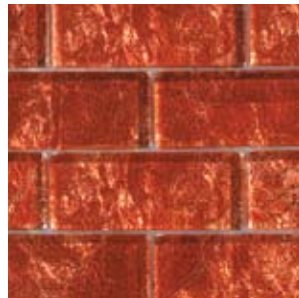

SOLISTONE's Folia Glass Collection is inspired by the seasonal change in foliage. Each individually mesh-mounted tile boasts the raw veining of leaf patterns with bold solid colors and vivid decorative patterns.

Style	Interlocking Mesh Tile
Tile Size	11.75" x 12"
Thickness	0.25"(0.64cm)
Application	Exterior/Interior Walls only

9054 Golden Willow

9055 Juniper

9056 Octotillo

9057 Palo Verde

9058 Silver Maple

9059 Tamarind