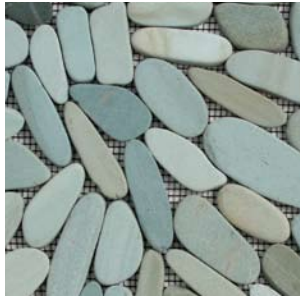

Style	Interlocking Mesh Tile
Tile Size	12" x 12", 4" x 39"
Pebble Size	1/2" - 3"
Thickness	1/4" - 1/2"
Application	Interior/Exterior, Walls/Floors

**DAWN 6008**

**RIVER GRAY 6009**

**SUMATRA RED 6003**

**ALOR CRYSTAL 6004**

**JAKARTA MOON 6005**

**JAVA BLACK 6010**

**BALINESE NIGHTS 6011**

**GREEN GOBOS 6012**

**BAMBOO 6014**

**LOMBOK BEIGE 6022**

**BROMO BROWN 6023**

**BATIK BLUE 6015**

Our pebble mesh tile line harmonizes gracefully with a multiplicity of other design elements: natural to techno-modern—in or outdoors. The collections work well for floors, walls, ceilings, fireplaces, walkways, borders and decorative accents.