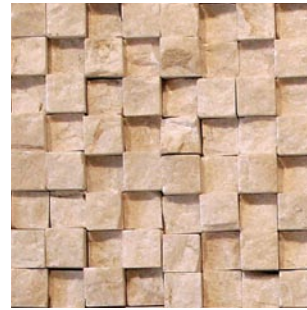

# Cubist Collection

Redefine conventional aesthetic with our Cubist Collection. Available in a selection of beautiful natural stones, each 12" x 12" mesh-back tile portrays an exquisite high-relief texture for any vertical application.

Style	Mesh Tile
Tile Size	12" x 12" (30.5 x 30.5cm)
Cube Size	.75" (2cm)
Thickness	.625" (1.6cm)
Application	Exterior/Interior

**4012 Salon**  
Natural Quartzite

**4013 Cezanne**  
Natural Marble

**4014 Dufy**  
Natural Marble

**4015 Chagall**  
Natural Marble

**4016 Du Champ**  
Natural Marble

**4017 Gris**  
Natural Marble