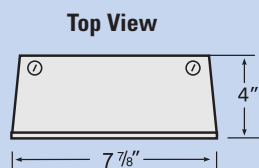

Learn more about
The Com-Pak Bath
Scan It Now!

Carton Details

Heater Assembly Only Carton

DIMENSIONS | 11.25"W x 8.5"H x 5.25"D

PALLET QTY. | 80

CUBE | .30

Complete Unit Carton

DIMENSIONS | 14.5"W x 10.5"H x 5.75"D

Thermostat temperature range 45°F to 85°F

Grill Dimensions:
 10"W x 12⁵/₈"H x 1/2"D

Wall Can Dimensions:
 7⁷/₈"W x 11¹/₂"H x 4"D

Rough-in Dimensions:
 8"W x 10¹/₄"H x 4"D