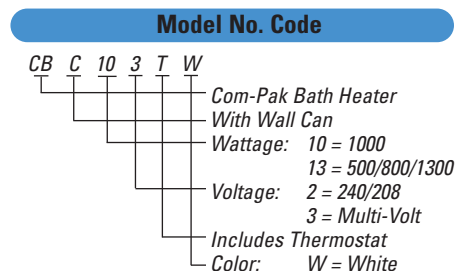

Wall Can

NOTE: Manufacturer recommends installing heater assembly after walls are finished. Heater must be cleaned every six months minimum.

Ordering Information:

Recommended for elevations under 10,000 feet. Available in white only.

UPC Code			WATTS			AMPS			Wt./Lbs
Part#	Model#	Description	240V	208V	120V	240V	208V	120V	
027418	65101	3 CBC103TW Complete Unit, Multi-Volt, White	1000		1000	4.16		8.33	8
027418	65103	7 CB103T Heater Assembly, Stat & Timer, Multi-Volt	1000		1000	4.16		8.33	4.7
027418	65104	4 CB132T Heater Assembly, Stat & Timer, Multi-Watt	500/800/1300	375/600/975		2.09/3.33/5.42	1.80/2.89/4.69		4.7
027418	65105	1 CBC132TW Complete Unit, Multi-Watt, White	500/800/1300	375/600/975		2.09/3.33/5.42	1.80/2.89/4.69		8

UPC Code			ACCESSORIES	
Part#	Model#	Description	Wt./Lbs	
027418	65110	5 CBGW Grill, White w/ Parts	1.5	
027418	65150	1 CBGW5 Grill, Five Pack w/ Parts	7	
027418	67060	1 CC10 CS Wall Can Ten Pack	22.5	
027418	67061	8 CC CS Wall Can Single Pack	2.5	
027418	67100	4 CAMA 18.5" x 22" Metal Adapter Plate CS Series, Almond	3.5	
027418	67105	9 CAMW 18.5" x 22" Metal Adapter Plate CS Series, White	3.5	
027418	67110	3 SAMA 12" x 21.25" Metal Adapter Plate CS Series, Almond	2	
027418	67115	8 SAMW 12" x 21.25" Metal Adapter Plate CS Series, White	2	

Thermostat temperature range 45°F to 85°F