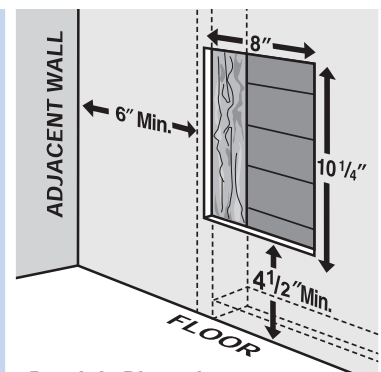

Rough-in Dimensions:
8"W x 10¹/₄"H x 4"D