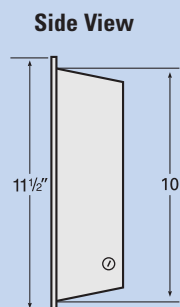

UPC Code			ACCESSORIES	
Part#	Model#	Description	Wt./Lbs	
027418	65110	5 CBGW Grill, White w/ Parts	1.5	
027418	65150	1 CBGW5 Grill, Five Pack w/ Parts	7	
027418	67060	1 CC10 CS Wall Can Ten Pack	22.5	
027418	67061	8 CC CS Wall Can Single Pack	2.5	
027418	67100	4 CAMA 18.5" x 22" Metal Adapter Plate CS Series, Almond	3.5	
027418	67105	9 CAMW 18.5" x 22" Metal Adapter Plate CS Series, White	3.5	
027418	67110	3 SAMA 12" x 21.25" Metal Adapter Plate CS Series, Almond	2	
027418	67115	8 SAMW 12" x 21.25" Metal Adapter Plate CS Series, White	2	

Thermostat temperature range 45°F to 85°F

Grill Dimensions:
 10"W x 12⁵/₈"H x 1/2"D

Wall Can Dimensions:
 7⁷/₈"W x 11¹/₂"H x 4"D

Rough-in Dimensions:
 8"W x 10¹/₄"H x 4"D