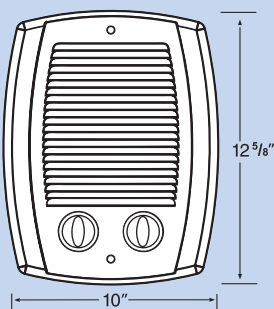

Learn more about
The Com-Pak Bath
Scan It Now!

Carton Details

Heater Assembly Only Carton

DIMENSIONS | 11.25"W x 8.5"H x 5.25"D

PALLET QTY. | 80

CUBE | .30

Complete Unit Carton

DIMENSIONS | 14.5"W x 10.5"H x 5.75"D

Thermostat temperature range 45°F to 85°F

Grill Dimensions:
 10"W x 12⁵/₈"H x 1/2"D

Wall Can Dimensions:
 7⁷/₈"W x 11¹/₂"H x 4"D

Rough-in Dimensions:
 8"W x 10¹/₄"H x 4"D