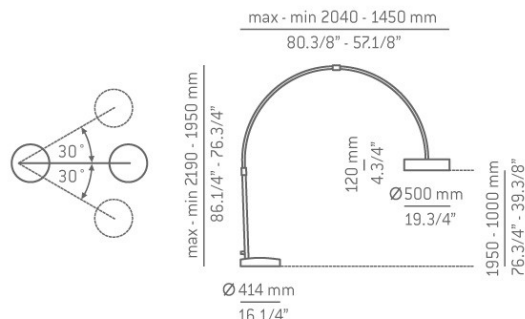

Product Modifications:

Comments:

All sizes and specifications of this products are subject to changes without notification. Modifications and remarks written in this document must be approved and confirmed by ESTILUZ S.A.

Estiluz S.A.

Crta. Ogassa s/n
St. Joan de les Abadesses
17860 Girona - Spain
T +34 972 720 125
F +34 972 720 796
estiluz@estiluz.com

ESTILUZ France DEKA

2 BIS, Rue Léon Blum - Z.I.
des Glaises
91124 Palaiseau Cedex-
France
T +33 (0) 1 69320390
F +33 (0) 1 69320278
estiluzfr@estiluz.com

ESTILUZ GmbH

Pfingstweidstraße 5
60316 Frankfurt am Main -
Germany
Tel. +49 (0)69 42 69300
Fax +49 (0)69 42 693020
estiluzgmbh@estiluz.com

ESTILUZ, Inc USA

Estiluz Inc. 235 Moonachie
Road.
Moonachie, NJ- 07074. USA
T +1 (201) 641 1997
F +1 (201) 641 2092
estiluzinc@estiluz.com