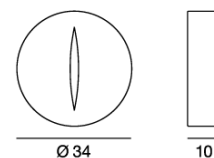

Dimensions

Light bulbs

1x2GX13 max 22W FSC
Fluorescent

Diffuser

Etched White

1LCW100100