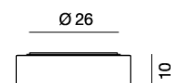

Dimensions

Light bulbs

1x2GX13 max 22W FSC
Fluorescent

Diffuser

Etched White

1LCW100100