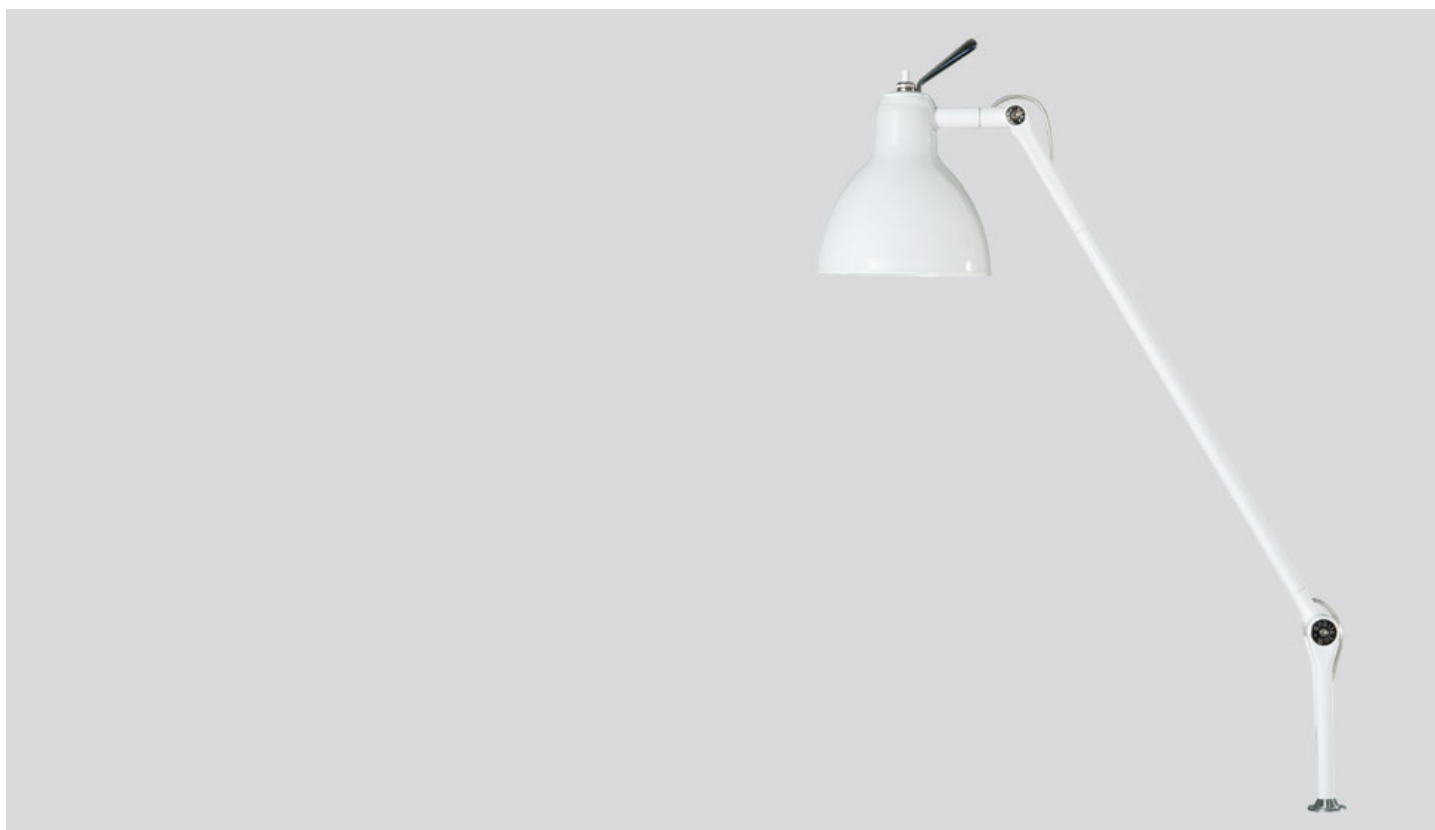

Luxy T3

Design
Dante Donegani,
Giovanni Lauda

Year
2002

Description

Luxy is a "classic" lamp: it was designed as the evolution of technical lamps with pivoted arms. The movement is made possible thanks to a mechanism that uses twisted springs, and which is located in the joints of the forks; it is therefore invisible. The use of a glass diffuser coated with colour paint gives both direct and diffused light, with various warm and elegant hues of colours. Luxy is a decorative lamp, but being available in various models - floor lamp, table lamp, wall and ceiling lamp - it is also practical and versatile: it looks good in any environment, both at home and at work. The interior of the glass is sanded, and finished with two coatings of paint to obtain diffused light, and white for a direct light.

Materials

Pressed glass diffuser; injection moulded nylon forks; steel arms and on/off switch on the diffuser.

Certifications

CE □ IP20 ▽

Uses

Table

Dimensions

Light bulbs

1xE14 max 40W IRR 30°
Incandescent

1xE14 max 7W FBG
Fluorescent

1xE14 max 42W HSGSP-C-UB
Halogen ECO

Color

Black

Diffuser

Etched White	1LXT300201
Etched White	1LXT300601
Glossy Black	1LXT300801
Glossy Green	1LXT300901
Glossy Red	1LXT300401
Glossy White	1LXT300101
Glossy Yellow	1LXT300501
Metalized	1LXT300301