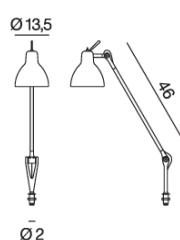

Materials

Pressed glass diffuser; injection moulded nylon forks; steel arms and on/off switch on the diffuser.

Certifications

CE □ IP20 ▽

Uses

Table

Dimensions

Light bulbs