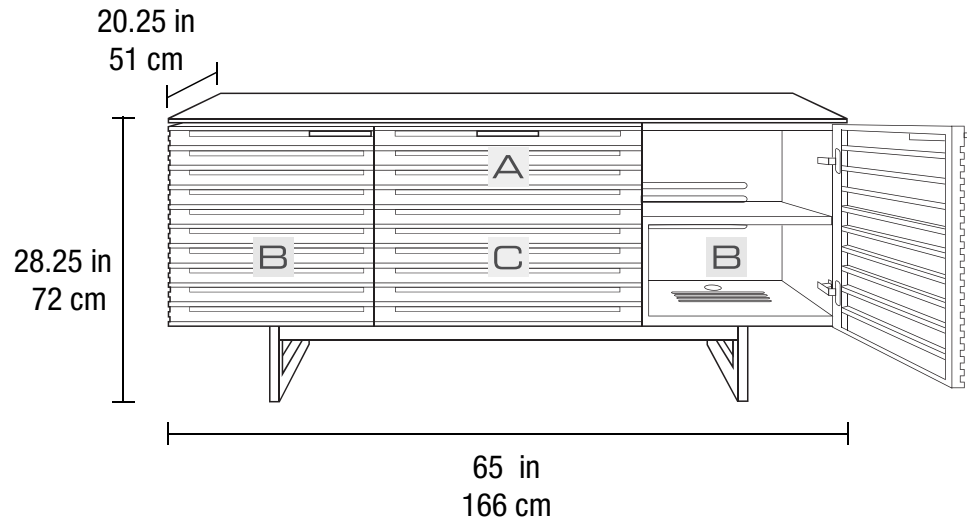

BDI CORRIDOR 8177

DIMENSIONS

Recommended TV Size
Arena TV Mount Compatibility

up to 70"
 N/A

Overall Dimensions (H x W x D)
Component Capacity
Number of Adjustable Shelves
Top Shelf Capacity
Weight

28.25 x 65 x 20.25 in ■ 72 x 166 x 51 cm
 6–9
 N/A
 150 lbs ■ 68 kg
 132 lbs ■ 60 kg

A Top Shelf / Speaker Compartment

Interior Dimensions (H x W x D)
 Bottom Shelf Capacity

7.8 x 61.7 x 8.2 in ■ 20 x 156.8 x 21 cm
 75 lbs ■ 34 kg

B Side Compartments

Interior Dimensions (H x W x D)
 Bottom Shelf Capacity

8.6 x 17.4 x 18.4 in ■ 22 x 44.3 x 46.9 cm
 75 lbs ■ 34 kg

C Center Compartment

Interior Dimensions (H x W x D)
 Drawer Capacity

7.4 x 7.2 x 14.3 in ■ 18.8 x 18.5 x 36.5 cm
 40 lbs ■ 18 kg