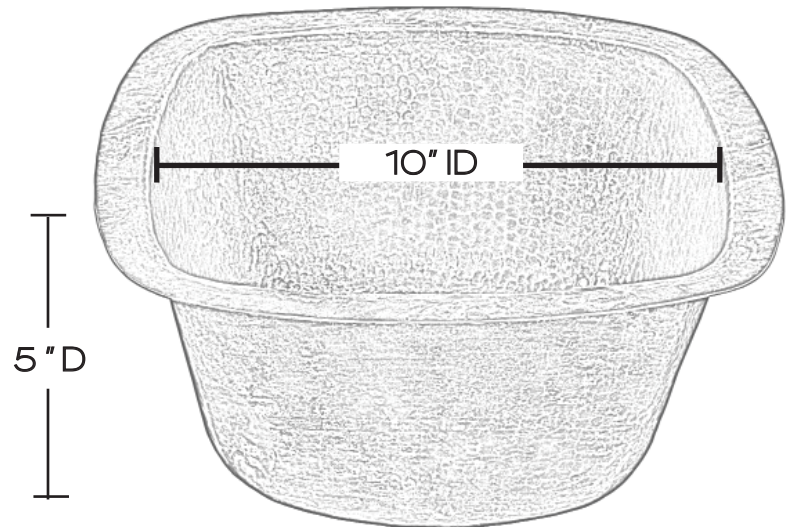

SINK DETAILS

Square flat bottom handcrafted solid copper in black copper finish.
Coordinating drain included.
Mounting Options: Under Mount or Drop-In

PART	DESCRIPTION	QUANTITY
A	Bath Sink	1
B	Grid Drain	1

12" OD

Your copper sink A is handmade and therefore a work of art. Each sink is unique and can vary 1/4" in either direction. We highly recommend waiting to receive your sink before cutting your counter top.