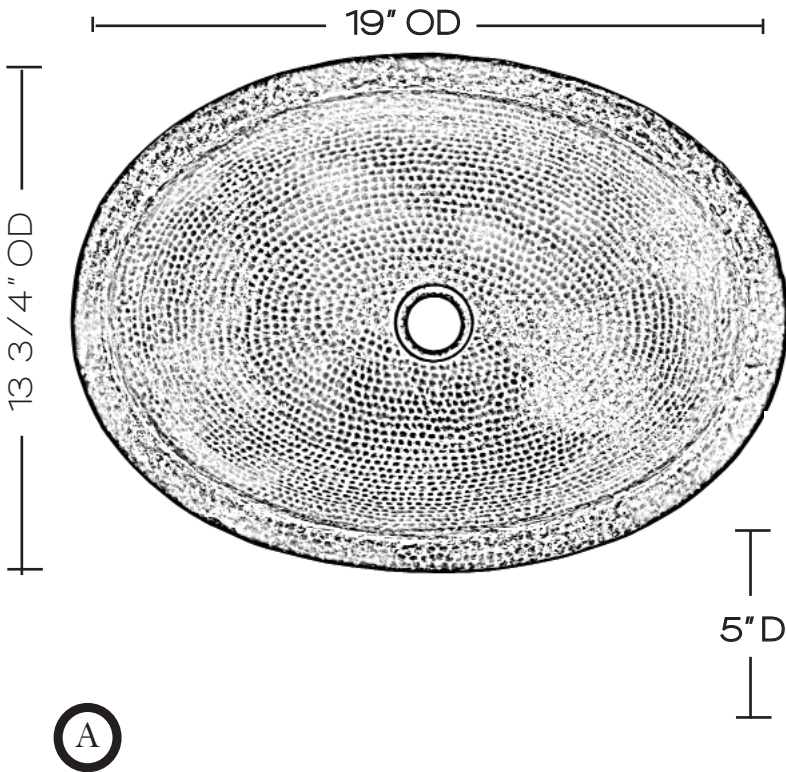

SINK DETAILS

Oval handcrafted solid copper in black copper finish.
Coordinating drain included.
Mounting Options: Under Mount or Drop-In

PART	DESCRIPTION	QUANTITY
A	Bath Sink	1
B	Grid Drain	1

Your copper sink A is handmade and therefore a work of art. Each sink is unique and can vary 1/4" in either direction. We highly recommend waiting to receive your sink before cutting your counter top.