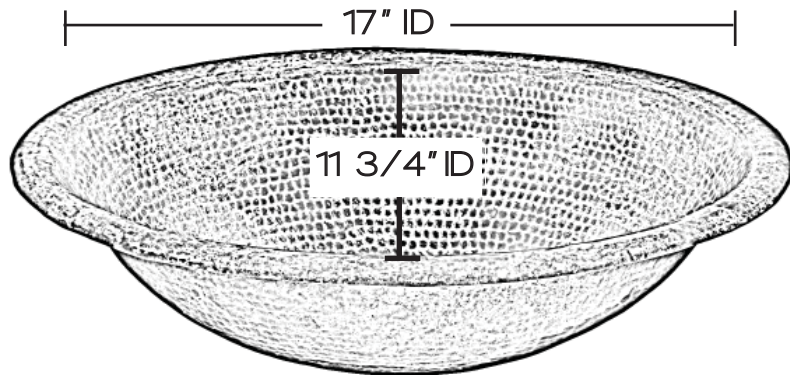

SINK DETAILS

Oval handcrafted solid copper in black copper finish.
Coordinating drain included.
Mounting Options: Under Mount or Drop-In

PART	DESCRIPTION	QUANTITY
A	Bath Sink	1
B	Grid Drain	1

Your copper sink A is handmade and therefore a work of art. Each sink is unique and can vary 1/4" in either direction. We highly recommend waiting to receive your sink before cutting your counter top.