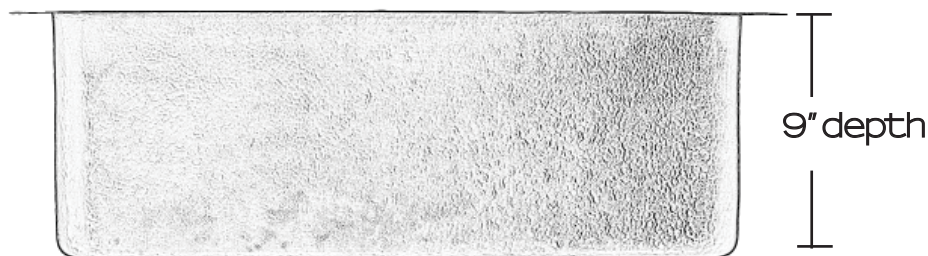

SINK DETAILS

Hand Hammered Double Bowl Solid Copper Seamless Construction in Medium Antique Finish.

Coordinating drain included.

Mounting Options: Under Mount or Drop-In

PART	DESCRIPTION	QUANTITY
A	Kitchen Sink	1
B	Basket Strainer	1
C	Disposal Flange and Stopper	1

Your copper sink A is handmade and therefore a work of art. Each sink is unique and can vary 1/4" in either direction. We highly recommend waiting to receive your sink before cutting your counter top.