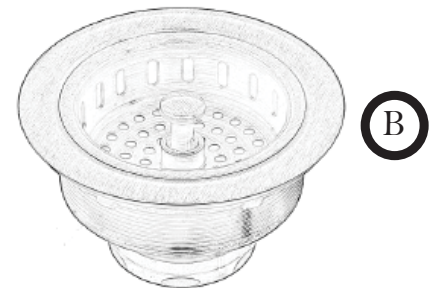

SINK DETAILS

Hand Hammered Double Bowl Solid Copper Seamless Construction in Medium Antique Finish.

Coordinating drain included.

Mounting Options: Under Mount or Drop-In

PART	DESCRIPTION	QUANTITY
A	Kitchen Sink	1
B	Basket Strainer	1
C	Disposal Flange and Stopper	1

Your copper sink A is handmade and therefore a work of art. Each sink is unique and can vary 1/4" in either direction. We highly recommend waiting to receive your sink before cutting your counter top.