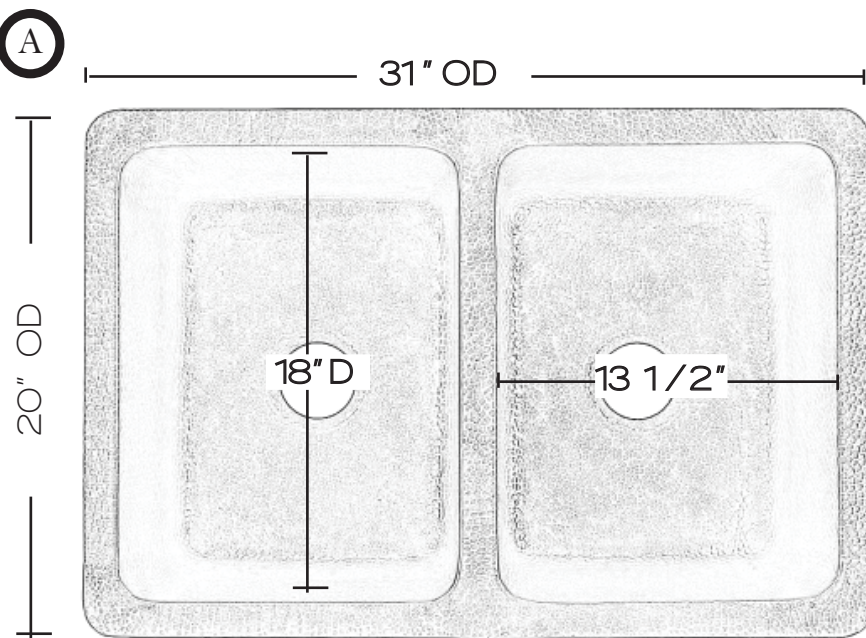

SINK DETAILS

Hand Hammered Double Bowl Solid Copper Seamless Construction in Medium Antique Finish.

Coordinating drain included.

Mounting Options: Under Mount or Drop-In

PART	DESCRIPTION	QUANTITY
A	Kitchen Sink	1
B	Basket Strainer	1
C	Disposal Flange and Stopper	1

Your copper sink A is handmade and therefore a work of art. Each sink is unique and can vary 1/4" in either direction. We highly recommend waiting to receive your sink before cutting your counter top.