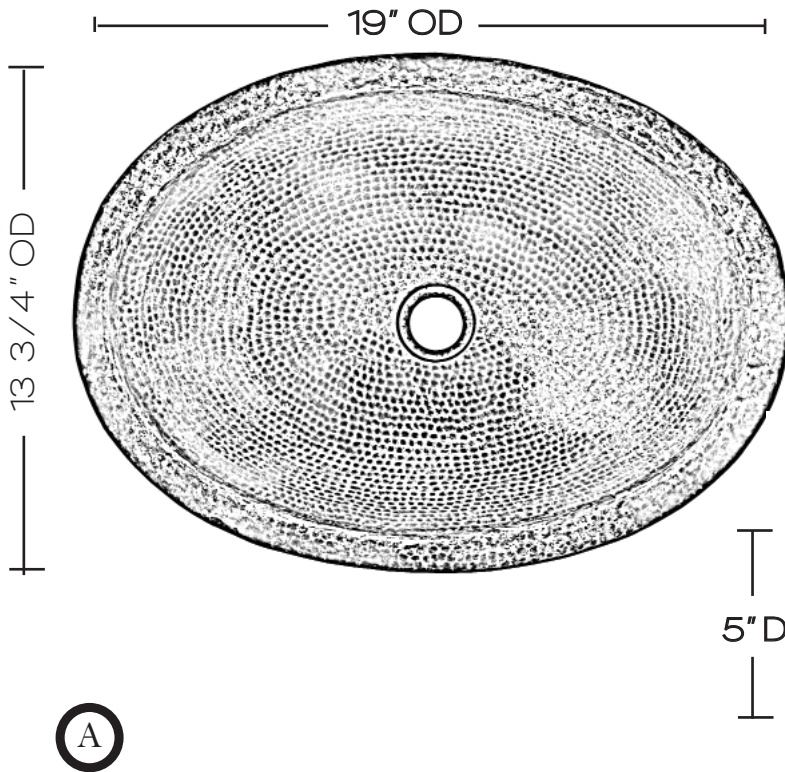

SINK DETAILS

Oval handcrafted solid copper in black nickel finish.  
Coordinating drain included.  
Mounting Options: Under Mount or Drop-In

PART	DESCRIPTION	QUANTITY
A	Bath Sink	1
B	Grid Drain	1

Your copper sink A is handmade and therefore a work of art. Each sink is unique and can vary 1/4" in either direction. We highly recommend waiting to receive your sink before cutting your counter top.