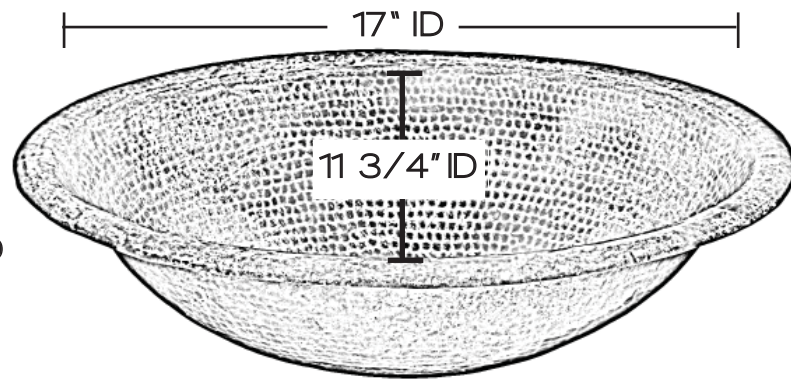

SINK DETAILS

Oval handcrafted solid copper in black nickel finish.  
Coordinating drain included.  
Mounting Options: Under Mount or Drop-In

PART	DESCRIPTION	QUANTITY
A	Bath Sink	1
B	Grid Drain	1

Your copper sink A is handmade and therefore a work of art. Each sink is unique and can vary 1/4" in either direction. We highly recommend waiting to receive your sink before cutting your counter top.