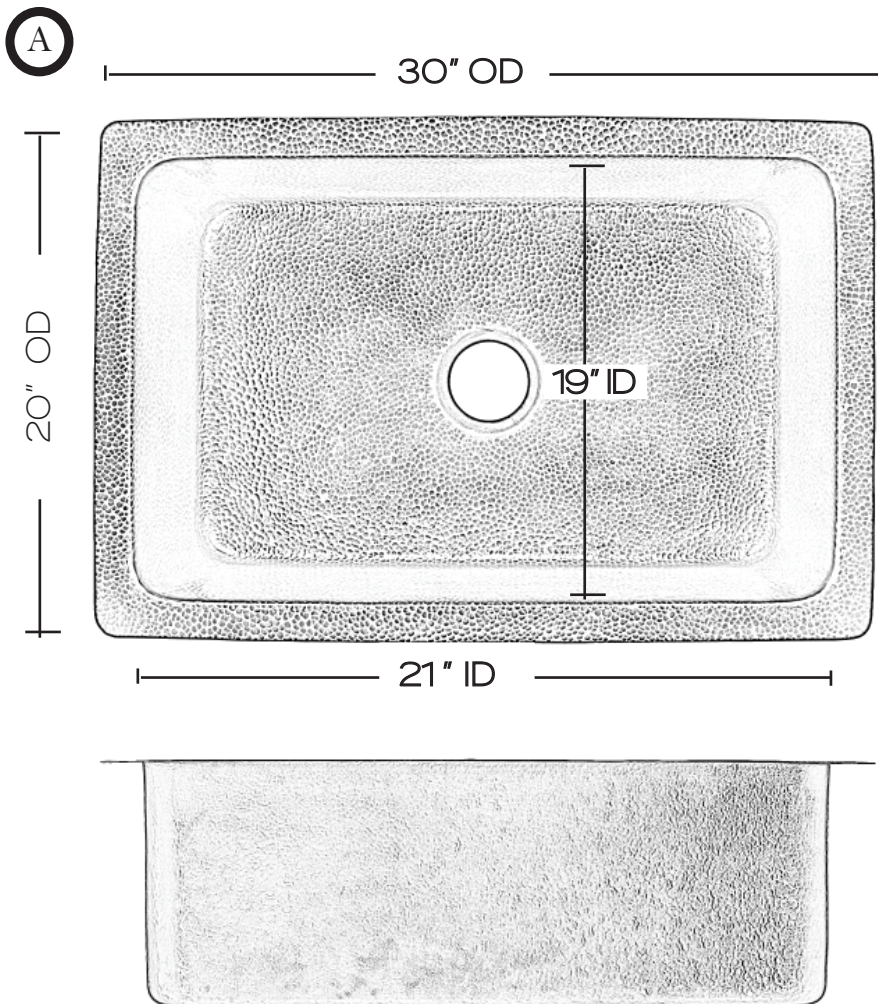

SINK DETAILS

Hand Hammered Single Bowl Solid Copper Seamless Construction
in Medium Antique Finish.

Coordinating drain included.

Mounting Options: Under Mount or Drop-In

PART	DESCRIPTION	QUANTITY
A	Kitchen Sink	1
B	Basket Strainer	1

Your copper sink A is handmade and therefore a work of art. Each sink is unique and can vary 1/4" in either direction. We highly recommend waiting to receive your sink before cutting your counter top.