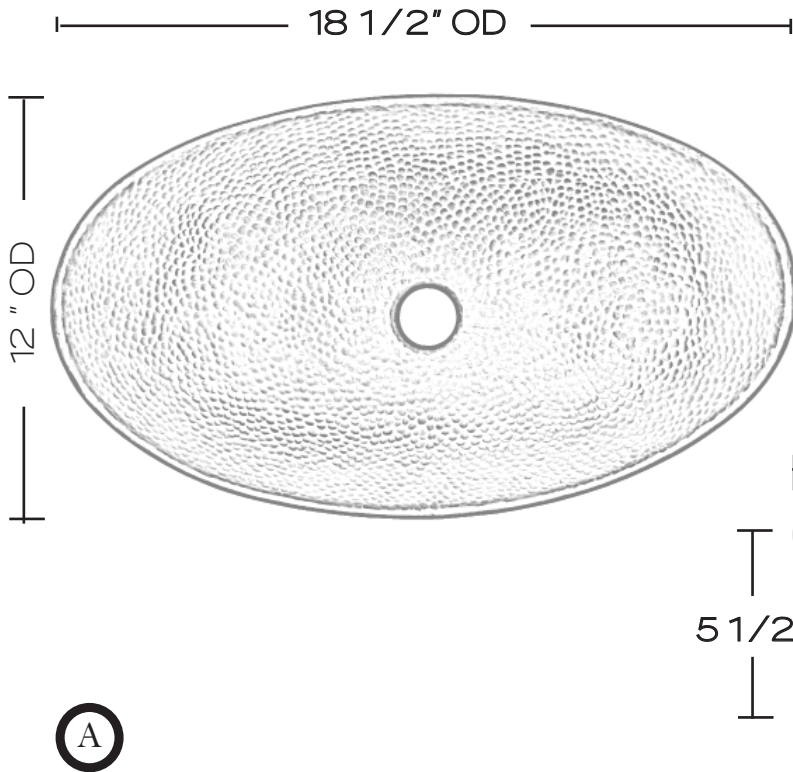

## SINK DETAILS

Oval boat shaped in handcrafted solid copper in medium antique copper finish.

Coordinating drain included.

Mounting Options: Partial Drop-In or Vessel Mount

PART	DESCRIPTION	QUANTITY
A	Bath Sink	1
B	Grid Drain	1

Your copper sink A is handmade and therefore a work of art. Each sink is unique and can vary 1/4" in either direction. We highly recommend waiting to receive your sink before cutting your counter top.