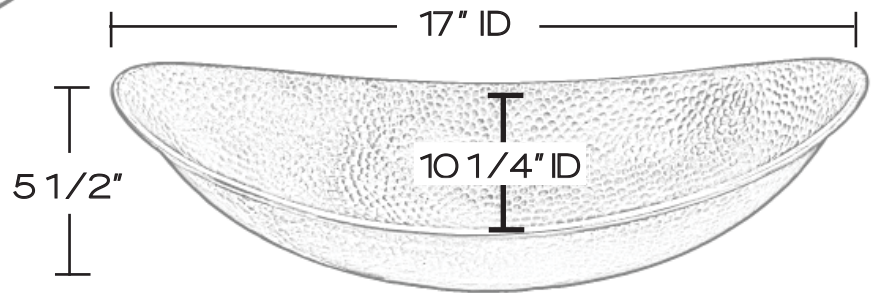

## SINK DETAILS

Oval boat shaped in handcrafted solid copper in medium antique copper finish.

Coordinating drain included.

Mounting Options: Partial Drop-In or Vessel Mount

PART	DESCRIPTION	QUANTITY
A	Bath Sink	1
B	Grid Drain	1

Your copper sink A is handmade and therefore a work of art. Each sink is unique and can vary 1/4" in either direction. We highly recommend waiting to receive your sink before cutting your counter top.