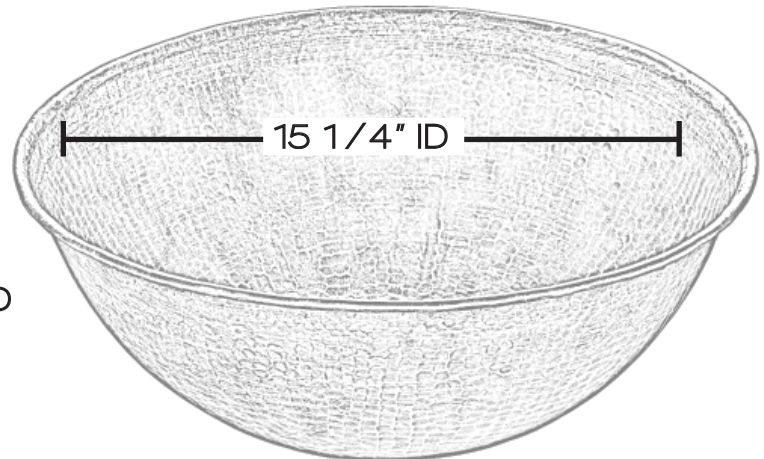

SINK DETAILS

Round handcrafted solid copper in black copper finish.  
 Coordinating drain included.  
 Mounting Options: Partial Drop-In or Vessel Mount

PART	DESCRIPTION	QUANTITY
A	Bath Sink	1
B	Grid Drain	1

16" OD

6" D

Your copper sink A is handmade and therefore a work of art. Each sink is unique and can vary 1/4" in either direction. We highly recommend waiting to receive your sink before cutting your counter top.