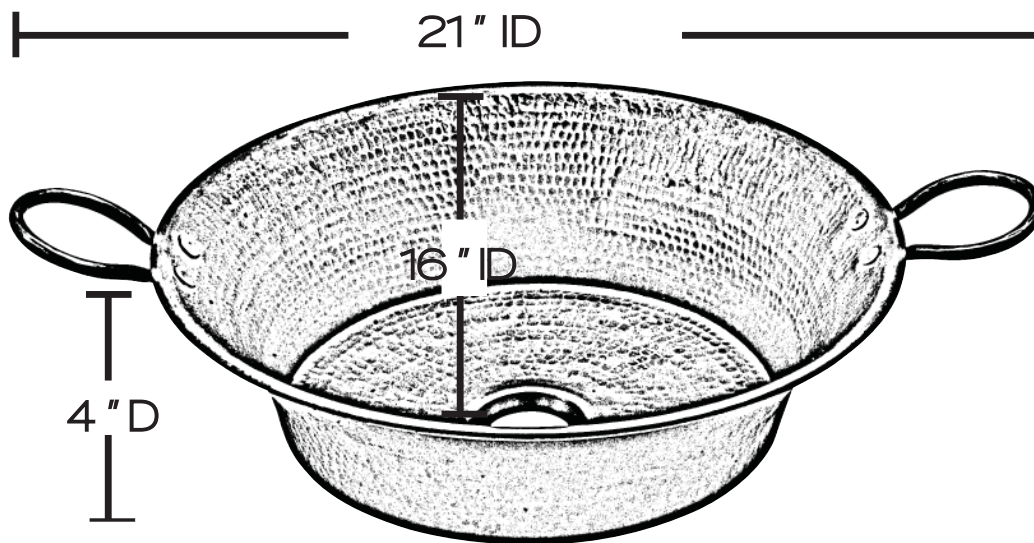

SINK DETAILS

Round Hand Hammered Solid Copper Sink in Black Copper Finish.

Mounting Options: Vessel Mount, Partial Drop-In or Drop-In

Your copper sink is handmade and therefore a work of art. Each sink is unique and can vary 1/4" in either direction. We highly recommend waiting to receive your sink before cutting your counter top.