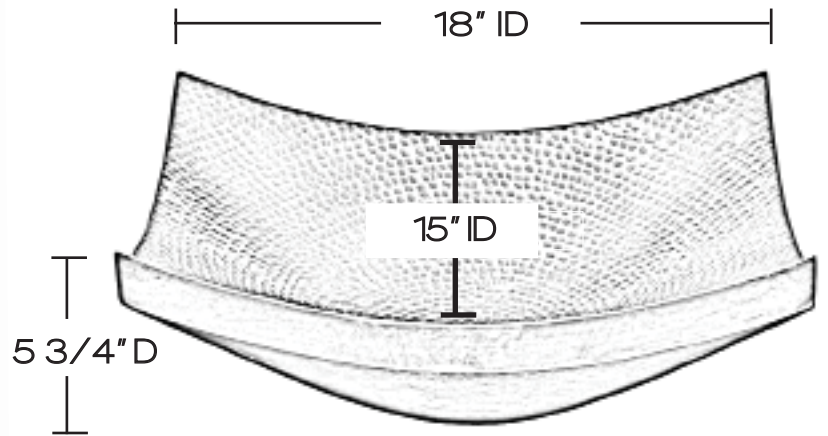

SINK DETAILS

Rectangular Double Wall Handcrafted Solid Copper in Black Copper Finish.

Coordinating drain included.

Mounting Options: Partial Drop-In or Vessel Mount

PART	DESCRIPTION	QUANTITY
A	Bath Sink	1
B	Grid Drain	1

Your copper sink A is handmade and therefore a work of art. Each sink is unique and can vary 1/4" in either direction. We highly recommend waiting to receive your sink before cutting your counter top.