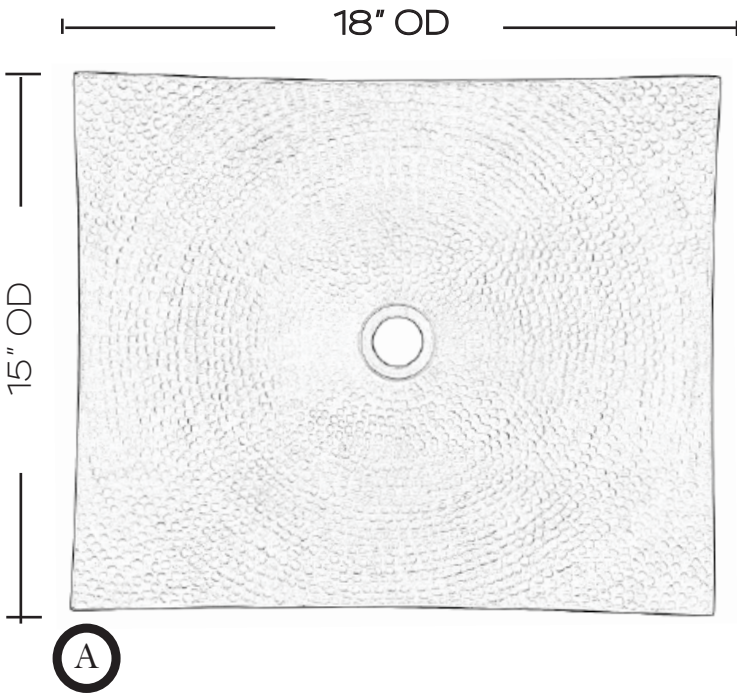

SINK DETAILS

Rectangular Double Wall Handcrafted Solid Copper in Black Copper Finish.

Coordinating drain included.

Mounting Options: Partial Drop-In or Vessel Mount

PART	DESCRIPTION	QUANTITY
A	Bath Sink	1
B	Grid Drain	1

Your copper sink A is handmade and therefore a work of art. Each sink is unique and can vary 1/4" in either direction. We highly recommend waiting to receive your sink before cutting your counter top.