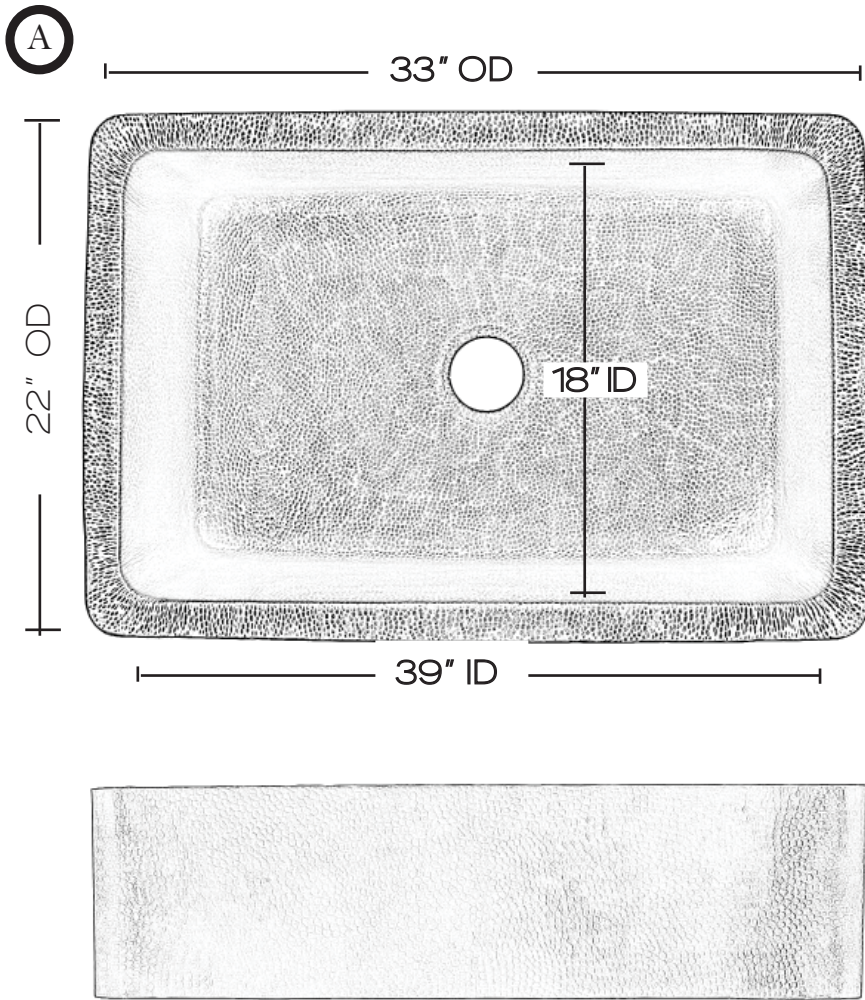

SINK DETAILS

Farmhouse Apron Front Single Bowl Hand Hammered Solid Copper in Black Copper Finish.
Coordinating drain included.
Mounting Options: Under Mount or Drop-In

PART	DESCRIPTION	QUANTITY
A	Kitchen Sink	1
B	Basket Strainer	1

Your copper sink A is handmade and therefore a work of art. Each sink is unique and can vary 1/4" in either direction. We highly recommend waiting to receive your sink before cutting your counter top.