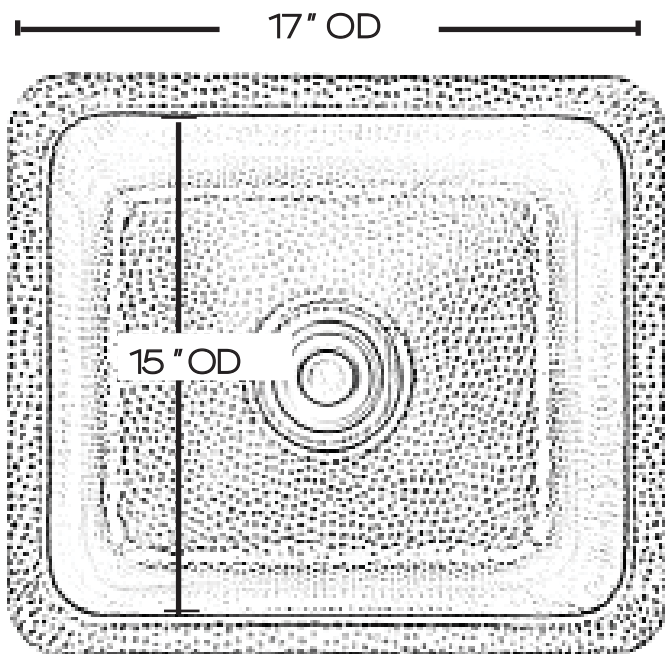

## SINK DETAILS

---

Square Hand Hammered Seamless Construction Solid Copper  
Prep Sink in Antique Finish.  
Mounting Options: Under Mount or Drop-In

---

Your copper sink is handmade and therefore a work of art. Each sink is unique and can vary 1/4" in either direction. We highly recommend waiting to receive your sink before cutting your counter top.