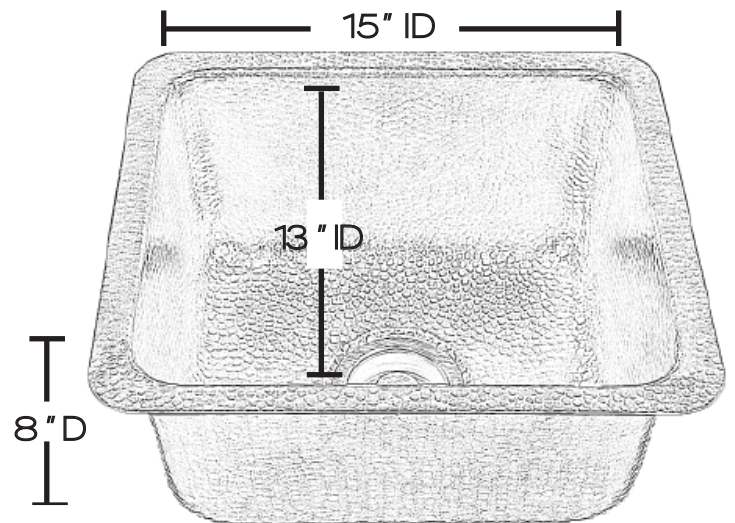

## SINK DETAILS

---

Square Hand Hammered Seamless Construction Solid Copper  
Prep Sink in Antique Finish.  
Mounting Options: Under Mount or Drop-In

---

Your copper sink is handmade and therefore a work of art. Each sink is unique and can vary 1/4" in either direction. We highly recommend waiting to receive your sink before cutting your counter top.