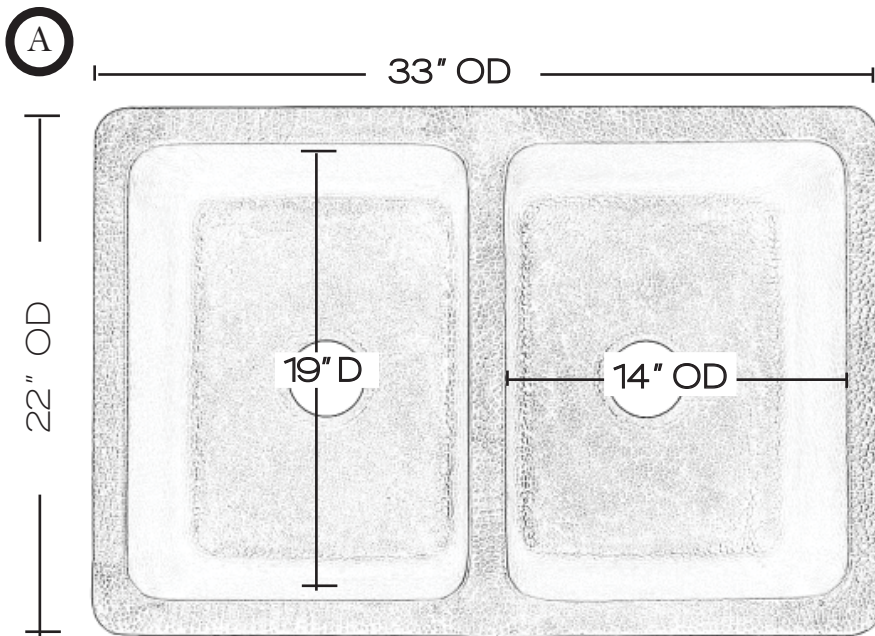

SINK DETAILS

Farmhouse Apron Front Double Bowl Hand Hammered Solid Copper Seamless Construction in Medium Antique Finish.

Coordinating drain included.

Mounting Options: Under Mount or Drop-In

PART	DESCRIPTION	QUANTITY
A	Kitchen Sink	1
B	Basket Strainer	1
C	Disposal Flange and Stopper	1

Your copper sink A is handmade and therefore a work of art. Each sink is unique and can vary 1/4" in either direction. We highly recommend waiting to receive your sink before cutting your counter top.