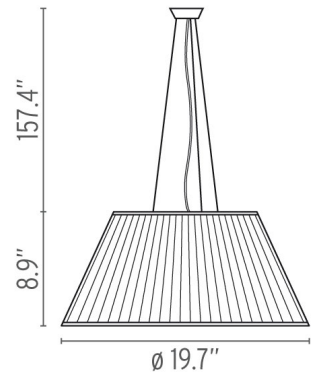

Romeo Soft S - Specification Sheet
by Philippe Starck, 1996

Mounting

Lamp (Bulb) Description	1 x 26W PL G24Q-3 Fluorescent
Environment	Indoor - Dry Location
Finish	Plisse Cloth
Technical and Product Description	ROMEIO SOFT S pendant lamp providing diffused light. Acid-etched pressed borosilicate glass internal diffuser. Plissé cloth shade. Injection-molded transparent polycarbonate diffuser support. Transparent, stamped polycarbonate dust protection screen. White, injection-molded ABS rose, galvanized pressed steel ceiling fitting. Steel suspension cables. Polarized double-insulated PTFE cord.

Electrical

Voltage	120
Switching	N/S

Physical

Cord Length (inches)	157
Construction Material	Fabric, Glass, Polycarbonate
Weight	7.5 lbs

FU609707 Plisse Cloth

Dimensional Image

Certifications

Lamping (Bulb)