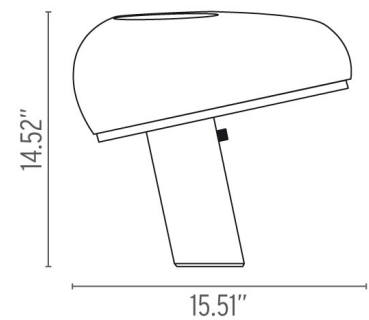

## SNOOPY - Specification Sheet

by Achille and Pier Giacomo Castiglioni, 1967

Mounting	Base
Lamp (Bulb) Description	1 x 100W A-19 Medium Frosted Incandescent
Environment	Indoor
Finish	N/S
Technical and Product Description	Table lamp providing direct light through a thick glass disc and an enameled reflector, both resting in perfect balance on a white marble base. Originally designed by Achille and Pier Giacomo Castiglioni in 1967, re-introduced in 2003. Integral dimmer and switch.

### Physical

Supply	N/S
Cord length (inches)	N/S
Construction material	Marble
Weight	16 lbs

● FU638030 Black

### Dimensions