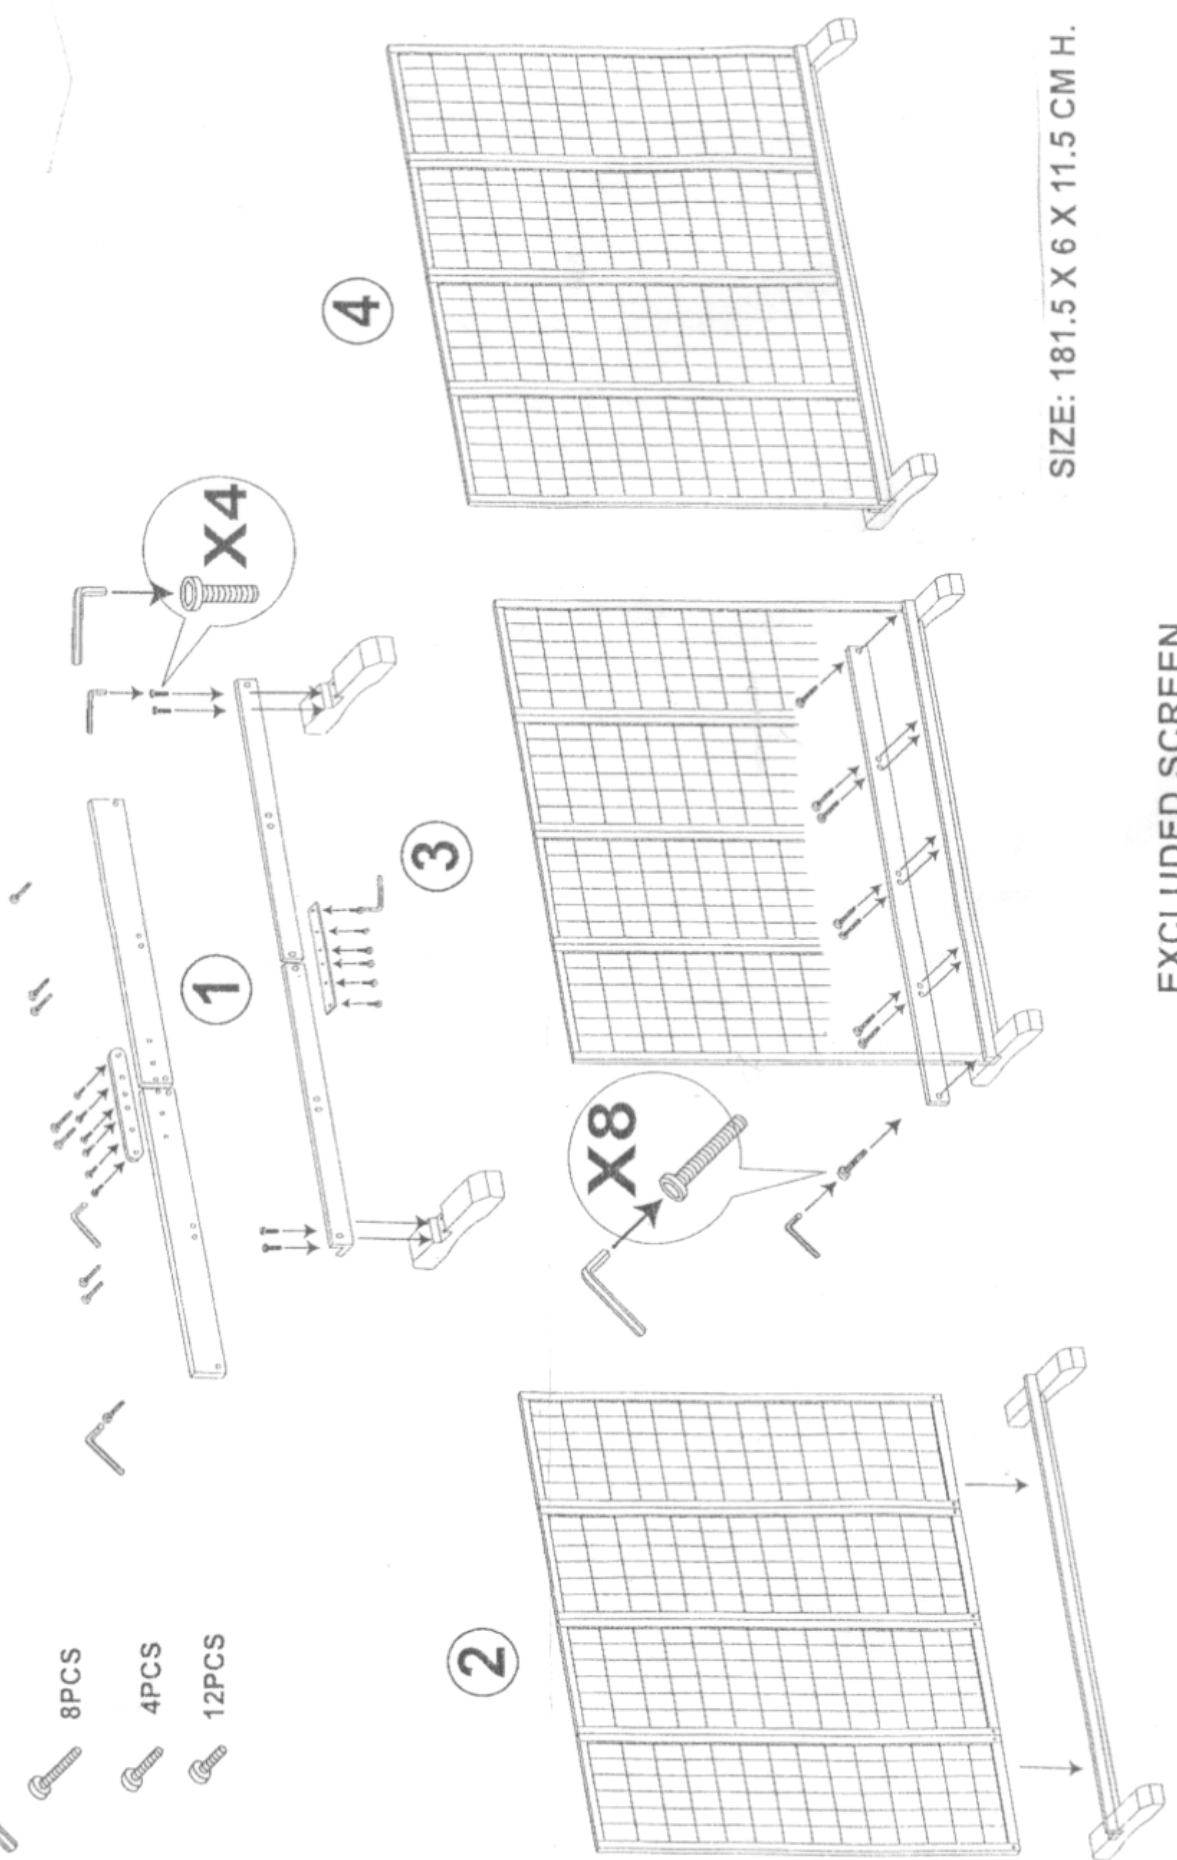

ASSEMBLY INSTRUCTION FOR WOODEN STAND

- 1PCS 
- 8PCS 
- 4PCS 
- 12PCS 

SIZE: 181.5 X 6 X 11.5 CM H.

EXCLUDED SCREEN