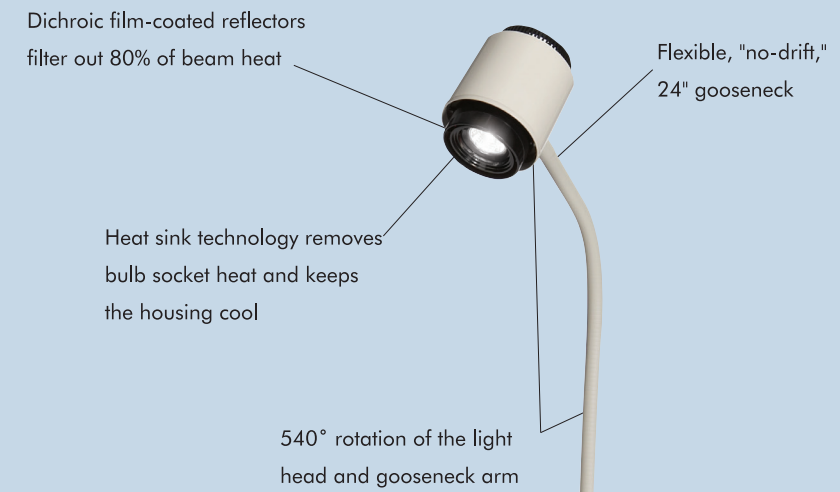

FEATHERLIGHT

SERIES Delivers unequalled flexibility with one-hand, leading counter-balanced movement.

HALOGEN 35 SERIES

Offers flexibility and portability in one superior product.

#183002 beige

Diameter: 25"
Height: 5"
Compact five-leg caster base; power cord exits the base at floor level

- Ideal for dermatology, plastic surgery, and minor procedures in the clinical environment.
- Bright, crisp light with no heat
- Movement provides effortless and accurate light placement without drifting or repositioning
- 5000 Footcandles @ 24"
- Color temperature - 4000° Kelvin
- Fused for your protection
- Bulb life: 4000 hrs; light pattern: 10" @ 24"
- Floor/Wall/Ceiling models
- Removable and sterilizable handle
- Ceiling models maximum length: 8': 25"; 9': 37"
- All Brewer products conform to US and Canadian electrical and medical industry codes and regulations and meet or exceed industry requirements.

accessories
#016150 50-watt replacement bulb

- Crisp white light with no heat
- Non-metallic head eliminates surface heat
- High intensity, low voltage, 35-Watt bulb included
- 1500 Footcandles @ 24"
- Color temperature - 3000° Kelvin
- Height: 65.5"
- Base diameter: 13"
- Cord length: 9' 3"
- Bulb life: 4000 hrs; light pattern: 7" @ 24"
- All Brewer products conform to US and Canadian electrical and medical industry codes and regulations and meet or exceed industry requirements.

#18100 beige

accessories
#200165 five-caster base - beige
#001635 35-watt replacement bulb

Internal power cord exits the weighted base at floor level

Shown with optional five-caster base