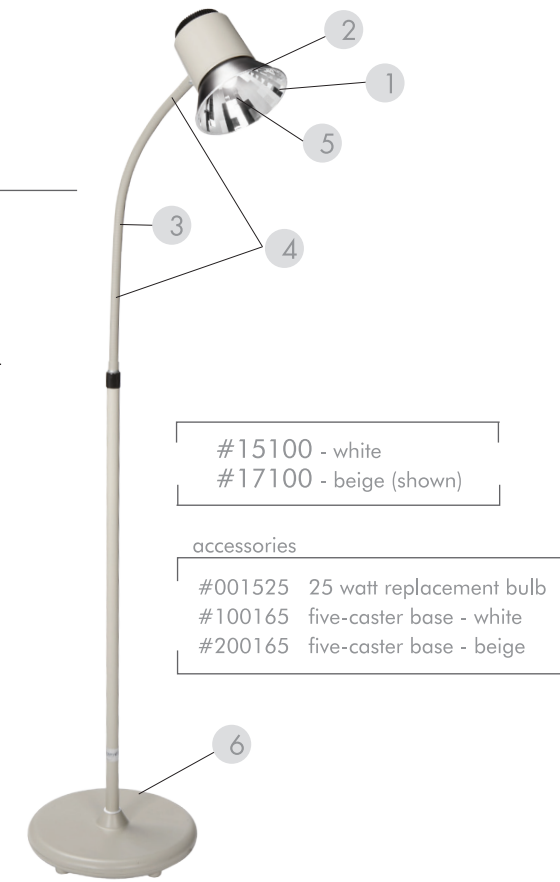

Brewer
more possibilities

INCANDESCENT SERIES Exam Light

- 1 Crisp white light with no heat
- 2 Advanced reflector system provides shadow-free light
- 3 Flexible, "no-drift", 18" gooseneck offers superior beam alignment
- 4 540° rotation of the light head and gooseneck arm
- 5 Non-metallic head eliminates surface heat
- 6 Internal power cord exits the weighted base at floor level

- 25-Watt incandescent bulb included
- Bulb life: 500 hrs; light pattern: 7" @ 24"
- Maximum height: 62"
- Base diameter: 13"
- Cord length: 9' 3"
- Available with five-caster base
- All Brewer products conform to US and Canadian electrical and medical industry codes and regulations and meet or exceed industry requirements.

CHROME SERIES Gooseneck Exam Lamp

- 1 Durable chrome finish
- 2 12 foot power cord w/ grounded 3-wire plug
- 3 Stable chrome plated base (11" diameter)

- Height: 47" - 72"
- 10 to 40-Watt incandescent bulb (not included)
- Some assembly required
- All Brewer products conform to US and Canadian electrical and medical industry codes and regulations and meet or exceed industry requirements.

accessories
#016150 50-watt replacement bulb

- Crisp white light with no heat
- Non-metallic head eliminates surface heat
- High intensity, low voltage, 35-Watt bulb included
- 1500 Footcandles @ 24"
- Color temperature - 3000° Kelvin
- Height: 65.5"
- Base diameter: 13"
- Cord length: 9' 3"
- Bulb life: 4000 hrs; light pattern: 7" @ 24"
- All Brewer products conform to US and Canadian electrical and medical industry codes and regulations and meet or exceed industry requirements.