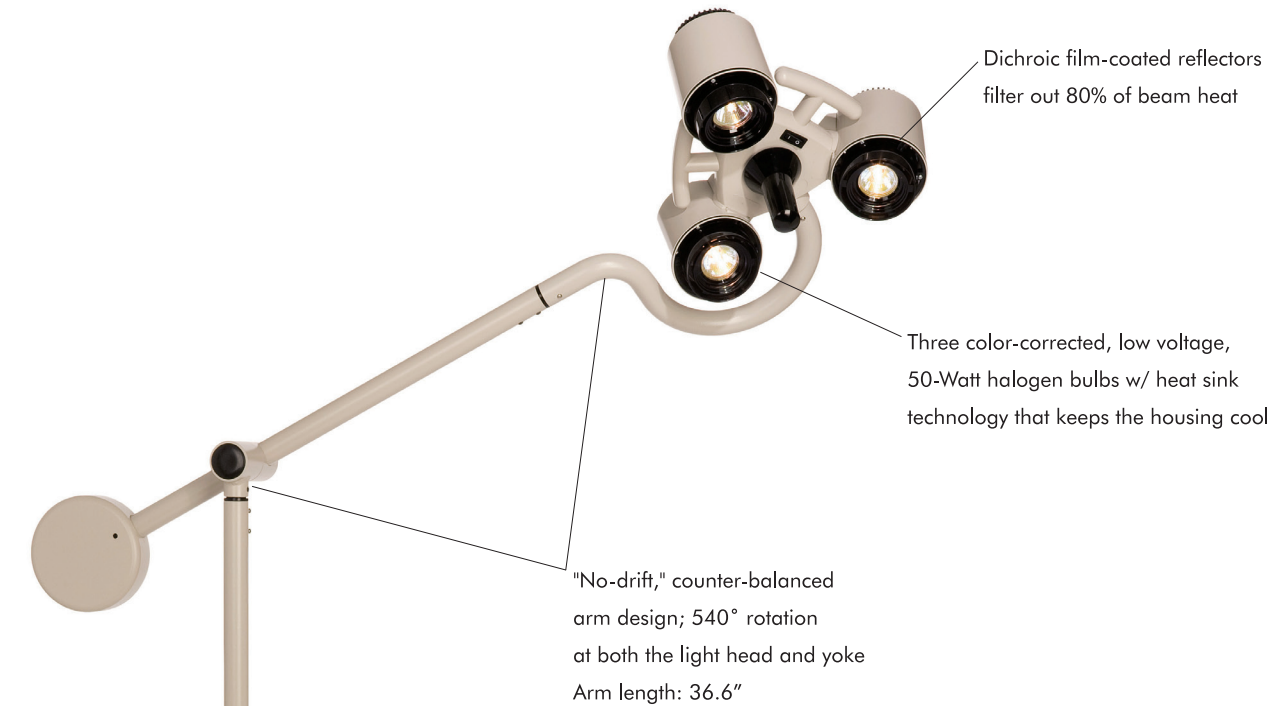

FEATHERLIGHT

SERIES Delivers unequalled flexibility with one-hand, leading counter-balanced movement.

HALOGEN 35 SERIES

Offers flexibility and portability in one superior product.

#183002 beige

Diameter: 25"
Height: 5"
Compact five-leg caster base; power cord exits the base at floor level

- Ideal for dermatology, plastic surgery, and minor procedures in the clinical environment.
- Bright, crisp light with no heat
- Movement provides effortless and accurate light placement without drifting or repositioning
- 5000 Footcandles @ 24"
- Color temperature - 4000° Kelvin
- Fused for your protection
- Bulb life: 4000 hrs; light pattern: 10" @ 24"
- Floor/Wall/Ceiling models
- Removable and sterilizable handle
- Ceiling models maximum length: 8': 25"; 9': 37"
- All Brewer products conform to US and Canadian electrical and medical industry codes and regulations and meet or exceed industry requirements.

accessories
#016150 50-watt replacement bulb

- Crisp white light with no heat
- Non-metallic head eliminates surface heat
- High intensity, low voltage, 35-Watt bulb included
- 1500 Footcandles @ 24"
- Color temperature - 3000° Kelvin
- Height: 65.5"
- Base diameter: 13"
- Cord length: 9' 3"
- Bulb life: 4000 hrs; light pattern: 7" @ 24"
- All Brewer products conform to US and Canadian electrical and medical industry codes and regulations and meet or exceed industry requirements.

#18100 beige

accessories
#200165 five-caster base - beige
#001635 35-watt replacement bulb

Internal power cord exits the weighted base at floor level

Shown with optional five-caster base