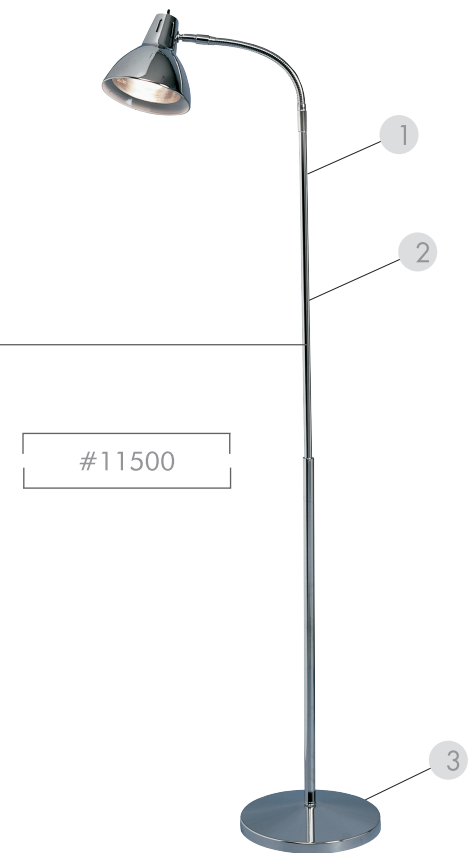

Brewer
more possibilities

INCANDESCENT SERIES Exam Light

- 1 Crisp white light with no heat
- 2 Advanced reflector system provides shadow-free light
- 3 Flexible, "no-drift", 18" gooseneck offers superior beam alignment
- 4 540° rotation of the light head and gooseneck arm
- 5 Non-metallic head eliminates surface heat
- 6 Internal power cord exits the weighted base at floor level

- 25-Watt incandescent bulb included
- Bulb life: 500 hrs; light pattern: 7" @ 24"
- Maximum height: 62"
- Base diameter: 13"
- Cord length: 9' 3"
- Available with five-caster base
- All Brewer products conform to US and Canadian electrical and medical industry codes and regulations and meet or exceed industry requirements.

CHROME SERIES Gooseneck Exam Lamp

- 1 Durable chrome finish
- 2 12 foot power cord w/ grounded 3-wire plug
- 3 Stable chrome plated base (11" diameter)

- Height: 47" - 72"
- 10 to 40-Watt incandescent bulb (not included)
- Some assembly required
- All Brewer products conform to US and Canadian electrical and medical industry codes and regulations and meet or exceed industry requirements.

accessories
#016150 50-watt replacement bulb

- Crisp white light with no heat
- Non-metallic head eliminates surface heat
- High intensity, low voltage, 35-Watt bulb included
- 1500 Footcandles @ 24"
- Color temperature - 3000° Kelvin
- Height: 65.5"
- Base diameter: 13"
- Cord length: 9' 3"
- Bulb life: 4000 hrs; light pattern: 7" @ 24"
- All Brewer products conform to US and Canadian electrical and medical industry codes and regulations and meet or exceed industry requirements.