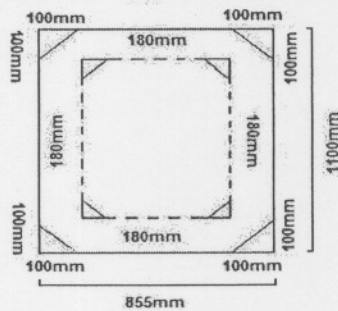

GALE
PACIFIC

medium
Pet Bed # 317270

coolaroo

Pets up to 75 lbs

PET BED PRODUCT SPECIFICATION

FRAME TYPE	Powder Coated Steel	ITEM CODE	317270
MODEL SIZE	110x65x20cm <i>43.4" x 25.6" x 7.8"</i>	UPC	799870 317270
ITEM COLOUR	Green Cover with Black Frame		

FRAME SPECIFICATION

Color	Black	Code	452C	Diag #	Part #	Item Picture	Unit Qty	Length (mm)	Diam (mm)	Wall (mm)	Mat. Grade
				A	402051		2	565mm x 190mm	25	1.0	
				B	402068		2	565mm x 190mm	25	1.0	
				C	402075		2	595mm	22	1.0	
				D	402020	<i>- washers</i>	4		24mm		
				E	403195		4	41mm	6mm		
				F	402136		1	900mm x 650mm			

FABRIC

COMPONENT	WIDTH	CODE	QTY(m)
Cover	3.66m		0.304
Legs	N/A	N/A	N/A

CUTTING PATTERN

SEWING

ITEM	CODE/COLOUR	MATERIAL	QTY
Sewn In Label	318543	Waterproof	1
Thread	Green	UV Stabilised Polyester	
Binding	N/A	N/A	
Webbing	N/A	N/A	

PET BED
MEDIUM
43.4" X
25.6"

vertical
horizontal

- A 402051 Plain L Tube
- B 402068 Single Swage L Tube
- C 402075 Plain Straight Tube
- D 402020 Washers Set of Four
- E 403195 Screws Set of Four