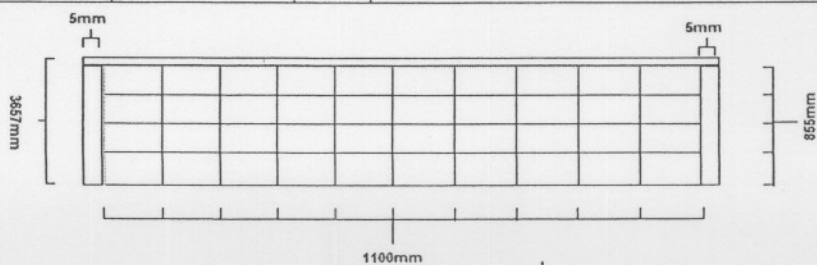

GALE
PACIFIC

medium
Pet Bed # 317270

coolaroo

Pets up to 75 lbs

PET BED PRODUCT SPECIFICATION

FRAME TYPE	Powder Coated Steel	ITEM CODE	317270
MODEL SIZE	110x65x20cm <i>43.4" x 25.6" x 7.8"</i>	UPC	799870 317270
ITEM COLOUR	Green Cover with Black Frame		

FRAME SPECIFICATION

Color	Black	Code	452C	Diag #	Part #	Item Picture	Unit Qty	Length (mm)	Diam (mm)	Wall (mm)	Mat. Grade
				A	402051		2	565mm x 190mm	25	1.0	
				B	402068		2	565mm x 190mm	25	1.0	
				C	402075		2	595mm	22	1.0	
				D	402020	<i>- washers</i>	4		24mm		
				E	403195		4	41mm	6mm		
				F	402136		1	900mm x 650mm			

FABRIC

COMPONENT	WIDTH	CODE	QTY(m)
Cover	3.66m		0.304
Legs	N/A	N/A	N/A

CUTTING PATTERN

SEWING

ITEM	CODE/COLOUR	MATERIAL	QTY
Sewn In Label	318543	Waterproof	1
Thread	Green	UV Stabilised Polyester	
Binding	N/A	N/A	
Webbing	N/A	N/A	

PET BED
MEDIUM
43.4" X
25.6"

vertical
horizontal

- A 402051 Plain L Tube
- B 402068 Single Swage L Tube
- C 402075 Plain Straight Tube
- D 402020 Washers Set of Four
- E 403195 Screws Set of Four