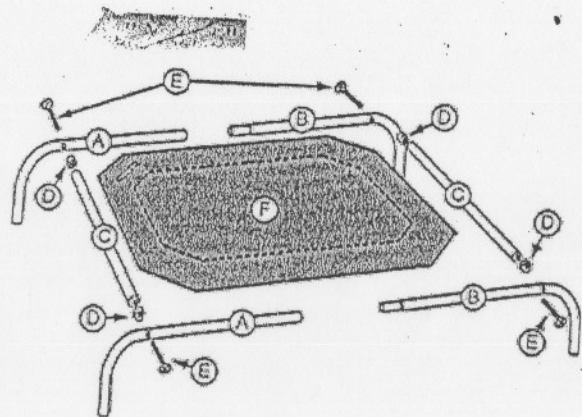

FABRIC

COMPONENT	WIDTH	CODE	QTY(m)
Cover	3.66m		0.304
Legs	N/A	N/A	N/A

CUTTING PATTERN

SEWING

ITEM	CODE/COLOUR	MATERIAL	QTY
Sewn In Label	318543	Waterproof	1
Thread	Green	UV Stabilised Polyester	
Binding	N/A	N/A	
Webbing	N/A	N/A	

PET BED
MEDIUM
43.4" X
25.6"

vertical
horizontal

- A 402051 Plain L Tube
- B 402068 Single Swage L Tube
- C 402075 Plain Straight Tube
- D 402020 Washers Set of Four
- E 403195 Screws Set of Four