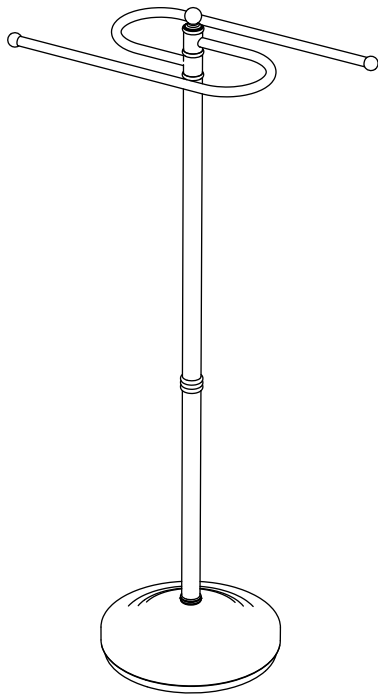

# Floor S-Towel Holder

General specifications

#1505 (Chrome)  
#1504 (Polished Brass)