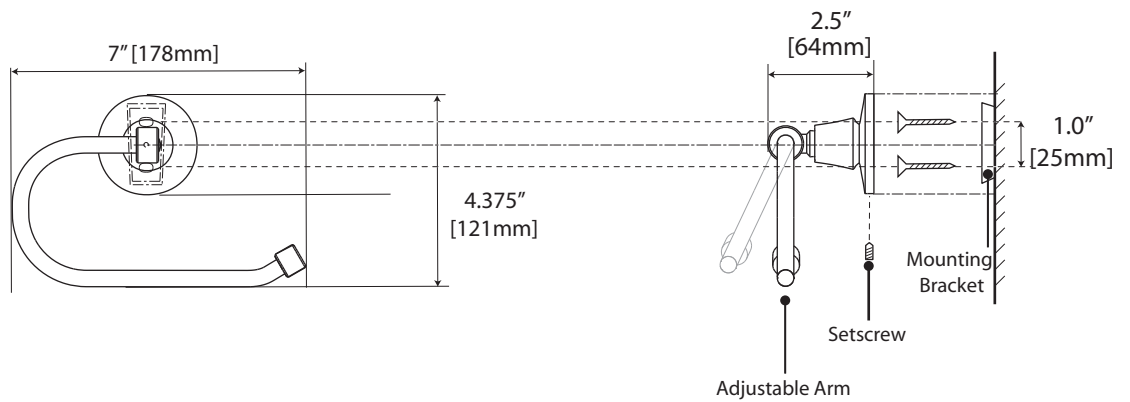

24" & 18" Towel Bar

18" #4841 (Chrome) #4851 (Satin Nickel)
24" #4840 (Chrome) #4850 (Satin Nickel)

24" Double Towel Bar

#4844 (Chrome) #4854 (Satin Nickel)

Glass Shelf

#4842 (Chrome) #4852 (Satin Nickel)

Towel Ring

#4842 (Chrome) #4852 (Satin Nickel)

Tissue Holder

#4843 (Chrome) #4853 (Satin Nickel)

Robe Hook

#4845 (Chrome) #4855 (Satin Nickel)

Tilting Wall Mirror

#4849S (Chrome)

#4859S (Satin Nickel)