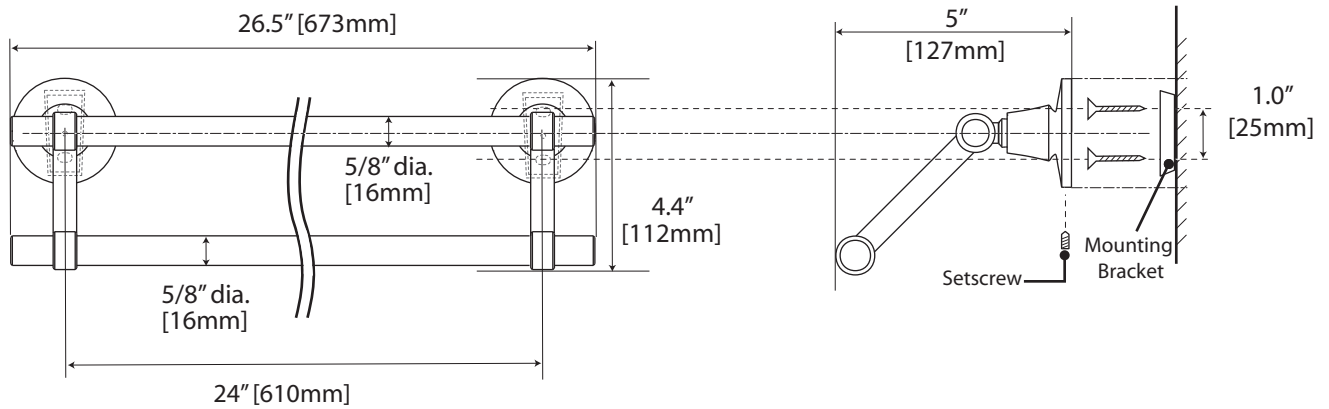

24" & 18" Towel Bar

18" #4841 (Chrome) #4851 (Satin Nickel)
24" #4840 (Chrome) #4850 (Satin Nickel)

24" Double Towel Bar

#4844 (Chrome) #4854 (Satin Nickel)

Glass Shelf

#4842 (Chrome) #4852 (Satin Nickel)

Towel Ring

#4842 (Chrome) #4852 (Satin Nickel)

Tissue Holder

#4843 (Chrome) #4853 (Satin Nickel)

Robe Hook

#4845 (Chrome) #4855 (Satin Nickel)

Tilting Wall Mirror

#4849S (Chrome)

#4859S (Satin Nickel)