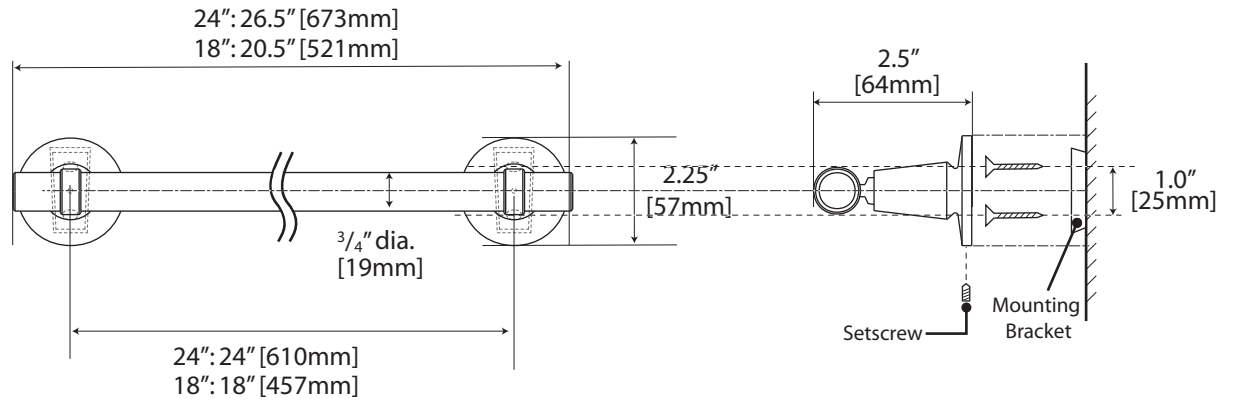

24" & 18" Towel Bar

18" #4841 (Chrome) #4851 (Satin Nickel)
24" #4840 (Chrome) #4850 (Satin Nickel)

24" Double Towel Bar

#4844 (Chrome) #4854 (Satin Nickel)

Glass Shelf

#4842 (Chrome) #4852 (Satin Nickel)

Towel Ring

#4842 (Chrome) #4852 (Satin Nickel)

Tissue Holder

#4843 (Chrome) #4853 (Satin Nickel)

Robe Hook

#4845 (Chrome) #4855 (Satin Nickel)

Tilting Wall Mirror

#4849S (Chrome)

#4859S (Satin Nickel)