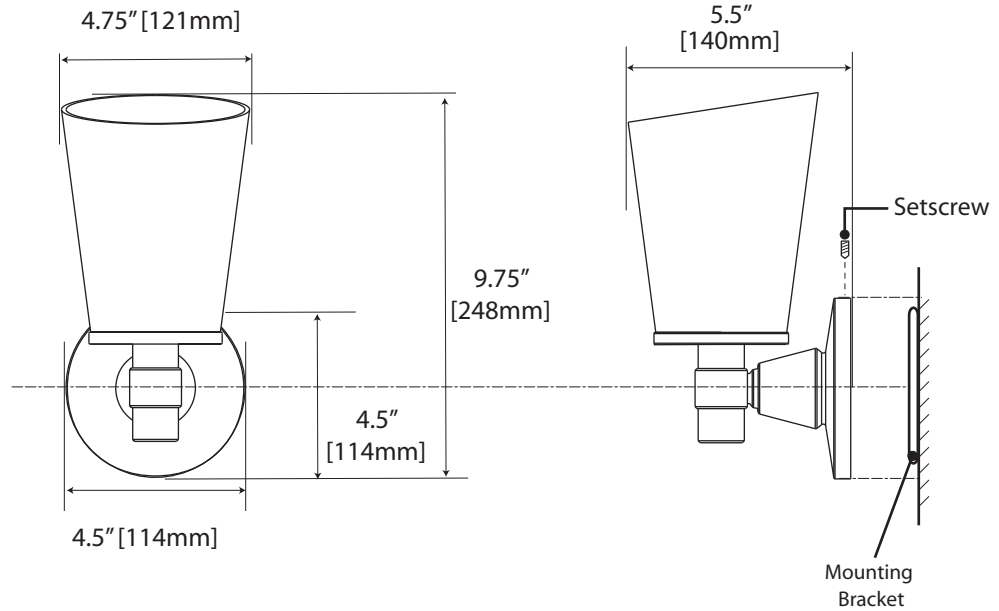

Single Scionce

Requires a medium base light bulb. 100w max
#1660 (Chrome) #1661 (Satin Nickel)