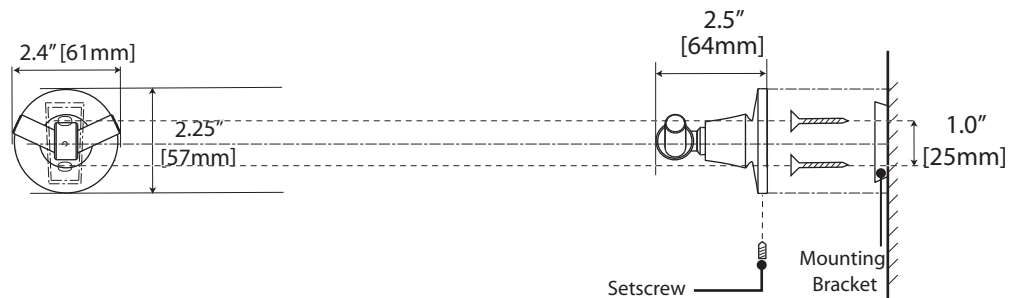

Robe Hook

#4845 (Chrome) #4855 (Satin Nickel)