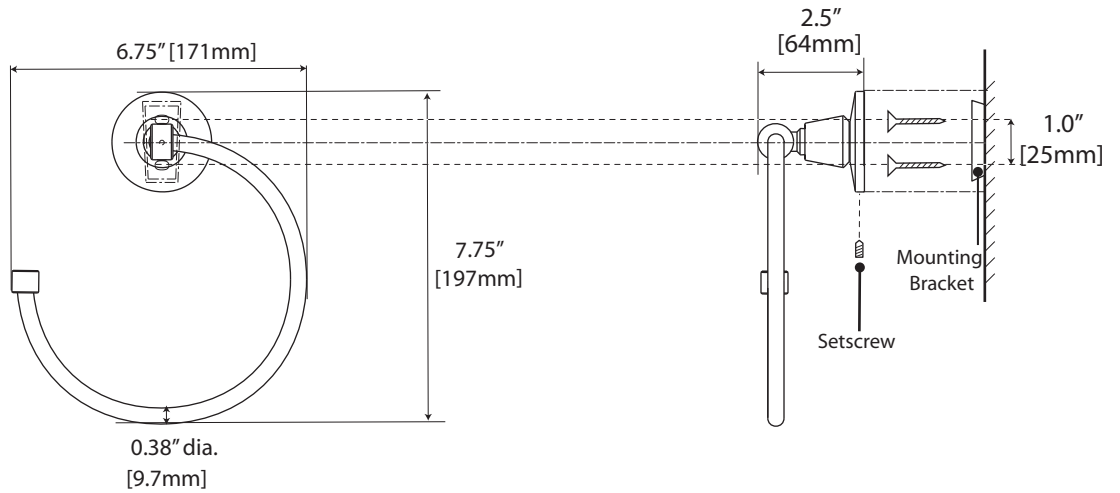

24" & 18" Towel Bar

18" #4841 (Chrome) #4851 (Satin Nickel)
24" #4840 (Chrome) #4850 (Satin Nickel)

24" Double Towel Bar

#4844 (Chrome) #4854 (Satin Nickel)

Glass Shelf

#4842 (Chrome) #4852 (Satin Nickel)

Towel Ring

#4842 (Chrome) #4852 (Satin Nickel)

Tissue Holder

#4843 (Chrome) #4853 (Satin Nickel)

Robe Hook

#4845 (Chrome) #4855 (Satin Nickel)

Tilting Wall Mirror

#4849S (Chrome)

#4859S (Satin Nickel)