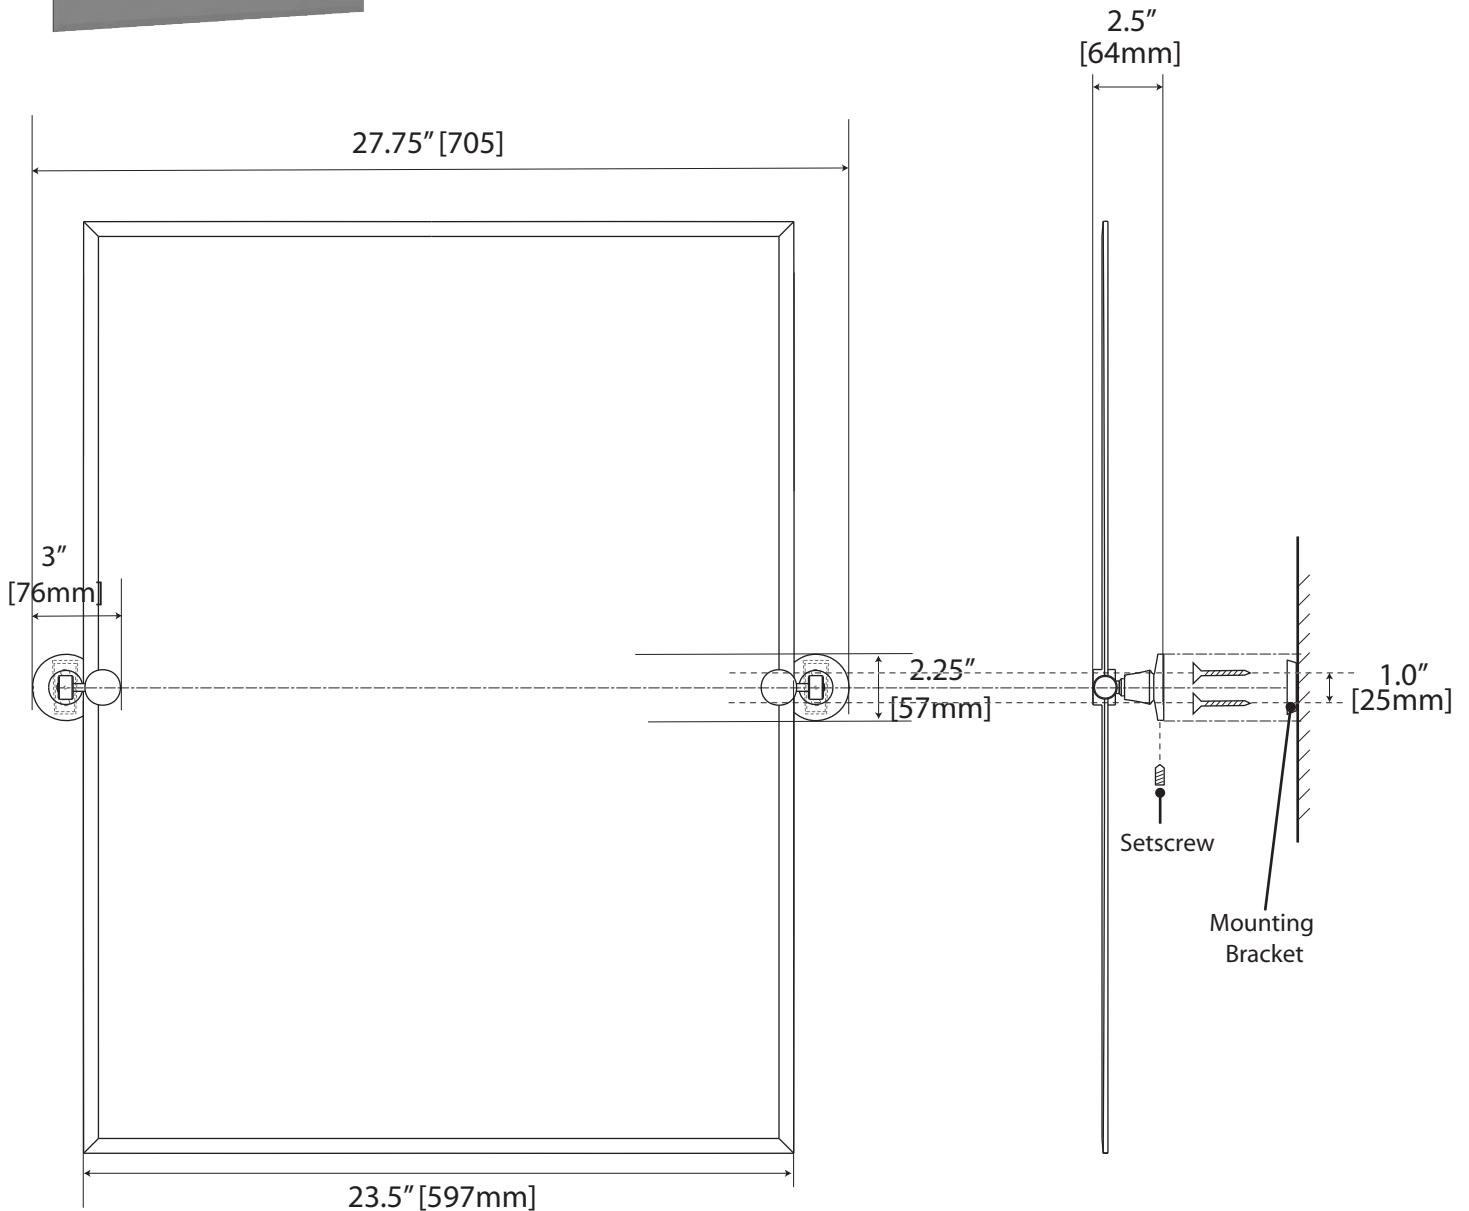

24" & 18" Towel Bar

18" #4841 (Chrome) #4851 (Satin Nickel)
24" #4840 (Chrome) #4850 (Satin Nickel)

24" Double Towel Bar

#4844 (Chrome) #4854 (Satin Nickel)

Glass Shelf

#4842 (Chrome) #4852 (Satin Nickel)

Towel Ring

#4842 (Chrome) #4852 (Satin Nickel)

Tissue Holder

#4843 (Chrome) #4853 (Satin Nickel)

Robe Hook

#4845 (Chrome) #4855 (Satin Nickel)

Tilting Wall Mirror

#4849S (Chrome)

#4859S (Satin Nickel)

Single Scionce

Requires a medium base light bulb. 100w max
#1660 (Chrome) #1661 (Satin Nickel)

Triple Scionce

Requires three medium base light bulbs. 100w max
#1666 (Chrome) #1667 (Satin Nickel)