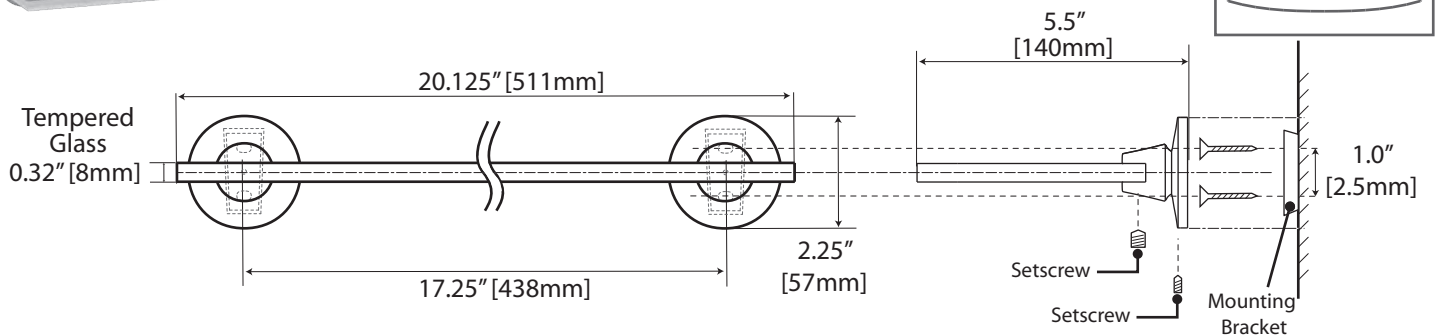

24" & 18" Towel Bar

18" #4841 (Chrome) #4851 (Satin Nickel)
24" #4840 (Chrome) #4850 (Satin Nickel)

24" Double Towel Bar

#4844 (Chrome) #4854 (Satin Nickel)

Glass Shelf

#4842 (Chrome) #4852 (Satin Nickel)

Towel Ring

#4842 (Chrome) #4852 (Satin Nickel)

Tissue Holder

#4843 (Chrome) #4853 (Satin Nickel)

Robe Hook

#4845 (Chrome) #4855 (Satin Nickel)

Tilting Wall Mirror

#4849S (Chrome)

#4859S (Satin Nickel)