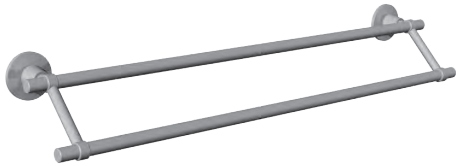

24" & 18" Towel Bar

18" #4841 (Chrome) #4851 (Satin Nickel)
24" #4840 (Chrome) #4850 (Satin Nickel)

24" Double Towel Bar

#4844 (Chrome) #4854 (Satin Nickel)

Glass Shelf

#4842 (Chrome) #4852 (Satin Nickel)

Towel Ring

#4842 (Chrome) #4852 (Satin Nickel)

Tissue Holder

#4843 (Chrome) #4853 (Satin Nickel)

Robe Hook

#4845 (Chrome) #4855 (Satin Nickel)

Tilting Wall Mirror

#4849S (Chrome)

#4859S (Satin Nickel)

Single Scionce

Requires a medium base light bulb. 100w max
#1660 (Chrome) #1661 (Satin Nickel)

Triple Scionce

Requires three medium base light bulbs. 100w max
#1666 (Chrome) #1667 (Satin Nickel)