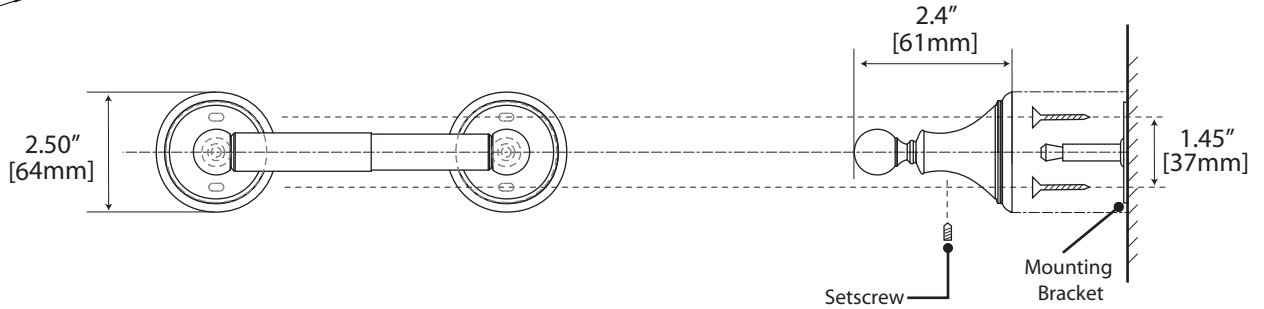

Laurel Ave. Collection

General Specifications

Tissue Holder

#4583 (Polished Nickel), #4593 (Satin Nickel)