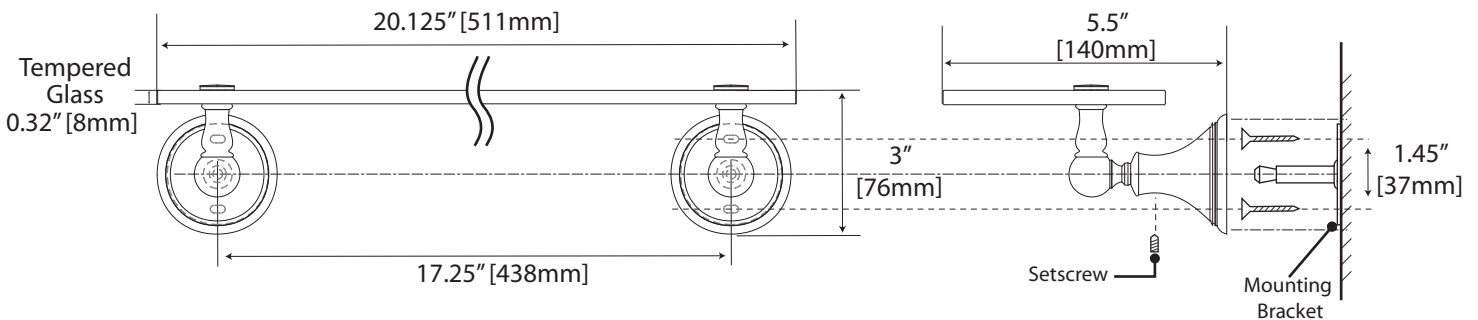

Laurel Ave. Collection

General Specifications

24" & 18" Towel Bar

24": #4580 (Polished Nickel), #4590 (Satin Nickel)
 18": #4581 (Polished Nickel), #4591 (Satin Nickel)

24" Double Towel Bar

#4584 (Polished Nickel), #4594 (Satin Nickel)

Glass Shelf

#4586 (Polished Nickel), #4596 (Satin Nickel)

Laurel Ave. Collection

General Specifications

Tissue Holder

#4583 (Polished Nickel), #4593 (Satin Nickel)

Towel Ring

#4582 (Polished Nickel), #4592 (Satin Nickel)

Robe Hook

#4585 (Polished Nickel), #4595 (Satin Nickel)

Laurel Ave. Collection

General Specifications

Rectangle Mirror

#4589S (Polished Nickel), #4599S (Satin Nickel)

Large Oval Mirror

#4589LG (Polished Nickel), #4599LG (Satin Nickel)

Oval Mirror

#4589 (Polished Nickel), #4599 (Satin Nickel)