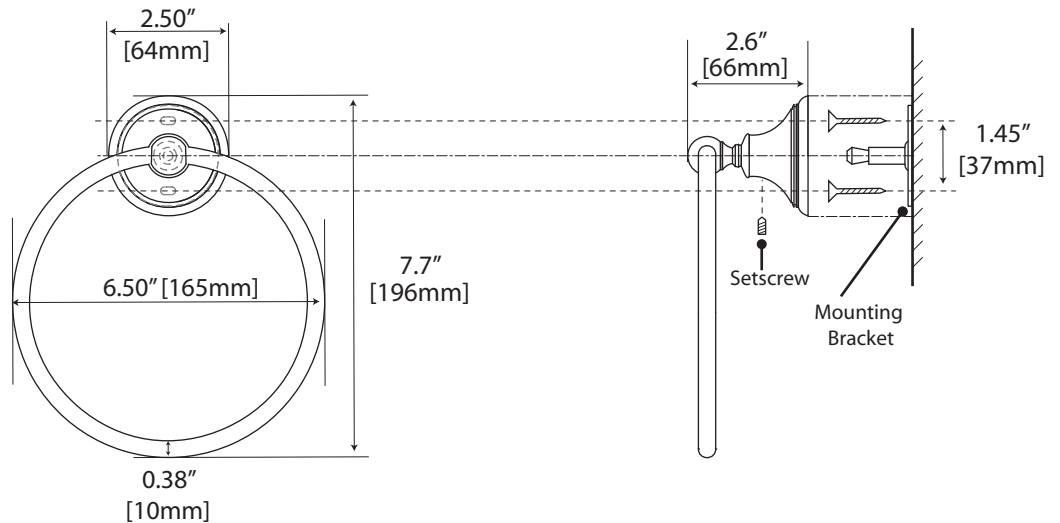

Laurel Ave. Collection

General Specifications

24" & 18" Towel Bar

24": #4580 (Polished Nickel), #4590 (Satin Nickel)
 18": #4581 (Polished Nickel), #4591 (Satin Nickel)

24" Double Towel Bar

#4584 (Polished Nickel), #4594 (Satin Nickel)

Robe Hook

#4585 (Polished Nickel), #4595 (Satin Nickel)

Laurel Ave. Collection

General Specifications

Rectangle Mirror

#4589S (Polished Nickel), #4599S (Satin Nickel)

Large Oval Mirror

#4589LG (Polished Nickel), #4599LG (Satin Nickel)

Oval Mirror

#4589 (Polished Nickel), #4599 (Satin Nickel)