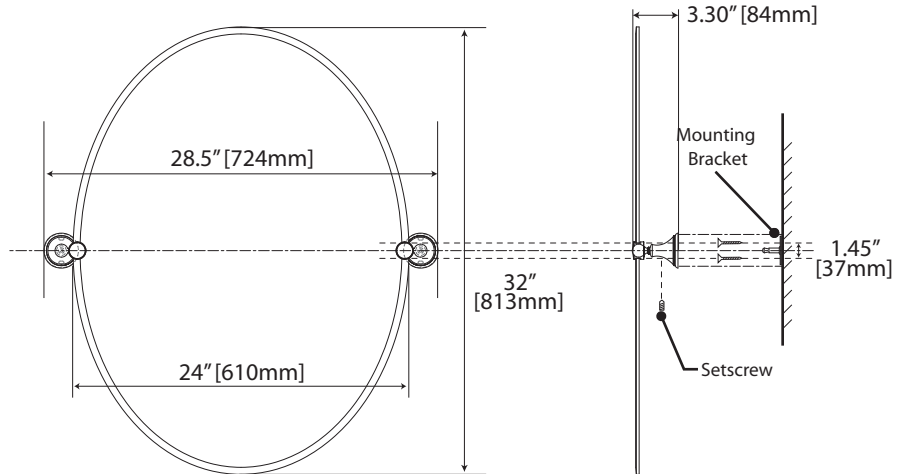

Laurel Ave. Collection

General Specifications

24" & 18" Towel Bar

24": #4580 (Polished Nickel), #4590 (Satin Nickel)
 18": #4581 (Polished Nickel), #4591 (Satin Nickel)

24" Double Towel Bar

#4584 (Polished Nickel), #4594 (Satin Nickel)

Robe Hook

#4585 (Polished Nickel), #4595 (Satin Nickel)

Laurel Ave. Collection

General Specifications

Rectangle Mirror

#4589S (Polished Nickel), #4599S (Satin Nickel)

Large Oval Mirror

#4589LG (Polished Nickel), #4599LG (Satin Nickel)