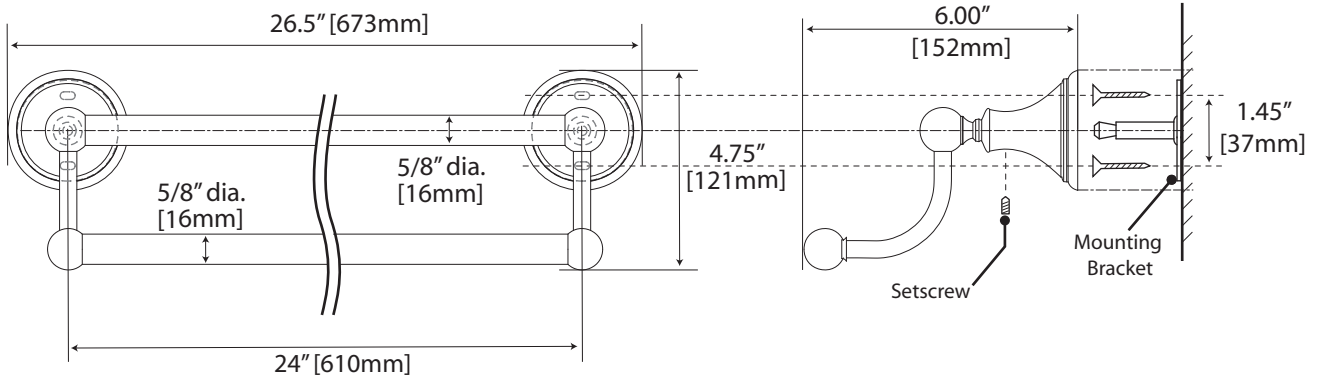

Laurel Ave. Collection

General Specifications

24" & 18" Towel Bar

24": #4580 (Polished Nickel), #4590 (Satin Nickel)
 18": #4581 (Polished Nickel), #4591 (Satin Nickel)

24" Double Towel Bar

#4584 (Polished Nickel), #4594 (Satin Nickel)

Glass Shelf

#4586 (Polished Nickel), #4596 (Satin Nickel)

Laurel Ave. Collection

General Specifications

Tissue Holder

#4583 (Polished Nickel), #4593 (Satin Nickel)

Towel Ring

#4582 (Polished Nickel), #4592 (Satin Nickel)

Robe Hook

#4585 (Polished Nickel), #4595 (Satin Nickel)

Laurel Ave. Collection

General Specifications

Rectangle Mirror

#4589S (Polished Nickel), #4599S (Satin Nickel)

Large Oval Mirror

#4589LG (Polished Nickel), #4599LG (Satin Nickel)

Oval Mirror

#4589 (Polished Nickel), #4599 (Satin Nickel)