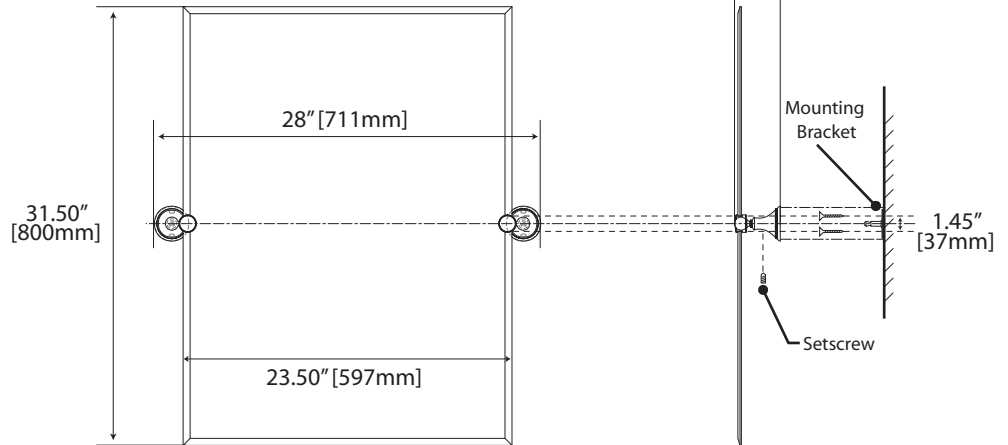

Laurel Ave. Collection

General Specifications

Rectangle Mirror

#4589S (Polished Nickel), #4599S (Satin Nickel)