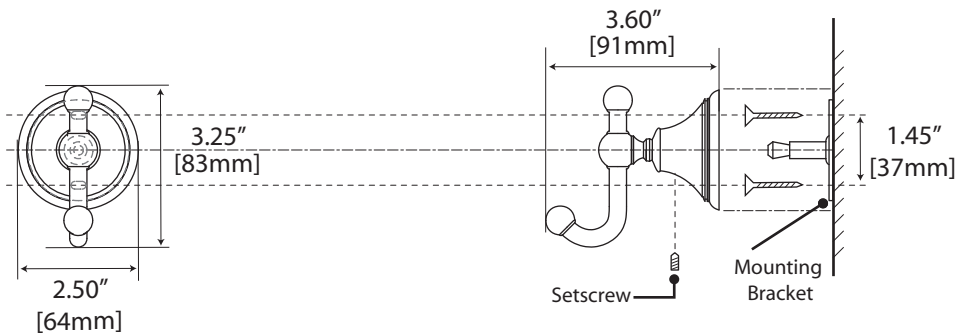

Laurel Ave. Collection

General Specifications

24" & 18" Towel Bar

24": #4580 (Polished Nickel), #4590 (Satin Nickel)
 18": #4581 (Polished Nickel), #4591 (Satin Nickel)

24" Double Towel Bar

#4584 (Polished Nickel), #4594 (Satin Nickel)

Robe Hook

#4585 (Polished Nickel), #4595 (Satin Nickel)

Laurel Ave. Collection

General Specifications

Rectangle Mirror

#4589S (Polished Nickel), #4599S (Satin Nickel)

Large Oval Mirror

#4589LG (Polished Nickel), #4599LG (Satin Nickel)

Oval Mirror

#4589 (Polished Nickel), #4599 (Satin Nickel)