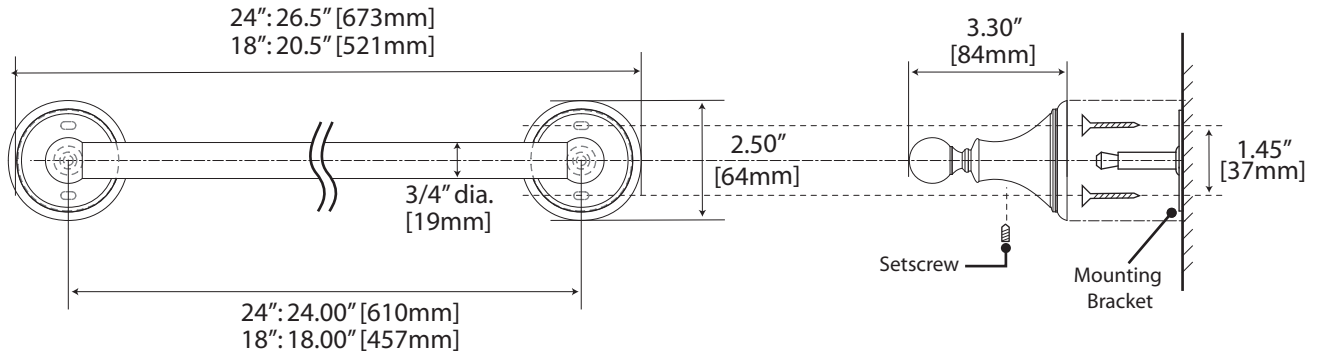

Laurel Ave. Collection

General Specifications

24" & 18" Towel Bar

24": #4580 (Polished Nickel), #4590 (Satin Nickel)
 18": #4581 (Polished Nickel), #4591 (Satin Nickel)

24" Double Towel Bar

#4584 (Polished Nickel), #4594 (Satin Nickel)

Glass Shelf

#4586 (Polished Nickel), #4596 (Satin Nickel)

Laurel Ave. Collection

General Specifications

Tissue Holder

#4583 (Polished Nickel), #4593 (Satin Nickel)

Towel Ring

#4582 (Polished Nickel), #4592 (Satin Nickel)

Robe Hook

#4585 (Polished Nickel), #4595 (Satin Nickel)

Laurel Ave. Collection

General Specifications

Rectangle Mirror

#4589S (Polished Nickel), #4599S (Satin Nickel)

Large Oval Mirror

#4589LG (Polished Nickel), #4599LG (Satin Nickel)

Oval Mirror

#4589 (Polished Nickel), #4599 (Satin Nickel)