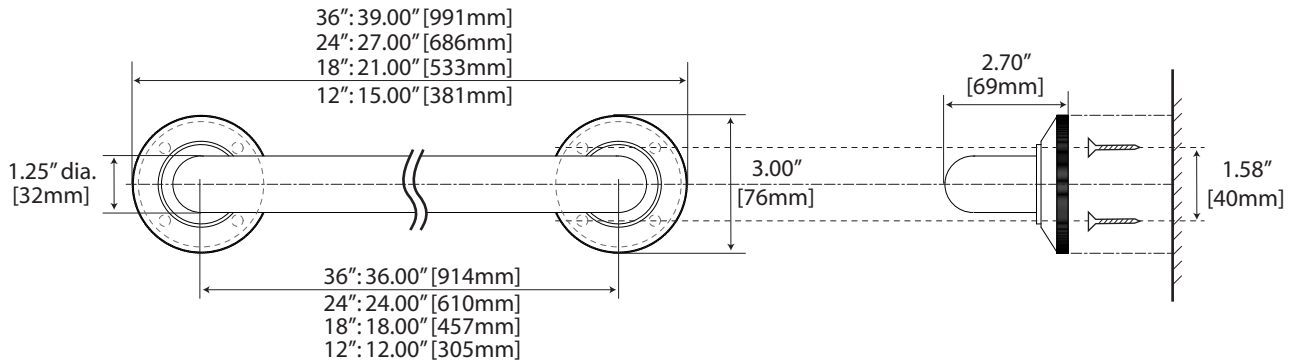

Tiara Collection

General Specifications

24" & 18" Towel Bar

24": #4320 (Chrome), #4330 (Satin Nickel), #4340 (Bronze), #4510 (Polished Brass)
 18": #4321 (Chrome), #4331 (Satin Nickel), #4341 (Bronze), #4511 (Polished Brass)

Tiara Accessories

General Specifications

Solid Brass Grab Bar

36": #885 (Chrome)
24": #880 (Chrome)

18": #881 (Chrome)
12": #882 (Chrome)

Centerset Faucet

#4328 (Chrome), #4338 (Satin Nickel), #4348 (Bronze)

General Specifications:

- Waterways constructed of Solid Brass
- No-drip ceramic disc valves
- Double plated chrome finish
- 1/2" IPS connection
- Includes pop-up waste assembly

Product Certifications:

- Certified to ANSI/NSF 61/9
- Complies with California Proposition 65
- Complies with ASME A112.18.1 / A112.18.3
- IAPMO Listed

Warranty:

Lifetime limited warranty against defects in material, finish and workmanship to the original consumer purchaser.

Shower Accessories

Shower Rod
 1" dia., 6ft L.

- #813 (Chrome)
- #801 (Satin Nickel)