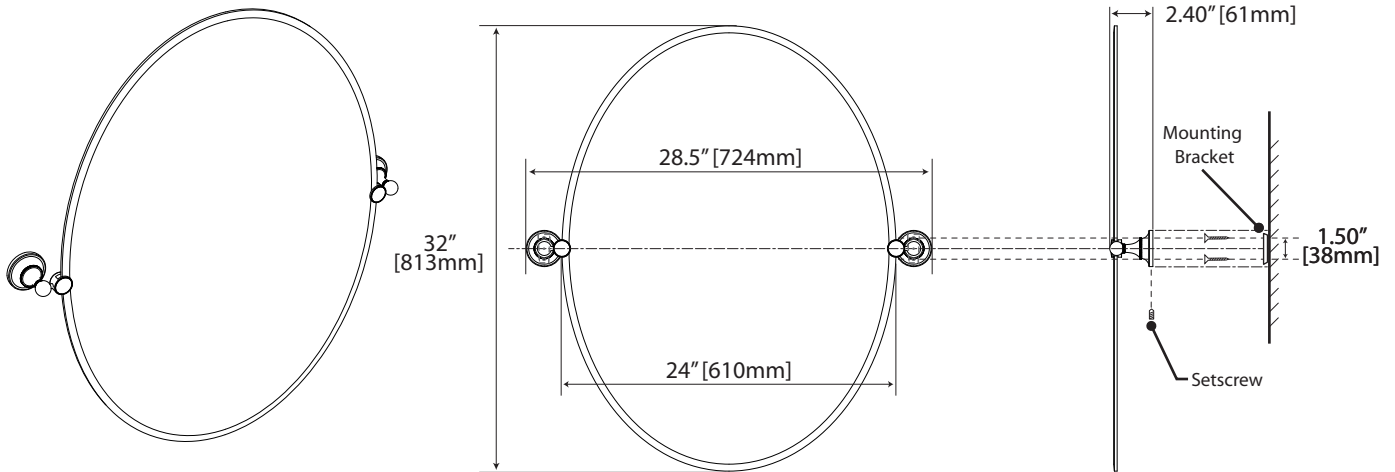

Large Oval Mirror

#4329LG (Chrome), #4339LG (Satin Nickel), #4349LG (Bronze)