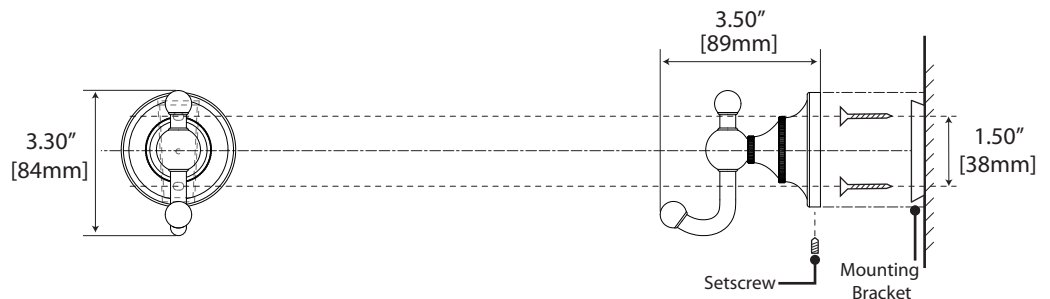

Tiara Collection

General Specifications

24" & 18" Towel Bar

24": #4320 (Chrome), #4330 (Satin Nickel), #4340 (Bronze), #4510 (Polished Brass)
 18": #4321 (Chrome), #4331 (Satin Nickel), #4341 (Bronze), #4511 (Polished Brass)

Tiara Accessories

General Specifications

Solid Brass Grab Bar

36": #885 (Chrome)
24": #880 (Chrome)

18": #881 (Chrome)
12": #882 (Chrome)

Centerset Faucet

#4328 (Chrome), #4338 (Satin Nickel), #4348 (Bronze)

General Specifications:

- Waterways constructed of Solid Brass
- No-drip ceramic disc valves
- Double plated chrome finish
- 1/2" IPS connection
- Includes pop-up waste assembly

Product Certifications:

- Certified to ANSI/NSF 61/9
- Complies with California Proposition 65
- Complies with ASME A112.18.1 / A112.18.3
- IAPMO Listed