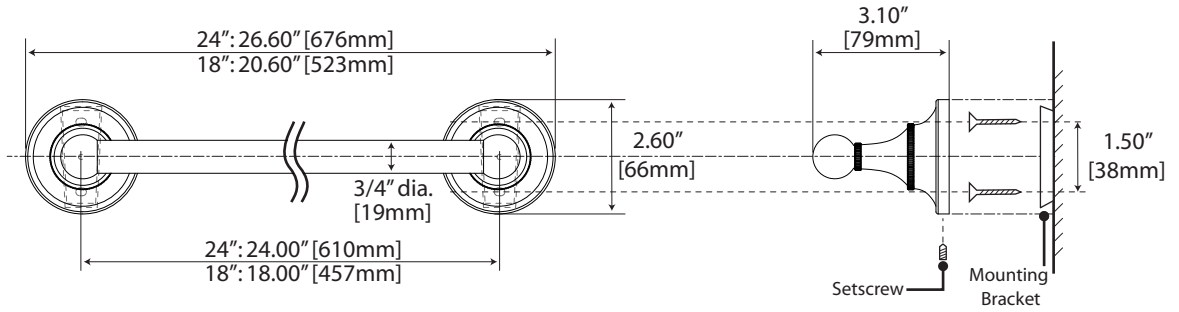

Tiara Collection

General Specifications

24" & 18" Towel Bar

24": #4320 (Chrome), #4330 (Satin Nickel), #4340 (Bronze), #4510 (Polished Brass)
 18": #4321 (Chrome), #4331 (Satin Nickel), #4341 (Bronze), #4511 (Polished Brass)

24" Double Towel Bar

#4324 (Chrome), #4334 (Satin Nickel), #4344 (Bronze)

Glass Shelf

#4326 (Chrome), #4336 (Satin Nickel), #4346 (Bronze)

Rectangle Glass Shelf

Tiara Collection

General Specifications

Tissue Holder

Tiara Accessories

General Specifications

Solid Brass Grab Bar

36": #885 (Chrome)
24": #880 (Chrome)

18": #881 (Chrome)
12": #882 (Chrome)

Centerset Faucet

#4328 (Chrome), #4338 (Satin Nickel), #4348 (Bronze)

General Specifications:

- Waterways constructed of Solid Brass
- No-drip ceramic disc valves
- Double plated chrome finish
- 1/2" IPS connection
- Includes pop-up waste assembly

Product Certifications:

- Certified to ANSI/NSF 61/9
- Complies with California Proposition 65
- Complies with ASME A112.18.1 / A112.18.3
- IAPMO Listed