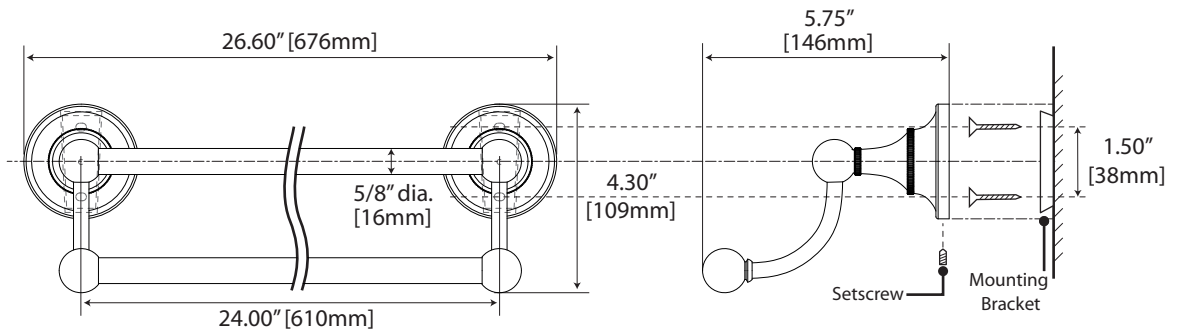

Tiara Collection

General Specifications

24" & 18" Towel Bar

24": #4320 (Chrome), #4330 (Satin Nickel), #4340 (Bronze), #4510 (Polished Brass)
 18": #4321 (Chrome), #4331 (Satin Nickel), #4341 (Bronze), #4511 (Polished Brass)

24" Double Towel Bar

#4324 (Chrome), #4334 (Satin Nickel), #4344 (Bronze)

Glass Shelf

#4326 (Chrome), #4336 (Satin Nickel), #4346 (Bronze)

Rectangle Glass Shelf

Tiara Collection

General Specifications

Tissue Holder

Tiara Accessories

General Specifications

Solid Brass Grab Bar

36": #885 (Chrome)
24": #880 (Chrome)

18": #881 (Chrome)
12": #882 (Chrome)

Centerset Faucet

#4328 (Chrome), #4338 (Satin Nickel), #4348 (Bronze)

General Specifications:

- Waterways constructed of Solid Brass
- No-drip ceramic disc valves
- Double plated chrome finish
- 1/2" IPS connection
- Includes pop-up waste assembly

Product Certifications:

- Certified to ANSI/NSF 61/9
- Complies with California Proposition 65
- Complies with ASME A112.18.1 / A112.18.3
- IAPMO Listed