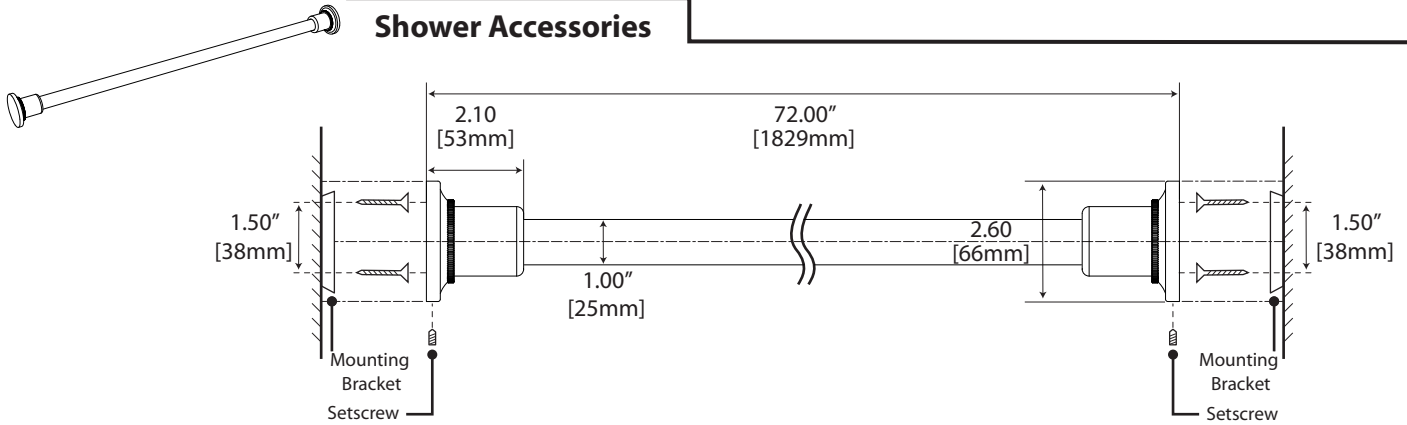

Tiara Accessories

General Specifications

Solid Brass Grab Bar

36": #885 (Chrome)
24": #880 (Chrome)

18": #881 (Chrome)
12": #882 (Chrome)

Centerset Faucet

#4328 (Chrome), #4338 (Satin Nickel), #4348 (Bronze)

General Specifications:

- Waterways constructed of Solid Brass
- No-drip ceramic disc valves
- Double plated chrome finish
- 1/2" IPS connection
- Includes pop-up waste assembly

Product Certifications:

- Certified to ANSI/NSF 61/9
- Complies with California Proposition 65
- Complies with ASME A112.18.1 / A112.18.3
- IAPMO Listed

Warranty:

Lifetime limited warranty against defects in material, finish and workmanship to the original consumer purchaser.

Shower Accessories

Shower Rod
 1" dia., 6ft L.

- #813 (Chrome)
- #801 (Satin Nickel)