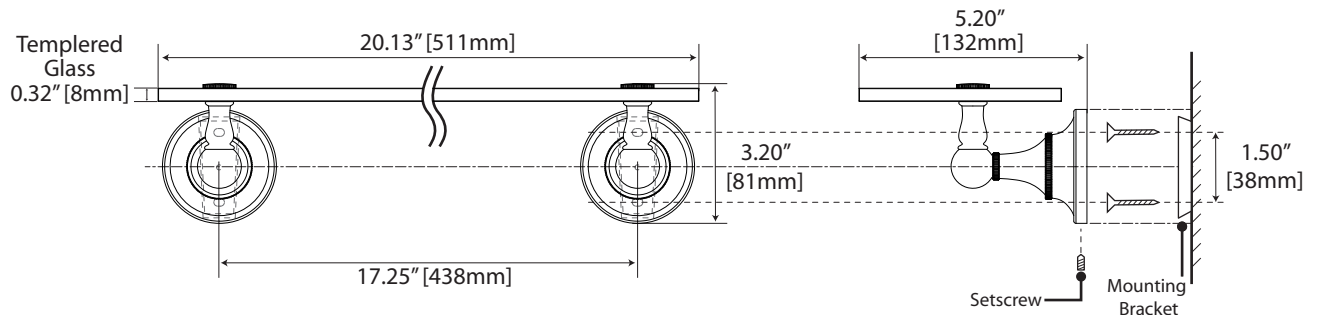

Tiara Collection

General Specifications

24" & 18" Towel Bar

24": #4320 (Chrome), #4330 (Satin Nickel), #4340 (Bronze), #4510 (Polished Brass)
 18": #4321 (Chrome), #4331 (Satin Nickel), #4341 (Bronze), #4511 (Polished Brass)

24" Double Towel Bar

#4324 (Chrome), #4334 (Satin Nickel), #4344 (Bronze)

Glass Shelf

#4326 (Chrome), #4336 (Satin Nickel), #4346 (Bronze)

Rectangle Glass Shelf

Tiara Collection

General Specifications

Tissue Holder

Tiara Accessories

General Specifications

Solid Brass Grab Bar

36": #885 (Chrome)
24": #880 (Chrome)

18": #881 (Chrome)
12": #882 (Chrome)

Centerset Faucet

#4328 (Chrome), #4338 (Satin Nickel), #4348 (Bronze)

General Specifications:

- Waterways constructed of Solid Brass
- No-drip ceramic disc valves
- Double plated chrome finish
- 1/2" IPS connection
- Includes pop-up waste assembly

Product Certifications:

- Certified to ANSI/NSF 61/9
- Complies with California Proposition 65
- Complies with ASME A112.18.1 / A112.18.3
- IAPMO Listed