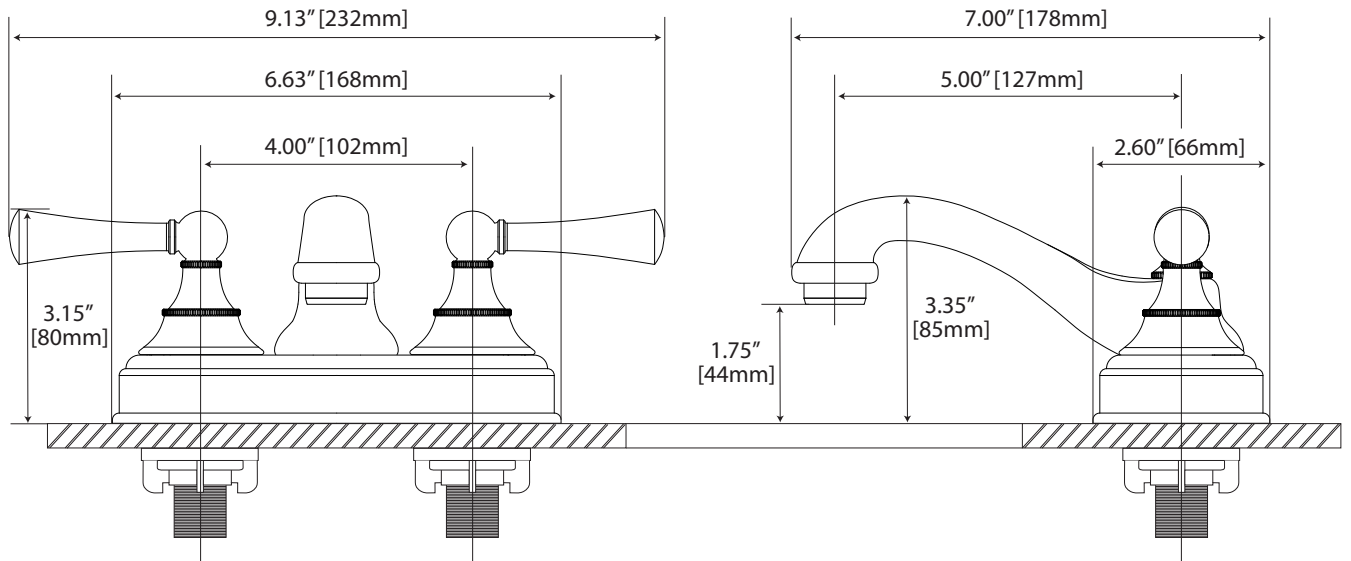

Tiara Accessories

General Specifications

Solid Brass Grab Bar

36": #885 (Chrome)
24": #880 (Chrome)

18": #881 (Chrome)
12": #882 (Chrome)

Centerset Faucet

#4328 (Chrome), #4338 (Satin Nickel), #4348 (Bronze)

General Specifications:

- Waterways constructed of Solid Brass
- No-drip ceramic disc valves
- Double plated chrome finish
- 1/2" IPS connection
- Includes pop-up waste assembly

Product Certifications:

- Certified to ANSI/NSF 61/9
- Complies with California Proposition 65
- Complies with ASME A112.18.1 / A112.18.3
- IAPMO Listed