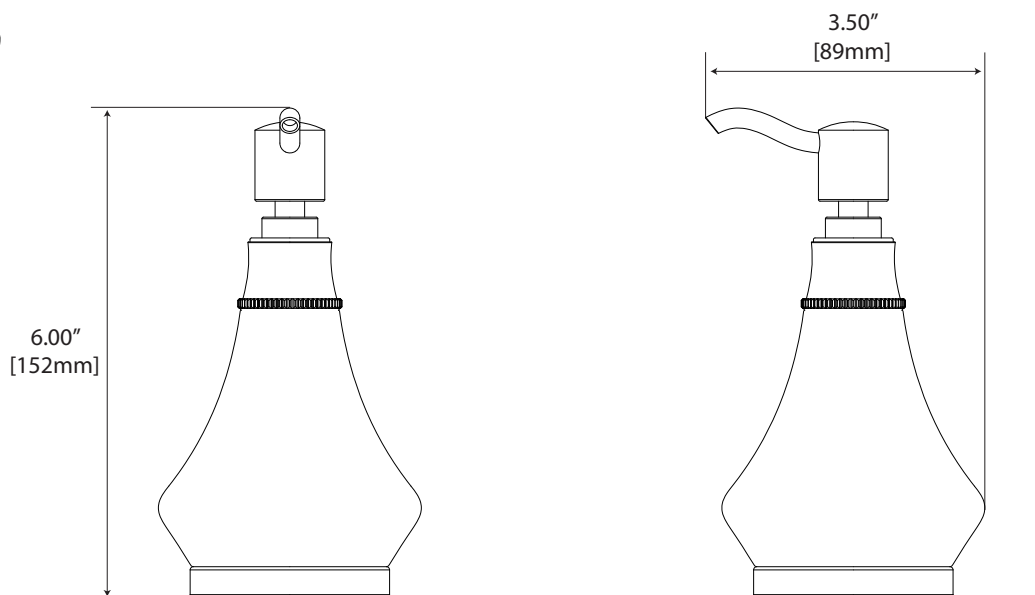

Shower Rod Ends
 (set of 2) Holds 1" dia. rod

- #836 (Chrome)
- #837 (Satin Nickel)

Curtain Rings
 (set of 2) 1½" dia.

- #834 (Chrome)
- #835 (Satin Nickel)

Soap Dispenser

#1487 (Chrome), #1486 (Satin Nickel), #1486BZ (Bronze)