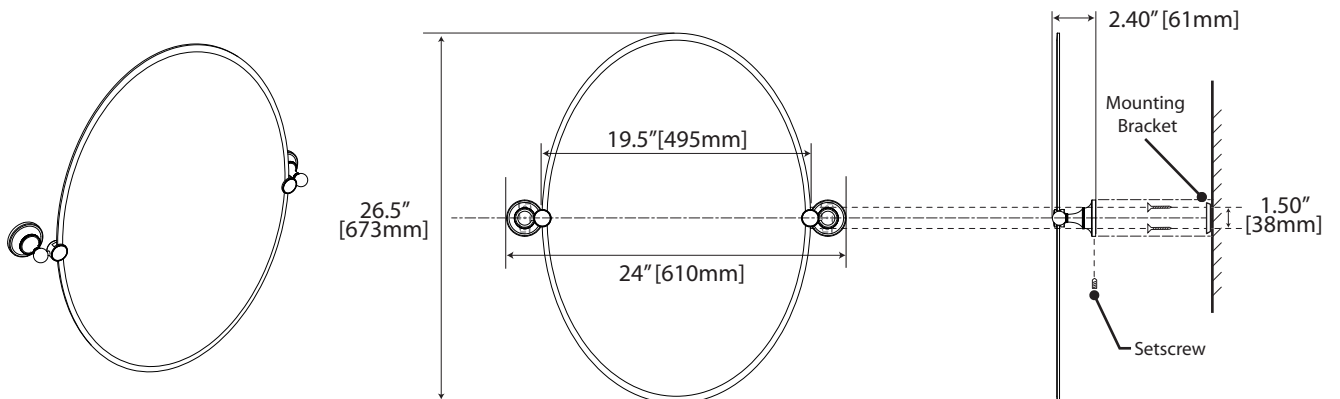

Shower Rod Ends
 (set of 2) Holds 1" dia. rod

- #836 (Chrome)
- #837 (Satin Nickel)

Curtain Rings
 (set of 2) 1½" dia.

- #834 (Chrome)
- #835 (Satin Nickel)

Soap Dispenser

#1487 (Chrome), #1486 (Satin Nickel), #1486BZ (Bronze)

Rectangle Mirror

#4329S (Chrome), #4339S (Satin Nickel), #4349S (Bronze)

Large Oval Mirror

#4329LG (Chrome), #4339LG (Satin Nickel), #4349LG (Bronze)

Oval Mirror

#4329 (Chrome), #4339 (Satin Nickel), #4349 (Bronze)

Tiara Mirrors

General Specifications

Round Mirror

#4329R (Chrome), #4339R (Satin Nickel), #4349R (Bronze)