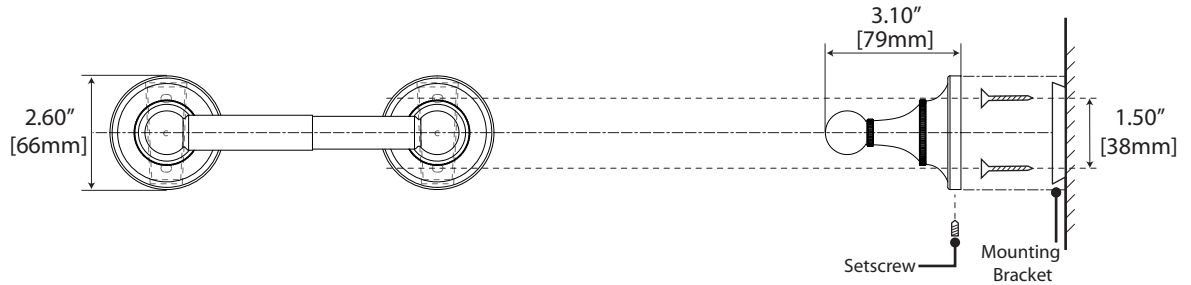

Tiara Collection

General Specifications

Tissue Holder

#4323 (Chrome), #4333 (Satin Nickel)
#4343 (Bronze), #4513 (Polished Brass)