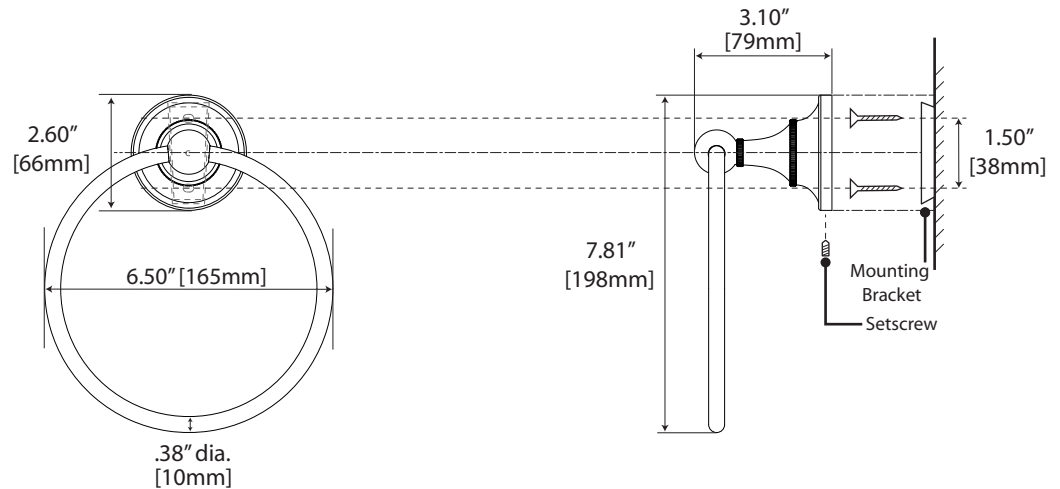

Towel Ring

#4322 (Chrome), #4332 (Satin Nickel)
#4342 (Bronze), #4512 (Polished Brass)