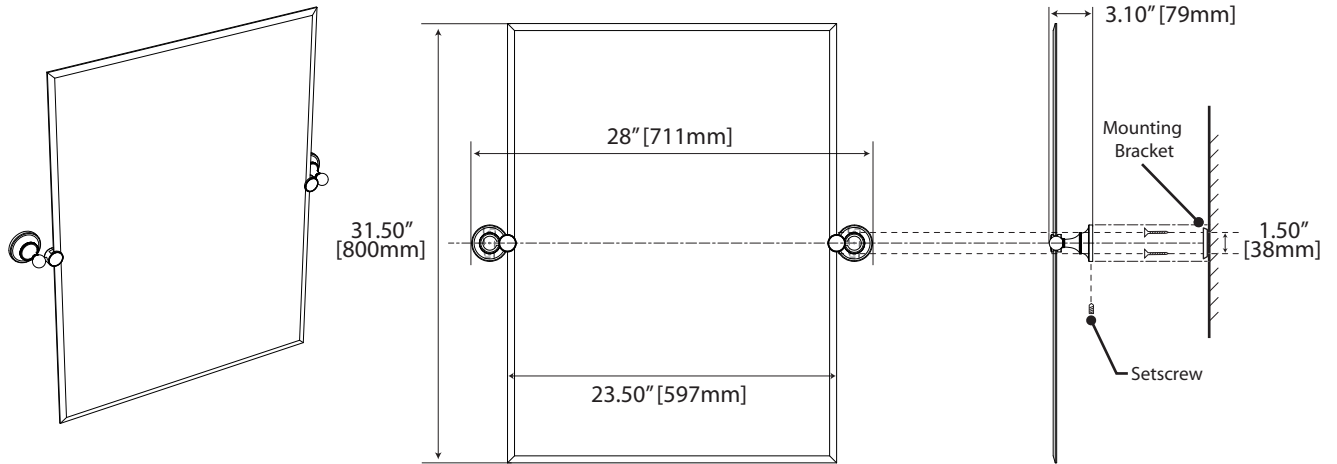

Rectangle Mirror

#4329S (Chrome), #4339S (Satin Nickel), #4349S (Bronze)