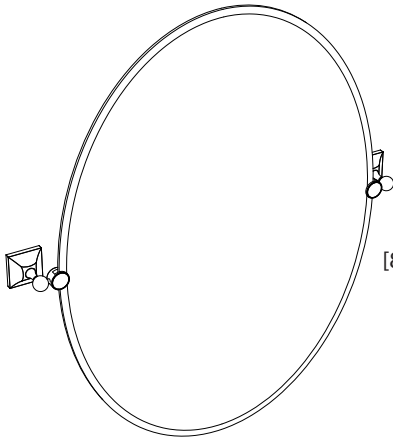

Meridian Collection

General Specifications

24" & 18" Towel Bar

24": #4280 (Satin Nickel)
 18": #4281 (Satin Nickel)

24" Double Towel Bar

#4284 (Satin Nickel)

Glass Shelf

#4286 (Satin Nickel)

Rectangle Glass Shelf

Meridian Collection

General Specifications

Tissue Holder

#4283 (Satin Nickel)

Towel Ring

#4282 (Satin Nickel)

Robe Hook

#4285 (Satin Nickel)

Rectangle Mirror

#4289S (Satin Nickel)

Large Oval Mirror

#4289 LG (Satin Nickel)

Oval Mirror

#4289 (Satin Nickel)