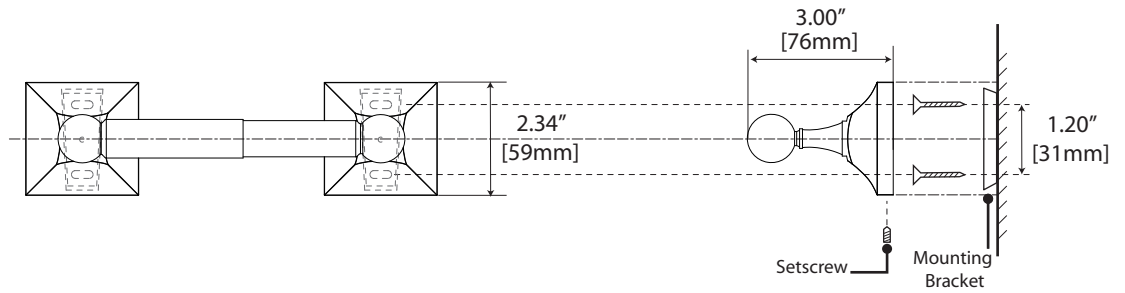

Meridian Collection

General Specifications

24" & 18" Towel Bar

24": #4280 (Satin Nickel)
 18": #4281 (Satin Nickel)

24" Double Towel Bar

#4284 (Satin Nickel)

Glass Shelf

#4286 (Satin Nickel)

Rectangle Glass Shelf

Meridian Collection

General Specifications

Tissue Holder

#4283 (Satin Nickel)

Towel Ring

#4282 (Satin Nickel)

Robe Hook