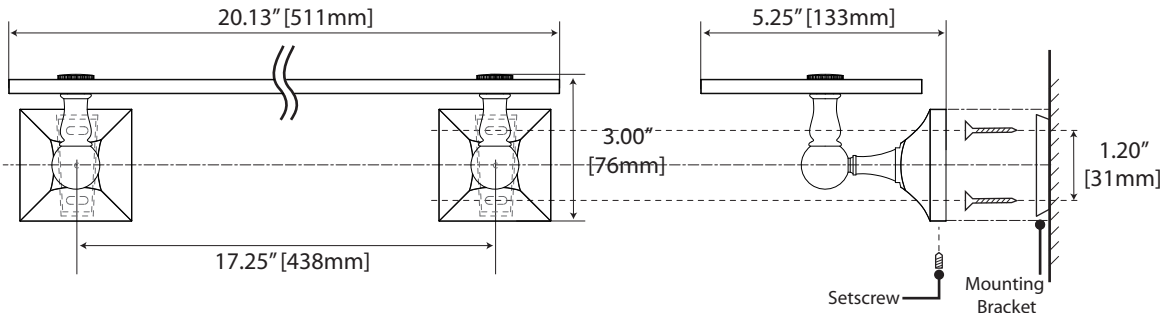

Meridian Collection

General Specifications

24" & 18" Towel Bar

24": #4280 (Satin Nickel)
 18": #4281 (Satin Nickel)

24" Double Towel Bar

#4284 (Satin Nickel)

Glass Shelf

#4286 (Satin Nickel)

Rectangle Glass Shelf

Meridian Collection

General Specifications

Tissue Holder

#4283 (Satin Nickel)

Towel Ring

#4282 (Satin Nickel)

Robe Hook

#4285 (Satin Nickel)

Rectangle Mirror

#4289S (Satin Nickel)

Large Oval Mirror

#4289 LG (Satin Nickel)

Oval Mirror

#4289 (Satin Nickel)