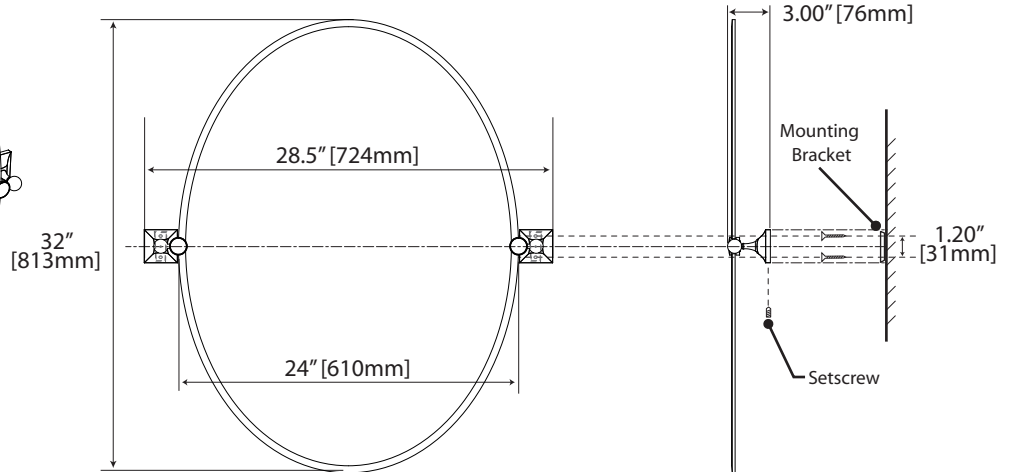

Meridian Collection

General Specifications

24" & 18" Towel Bar

24": #4280 (Satin Nickel)
 18": #4281 (Satin Nickel)

24" Double Towel Bar

#4284 (Satin Nickel)

Glass Shelf

#4286 (Satin Nickel)

#4285 (Satin Nickel)

Rectangle Mirror

#4289S (Satin Nickel)

Large Oval Mirror

#4289 LG (Satin Nickel)

Oval Mirror

#4289 (Satin Nickel)