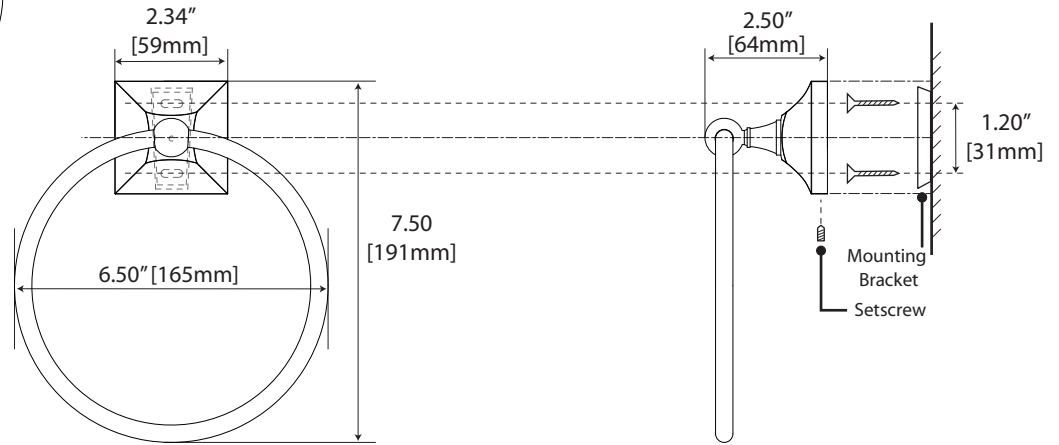

Meridian Collection

General Specifications

24" & 18" Towel Bar

24": #4280 (Satin Nickel)
 18": #4281 (Satin Nickel)

24" Double Towel Bar

#4284 (Satin Nickel)

Glass Shelf

#4286 (Satin Nickel)

Rectangle Glass Shelf

Meridian Collection

General Specifications

Tissue Holder

#4283 (Satin Nickel)

Towel Ring

#4282 (Satin Nickel)

Robe Hook

#4285 (Satin Nickel)

Rectangle Mirror

#4289S (Satin Nickel)

Large Oval Mirror

#4289 LG (Satin Nickel)

Oval Mirror

#4289 (Satin Nickel)