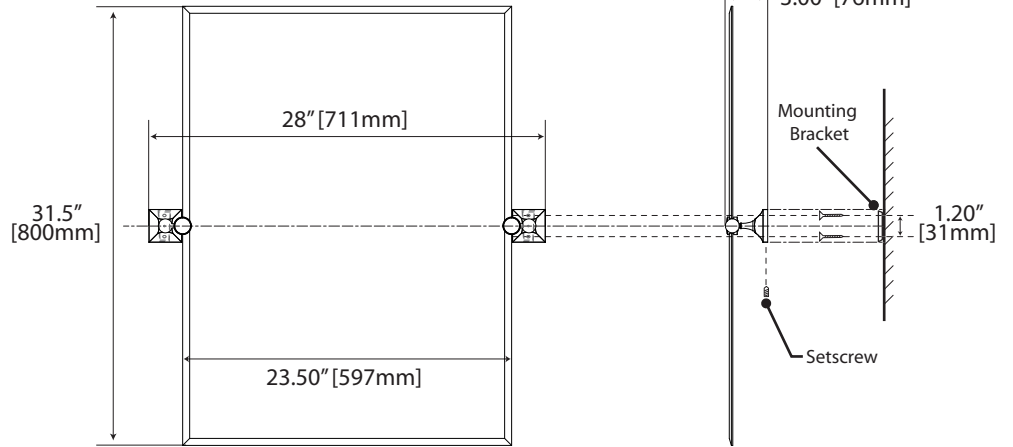

Meridian Collection

General Specifications

24" & 18" Towel Bar

24": #4280 (Satin Nickel)
 18": #4281 (Satin Nickel)

24" Double Towel Bar

#4284 (Satin Nickel)

Glass Shelf

#4286 (Satin Nickel)

Rectangle Glass Shelf

Meridian Collection

General Specifications

Tissue Holder

#4283 (Satin Nickel)

Towel Ring

#4282 (Satin Nickel)

Robe Hook

#4285 (Satin Nickel)

Rectangle Mirror

#4289S (Satin Nickel)

Large Oval Mirror

#4289 LG (Satin Nickel)

Oval Mirror

#4289 (Satin Nickel)