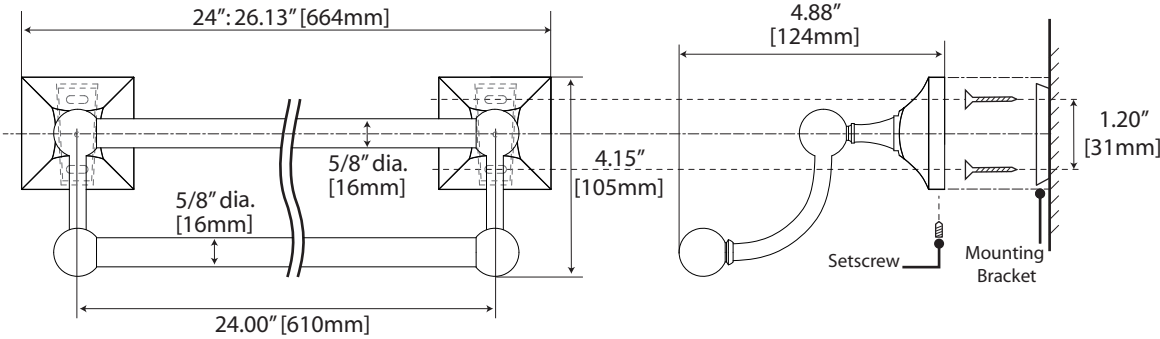

Meridian Collection

General Specifications

24" & 18" Towel Bar

24": #4280 (Satin Nickel)
 18": #4281 (Satin Nickel)

24" Double Towel Bar

#4284 (Satin Nickel)

Glass Shelf

#4286 (Satin Nickel)

Rectangle Glass Shelf

Meridian Collection

General Specifications

Tissue Holder

#4283 (Satin Nickel)

Towel Ring

#4282 (Satin Nickel)

Robe Hook

#4285 (Satin Nickel)

Rectangle Mirror

#4289S (Satin Nickel)

Large Oval Mirror

#4289 LG (Satin Nickel)

Oval Mirror

#4289 (Satin Nickel)