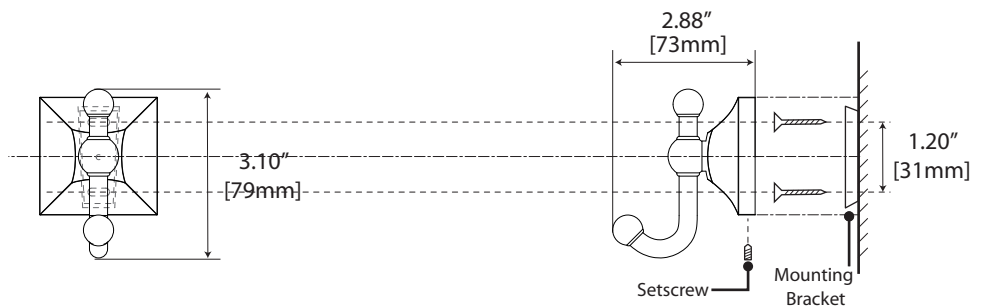

Robe Hook

#4285 (Satin Nickel)