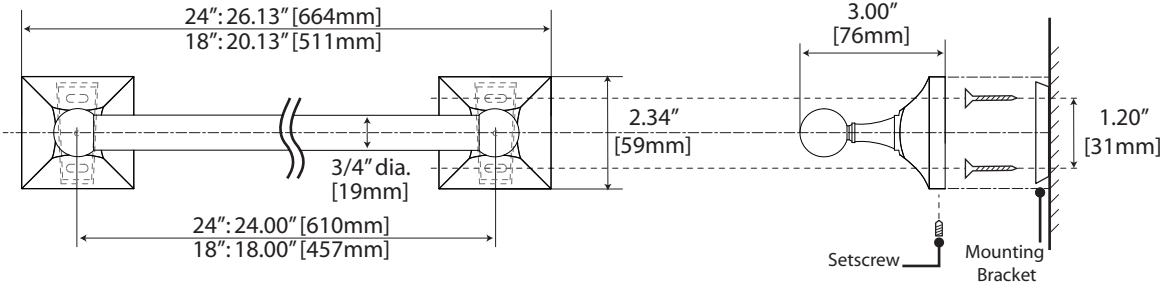

Meridian Collection

General Specifications

24" & 18" Towel Bar

24": #4280 (Satin Nickel)
 18": #4281 (Satin Nickel)

24" Double Towel Bar

#4284 (Satin Nickel)

Glass Shelf

#4286 (Satin Nickel)

Rectangle Glass Shelf

Meridian Collection

General Specifications

Tissue Holder

#4283 (Satin Nickel)

Towel Ring

#4282 (Satin Nickel)

Robe Hook