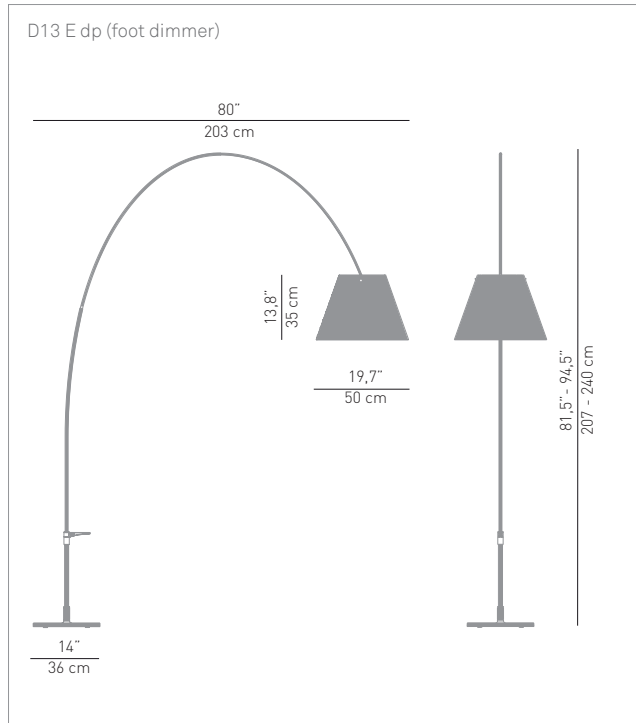

LADY COSTANZA

paolo rizzato

D13 E

Lamp

200W A-23
frosted
med. base

Materials
Aluminium stem polycarbonate diffuser

Structure finishes
 alu

Shade finishes
 red black white