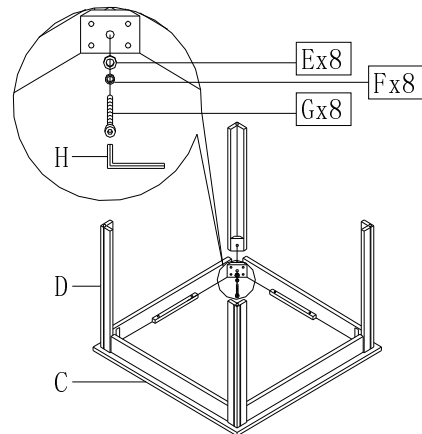

PARTS IDENTIFICATION:

A		WOOD TOP	1PC
B		LEG	4PCS
C		WOOD TOP	2PCS
D		LEG	8PCS

HARDWARE PACKAGE:

E	WASHER		ϕ 5/16*22mm	12PCS
F	SPRING WASHER		ϕ 5/16	12PCS
G	SCREWS		ϕ 5/16*2-1/4"	12PCS
H	ALLEN WRANCH		4mm	1 PC

Step : 1

Step : 1

Step : 2

Step : 2