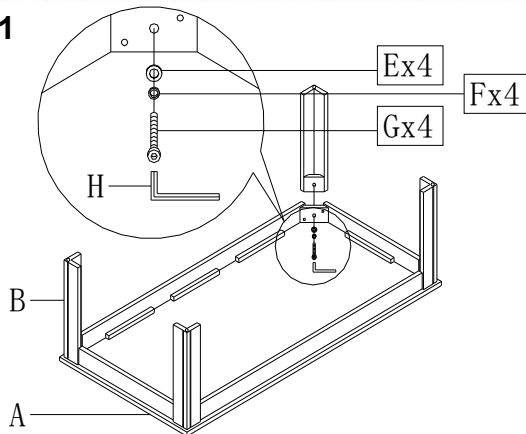

Step : 2

Assembly Instruction

ASSEMBLY TIPS:

1. Remove hardware from box and sort by size.
2. Please check to see that all hardware and parts are present prior start of assembly.
3. Please follow attached instructions in the same sequence as numbered to assure fast & easy assembly.

Warning !

1. Don't attempt to repair or modify parts that are broken or defective. Please contact the store immediately.
2. This product is for home use only and not intended for commercial establishment.

PARTS IDENTIFICATION:

A		WOOD TOP	1PC
B		LEG	4PCS
C		WOOD TOP	2PCS
D		LEG	8PCS

HARDWARE PACKAGE:

E	WASHER		ϕ 5/16*22mm	12PCS
F	SPRING WASHER		ϕ 5/16	12PCS
G	SCREWS		ϕ 5/16*2-1/4"	12PCS
H	ALLEN WRANCH		4mm	1 PC

Step : 1