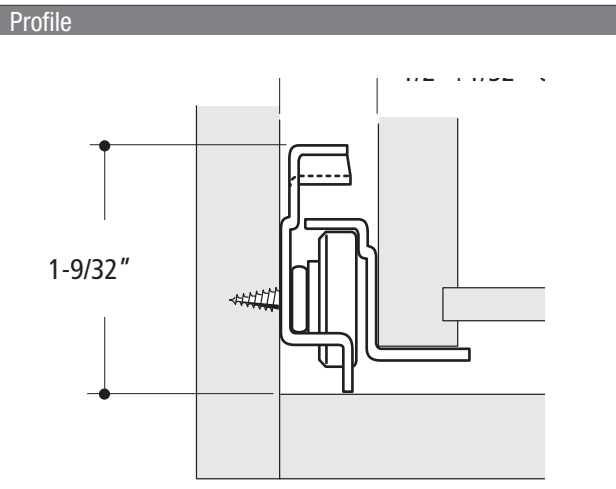

1123 PLAS
Plastic Rear
Mounting Bracket

1284-4
Plastic Rear
Mounting Bracket

Product	Pack	Handed
1123 PLAS	500 per Carton	
1284LB-4R	500 Brackets per Carton	Right
1284LB-4L	500 Brackets per Carton	Left
1284-4R	200 Brackets per Carton	Right
1284-4L	200 Brackets per Carton	Left
1284HP-4R	4 Bags of 25	Right
1284HP-4L	4 Bags of 25	Left
1284-4WP	25 Brackets per Carton	Both