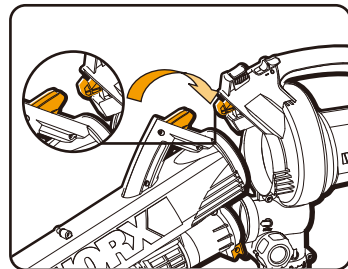

WORX
it's your nature

Quick Start Guide
TRIVAC®
All-in-One Blower/Vac/Mulcher
WG500 WG502

WARNING

Read the operator's manual prior to using this tool.

CAUTION

Always wear the proper clothing and safety equipment when using the TRIVAC® as stated in the manual. Be aware of bystanders or pets. Do not operate the vacuum function without properly attaching the Leaf Collection Bag.

ASSEMBLY INSTRUCTIONS

1. 1 Attach the blower/ vacuum tube to the motor housing.