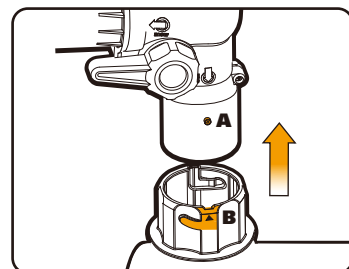

1. 2 Attach the Leaf Collection Bag.

Ensure the eye (A) is properly inserted into the slot on the Leaf Collection Bag collar (B) and then turn to lock into place.