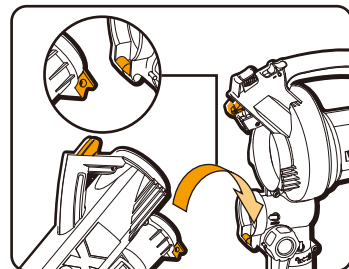

WORX
it's your nature

Quick Start Guide
TRIVAC®
All-in-One Blower/Vac/Mulcher
WG500 WG502

WARNING

Read the operator's manual prior to using this tool.

CAUTION

Always wear the proper clothing and safety equipment when using the TRIVAC® as stated in the manual. Be aware of bystanders or pets. Do not operate the vacuum function without properly attaching the Leaf Collection Bag.

ASSEMBLY INSTRUCTIONS

1. 1 Attach the blower/ vacuum tube to the motor housing.