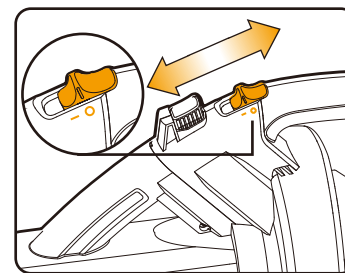

REMOVING CLOGGED DEBRIS FROM THE IMPELLER AND BLADE

CAUTION Unplug the machine from the power source and wait until the motor has completely stopped moving before attempting to clear debris.