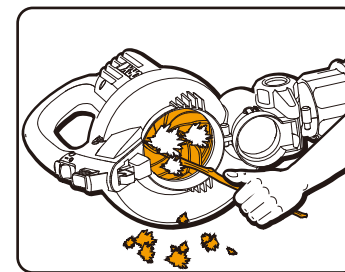

OPTIONAL ACCESSORIES

WA4053.1 High Capacity Leaf Collection System.

We are always here to help you

Want more?

Please find out about accessories and the WORX full range of products at our website.

HELPLINE NUMBER
1-866-354-WORX(9679)

www.worxyardtools.com

WORX
it's your nature

Guide de Démarrage Rapide
TRIVAC®
Souffleur/Aspirateur/Broyeur
Tout en 1
WG500 WG502

AVERTISSEMENT

Veillez lire les instructions importantes dans ce manuel de sécurité pour comprendre à fond ce produit.

ATTENTION

Veillez toujours porter des vêtements et un équipement de sécurité appropriés lorsque vous utilisez le TRIVAC®, comme indiqué dans le manuel. Soyez conscient des personnes et des animaux domestiques qui vous entourent. Ne faites pas fonctionner l'appareil en mode d'aspiration sans fixer le sac de ramassage de manière adéquate.