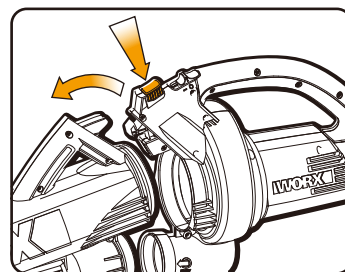

OPTIONAL ACCESSORIES

WA4053.1 High Capacity Leaf Collection System.

We are always here to help you

Want more?

Please find out about accessories and the WORX full range of products at our website.

HELPLINE NUMBER
1-866-354-WORX(9679)

www.worxyardtools.com

WORX
it's your nature

Guide de Démarrage Rapide
TRIVAC®
Souffleur/Aspirateur/Broyeur
Tout en 1
WG500 WG502

AVERTISSEMENT

Veillez lire les instructions importantes dans ce manuel de sécurité pour comprendre à fond ce produit.

ATTENTION

Veillez toujours porter des vêtements et un équipement de sécurité appropriés lorsque vous utilisez le TRIVAC®, comme indiqué dans le manuel. Soyez conscient des personnes et des animaux domestiques qui vous entourent. Ne faites pas fonctionner l'appareil en mode d'aspiration sans fixer le sac de ramassage de manière adéquate.