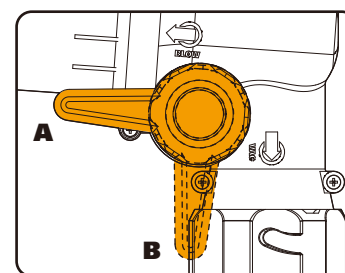

OPERATION

1. 3 Select the operation mode.
   When lever is in position A, the TRIVAC® is in Blower mode;
   When lever is in position B, the TRIVAC® is in Vacuum mode.

1. 4 Power ON ("I") / Power OFF ("O").
   Turn power to ON position and you are ready to blow or vacuum and mulch.