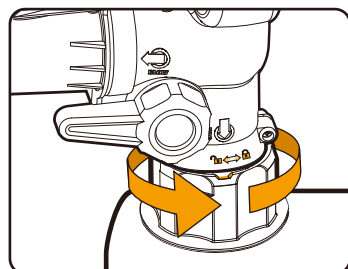

1. 2 Attach the Leaf Collection Bag.

Ensure the eye (A) is properly inserted into the slot on the Leaf Collection Bag collar (B) and then turn to lock into place.