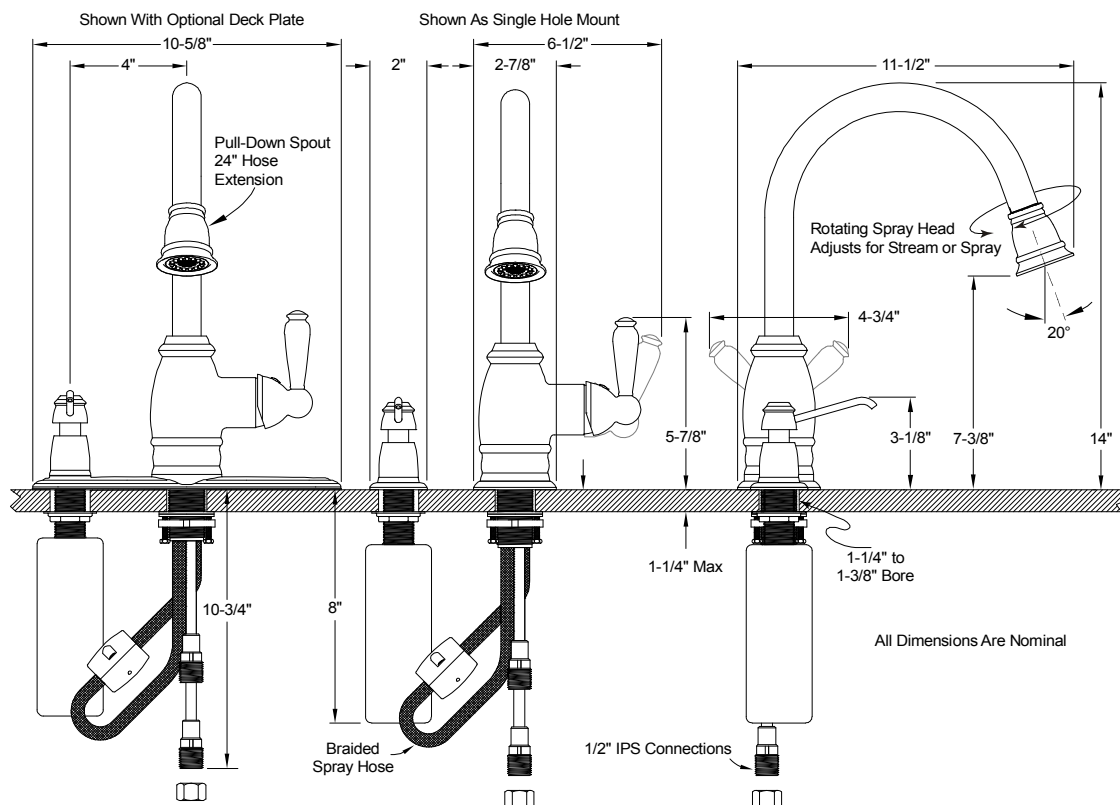

For additional information contact Premier Faucet at 866-745-4010 or visit our website at www.premierfaucet.com