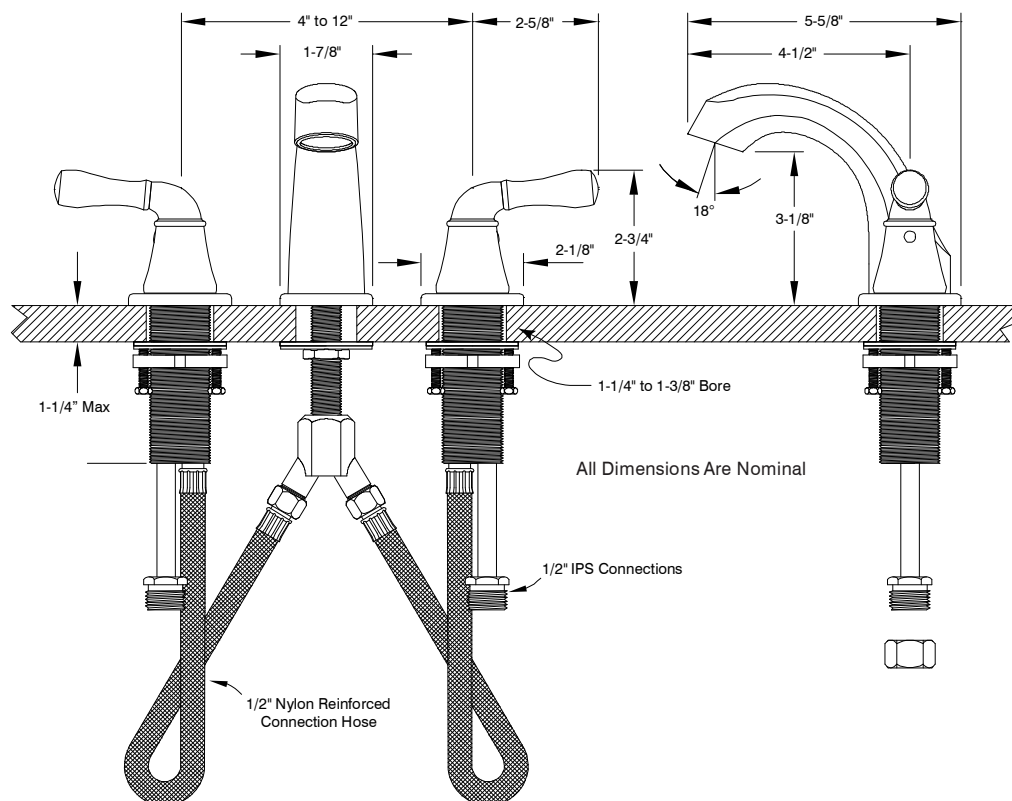

Description

- Distinctive twin lever handle contemporary style widespread lavatory faucet
- Trouble-free brass frame ceramic cartridge
- Suitable for 4" to 12" on-center 3 hole installations
- Brushed nickel finish
- All brass construction
- Includes all brass pop-up with color matched trim
- 1/2" IPS connections

- Limited Lifetime Warranty
Refer to Premier Faucet warranty program for further details and restrictions.

Sanibel™

Model 120043LF

Twin Lever Handle Widespread
Lavatory Faucet
Brushed Nickel Finish
With Brass Pop-Up
1/2" IPS Connection