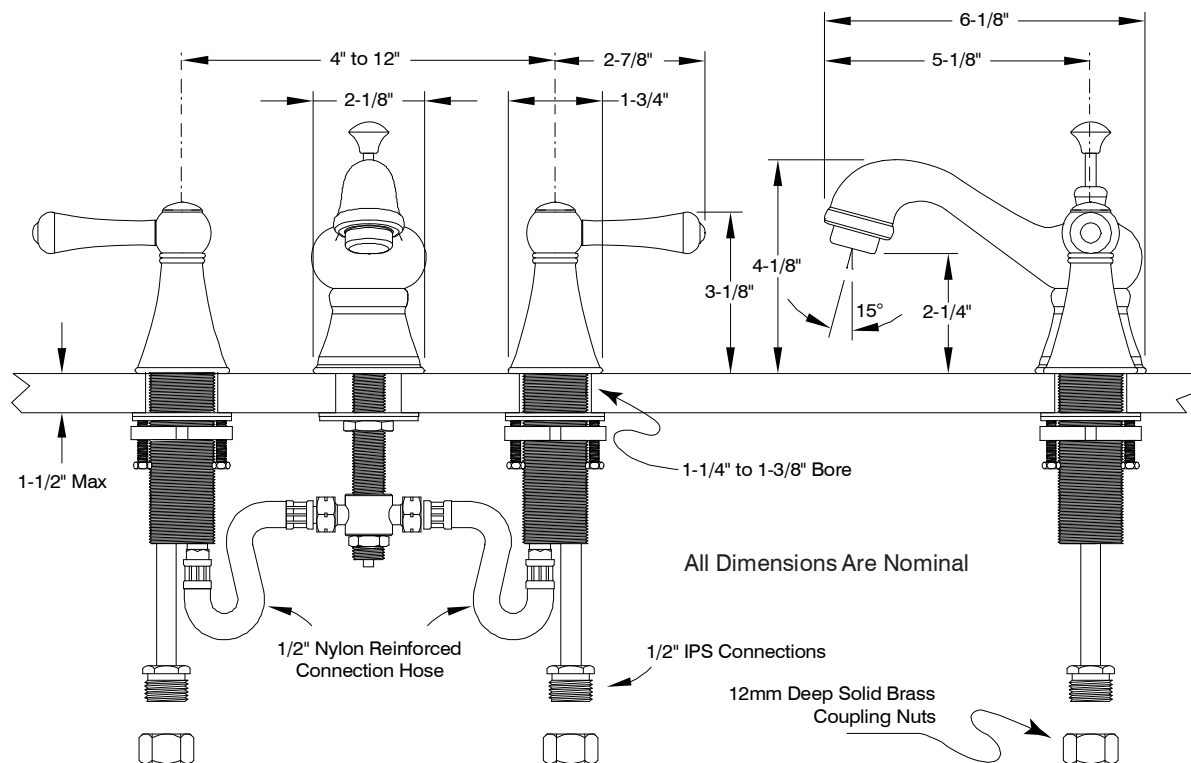

For additional information contact Premier Faucet at 866-745-4010 or visit our website at www.premierfaucet.com