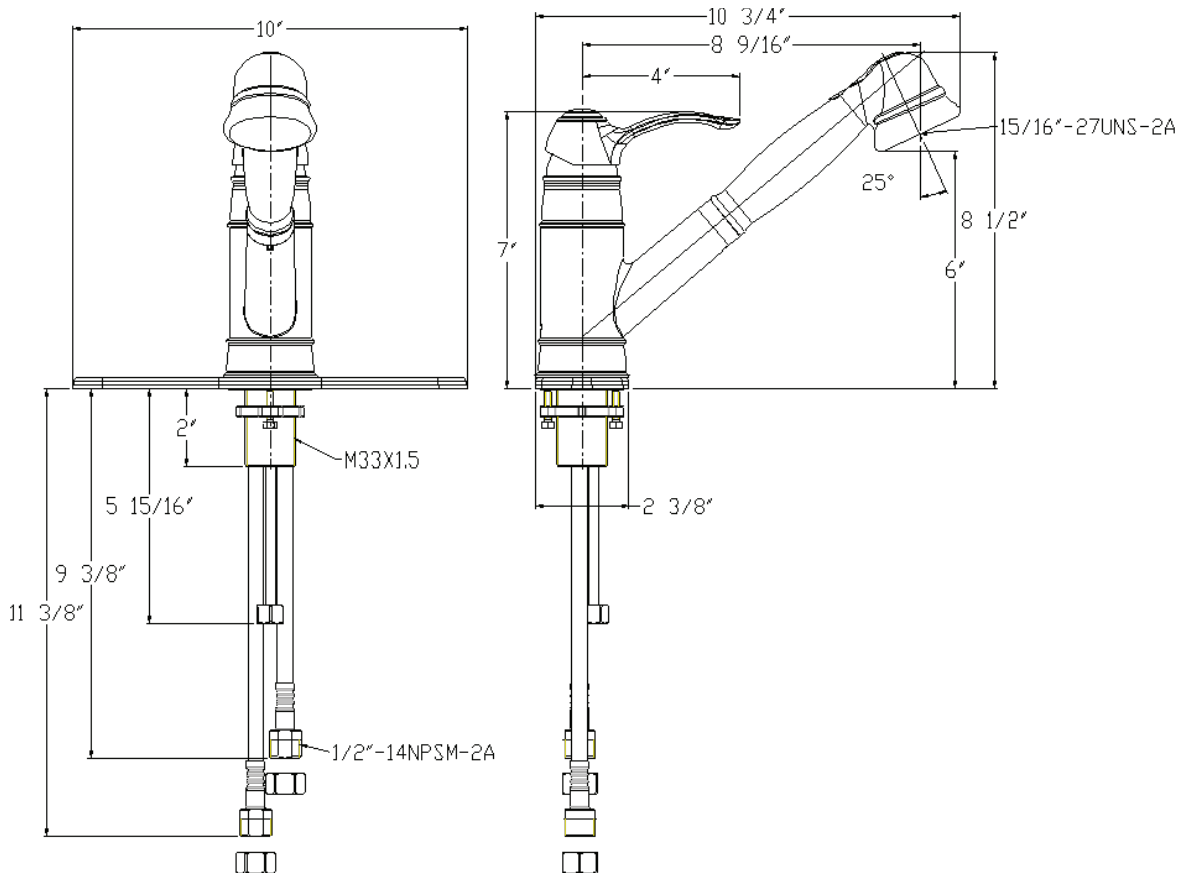

Description

- PVD Brushed Nickel
- 1/2" IPS Connections
- Pull-Out Spout Sprayer
- Quality Brass Construction
- Single Handle Hot & Cold Control
- Wear Resistant Ceramic Disc Technology
- Detachable Deck Plate For One Hole Installation

Wellington™

Model 120440

Single Lever Handle Pull-Out Kitchen Faucet

PVD Brushed Nickel

Ceramic Cartridge

1/2" IPS Connection

For additional information contact Premier Faucet at 866-745-4010 or visit our website at [www.premierfaucet.com](http://www.premierfaucet.com)