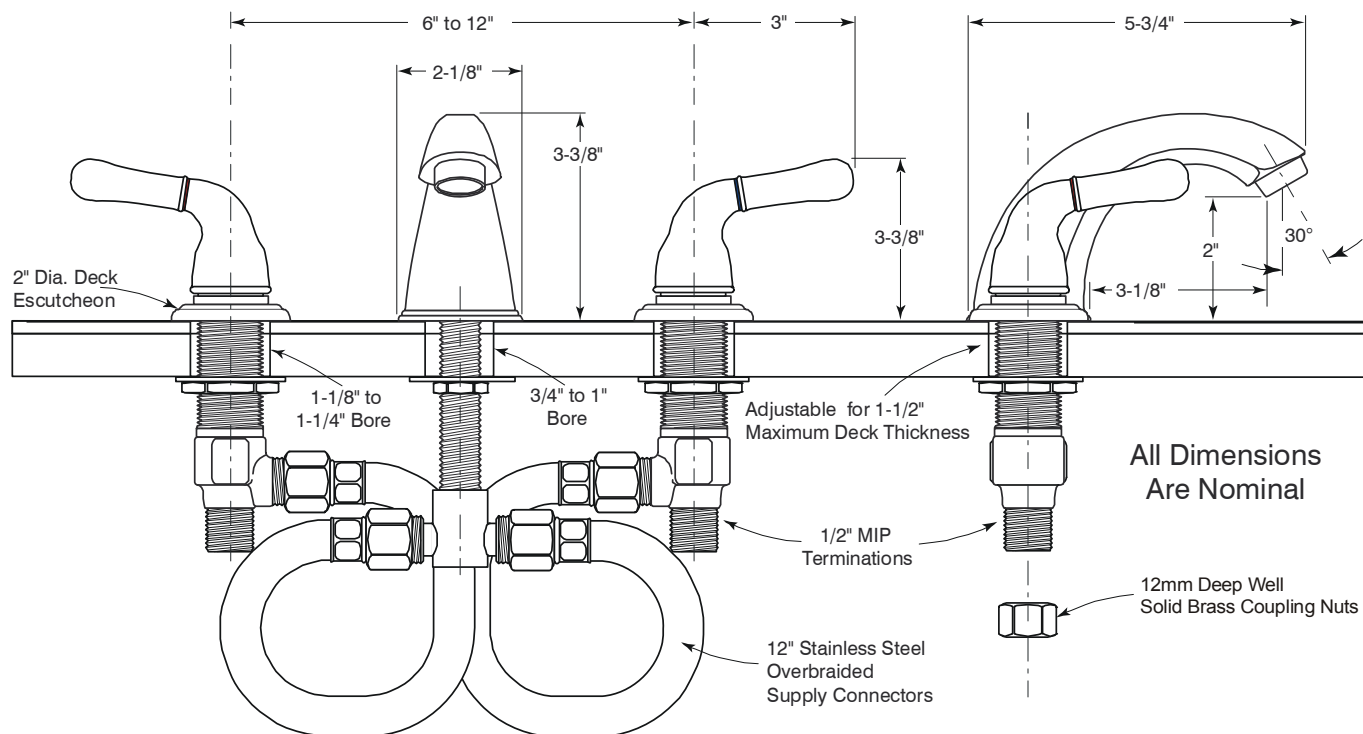

Description

- Twin lever handle euro style widespread lavatory faucet
- Trouble-free brass frame ceramic cartridge
- Suitable for 6" to 12" on-center, 3 hole installations
- Brushed nickel finish
- All brass construction
- Standard 1/2" IPS connections
- Includes all brass pop-up with color matched trim

Sanibel™

Model 120179

Twin Lever Handle Widespread
Lavatory Faucet
Brushed Nickel Finish
With Brass Pop-Up
1/2" IPS Connection

For additional information contact Premier Faucet at 866-745-4010 or visit our website at www.premierfaucet.com