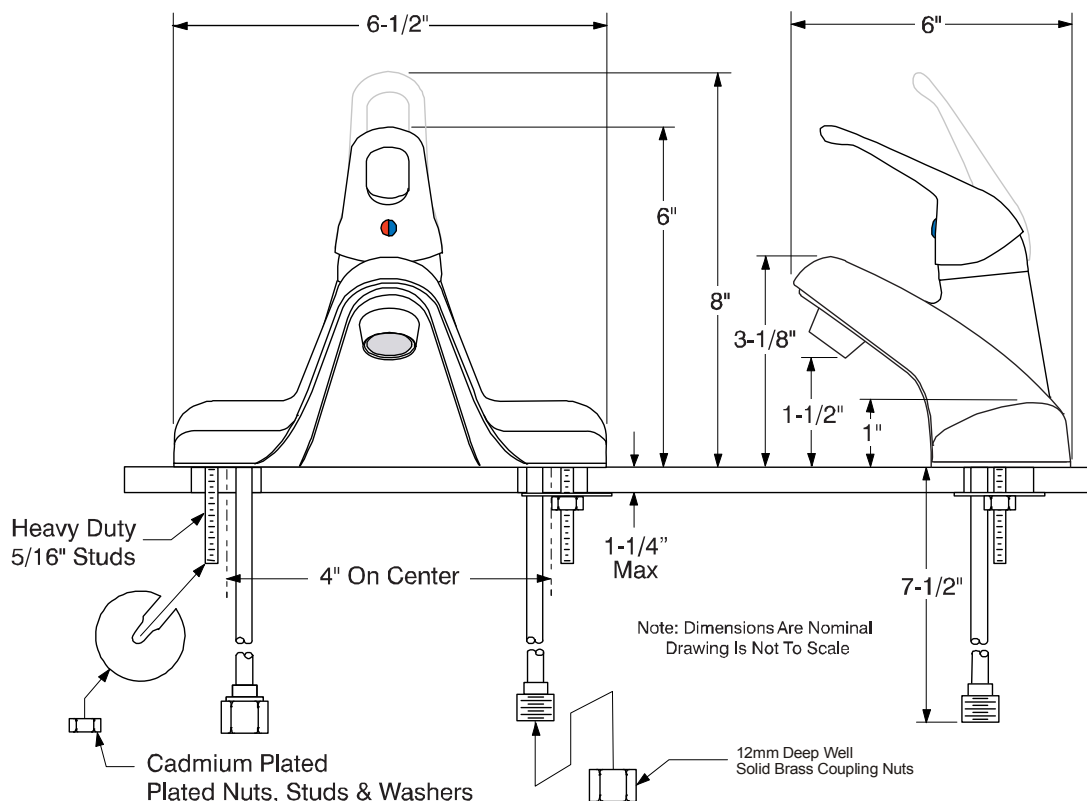

Description

- European styled lavatory faucet
- Single loop handle washerless control of hot and cold water
- Chrome plated finish
- Machined brass valve body
- 4" center set
- Includes all brass pop-up with color matched trim
- 3/8" OD soft copper supply lines with 1/2" brass IPS connections
- Internal parts are interchangeable with genuine Delta® repair parts

Performance

- Designed to provide 2.2 GPM at 60 PSI

Compliance

- Designed to comply with requirements of ASME A112.18.1
- Meets low lead requirements of NSF Standard- 61, Section- 9
- Meets low lead requirements of California Proposition- 65
- Complies with the requirements of the UPC (Uniform Plumbing Code)
- Complies with ADA (American With Disabilities Act)
- Meets or exceeds CSA B125

Bayview™

Model 120130LF

Single Loop Handle Lavatory Faucet
Chrome Plated Finish
With Brass Pop-Up
1/2" IPS Connection

For additional information contact Premier Faucet at 866-745-4010 or visit our website at www.premierfaucet.com