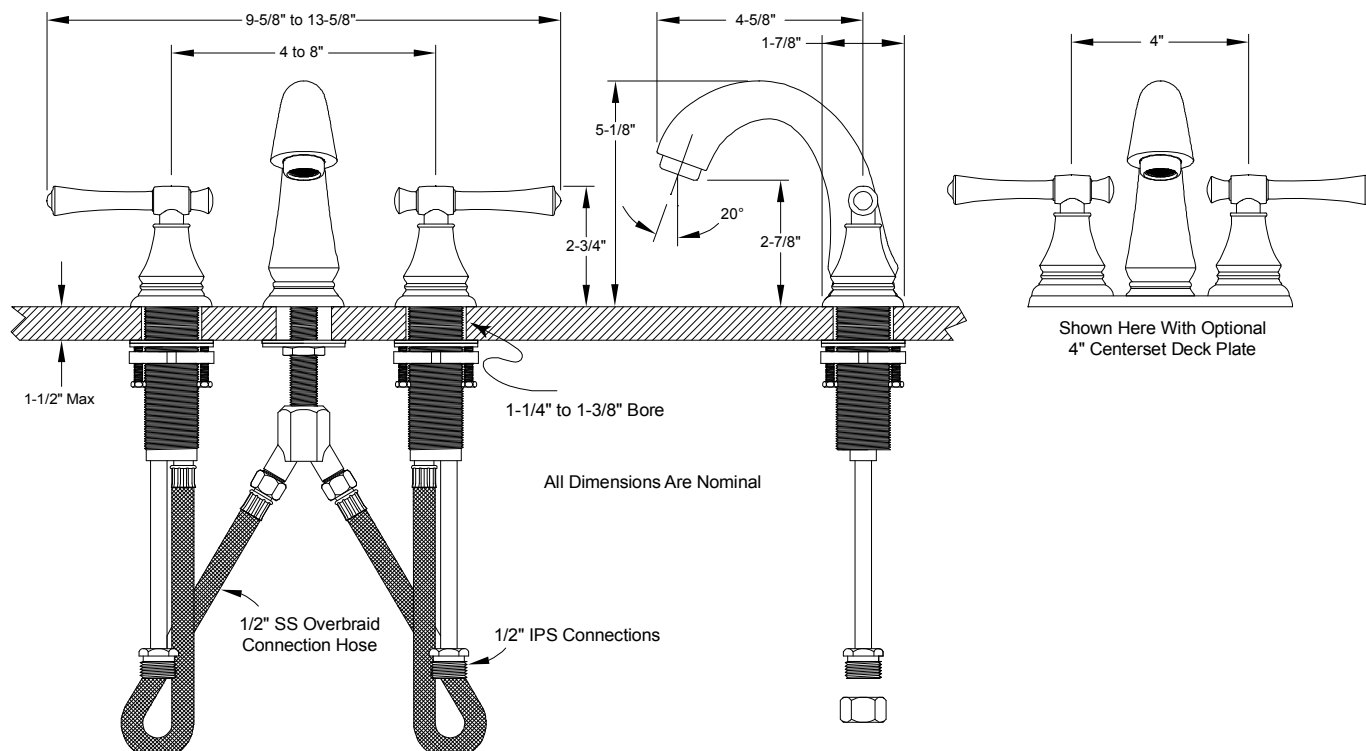

Description

- Distinctive twin lever handle transitional style mini-widespread lavatory faucet
- Trouble-free brass frame ceramic cartridge
- Suitable for 4" to 12" on-center 3 hole installations
- Brushed nickel finish
- All brass construction
- Includes optional deck plate for conventional 4" center-set installation
- Includes all brass pop-up with color matched trim
- 1/2" IPS connections

- Limited Lifetime Warranty
Refer to Premier Faucet warranty program for further details and restrictions.

TORINO™

Model 120073LF

Twin Lever Handle Widespread
Lavatory Faucet
Brushed Nickel Finish
With Brass Pop-Up
1/2" IPS Connection