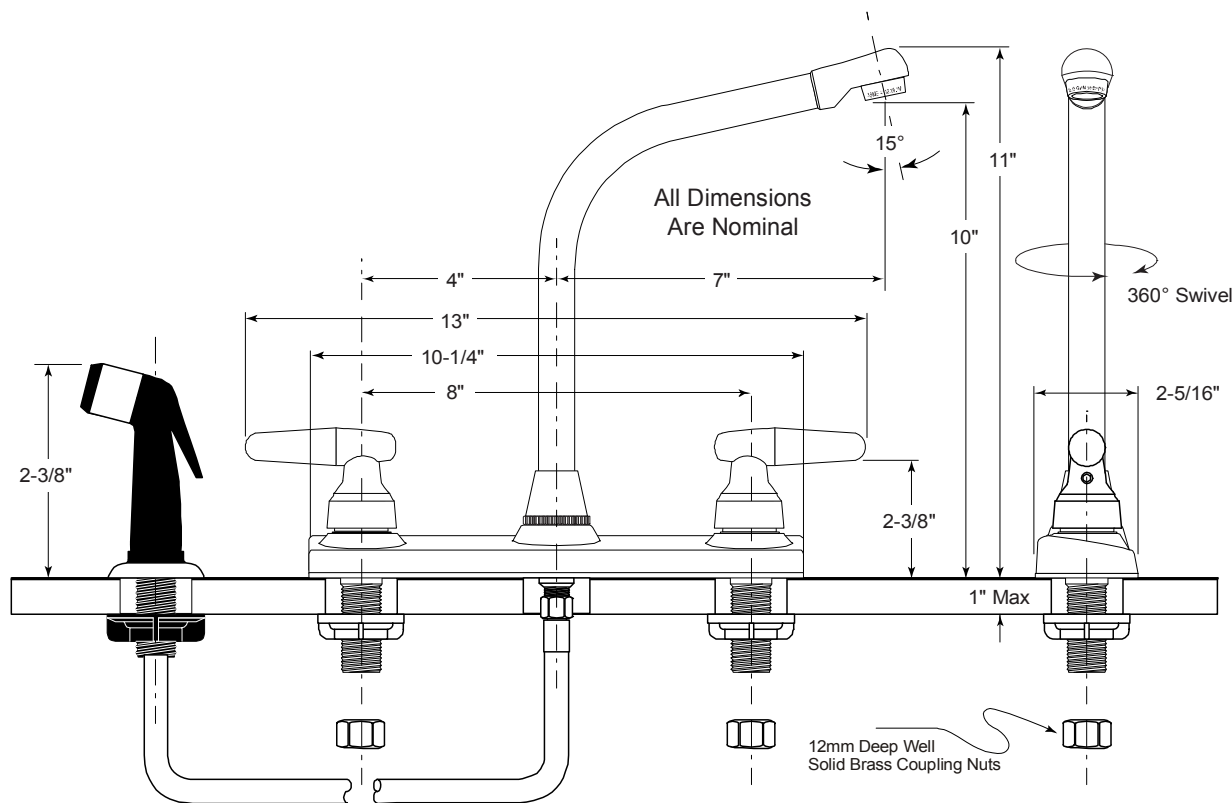

Model 204235

Twin Lever Handle Hi-Rise Kitchen Faucet
Chrome Plated Finish
With Spray
1/2" IPS Connection