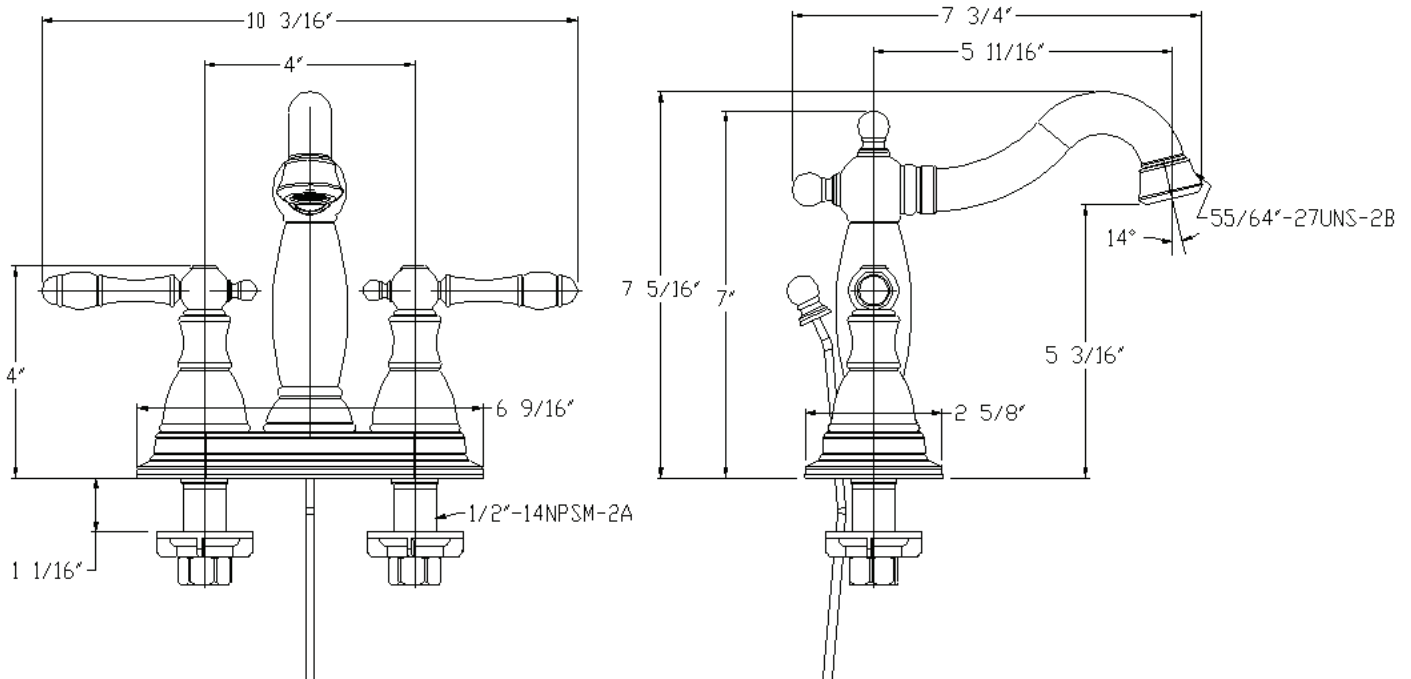

Description

- PVD Brushed Nickel
- 1/2" IPS Connections
- 4" Centerset
- Two Metal Lever Handles
- Quality Brass Construction
- Wear Resistant Ceramic Disc Technology

Compliance

- Designed to comply with requirements of ASME A112.18.1
- Meets low lead requirements of NSF Standard-61, Section-9
- Complies with the requirements of the UPC (Uniform Plumbing Code)
- Complies with ADA (Americans with Disabilities Act)
- Meets or exceeds CSA B125

Charlestown™

Model 120336

Twin Lever Handle
Lavatory Faucet
PVD Brushed Nickel
With Brass Pop-up
1/2" IPS Connection

For additional information contact Premier Faucet at 866-745-4010 or visit our website at www.premierfaucet.com