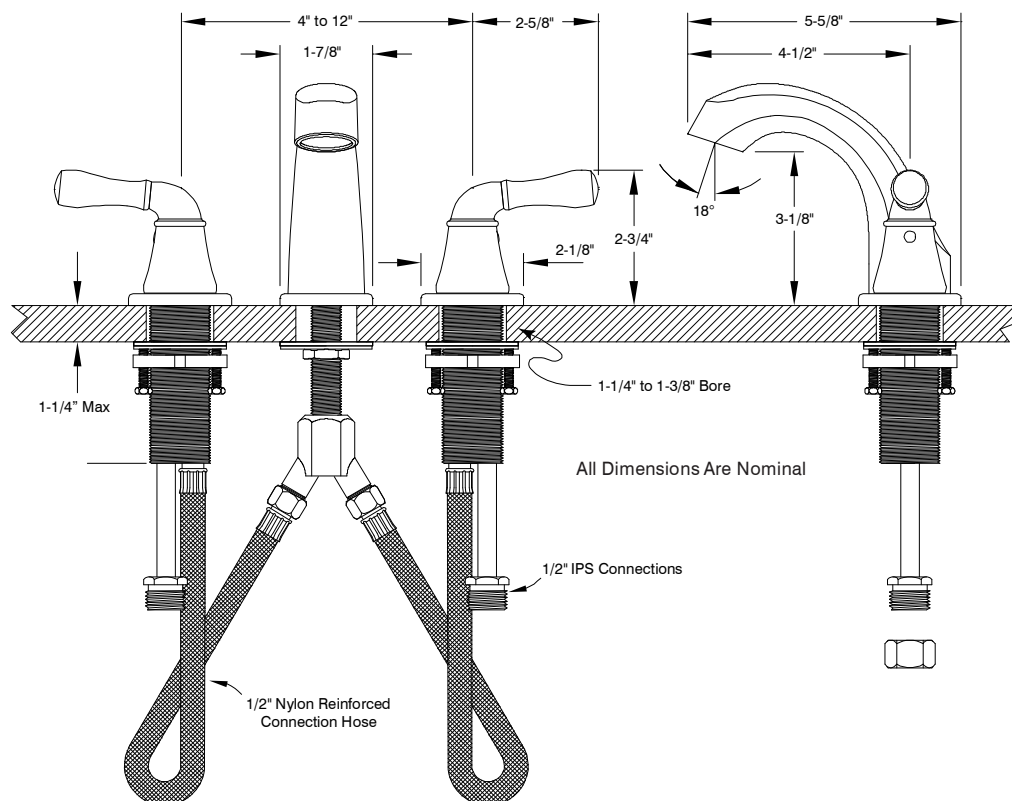

Description

- Distinctive twin lever handle contemporary style widespread lavatory faucet
- Trouble-free brass frame ceramic cartridge
- Suitable for 4" to 12" on-center 3 hole installations
- Heavy duty chrome plated finish
- All brass construction
- Includes all brass pop-up with color matched trim
- 1/2" IPS connections

- Limited Lifetime Warranty
Refer to Premier Faucet warranty program for further details and restrictions.

Sanibel™

Model 120042LF

Twin Lever Handle Widespread
Lavatory Faucet
Chrome Plated Finish
With Brass Pop-Up
1/2" IPS Connection