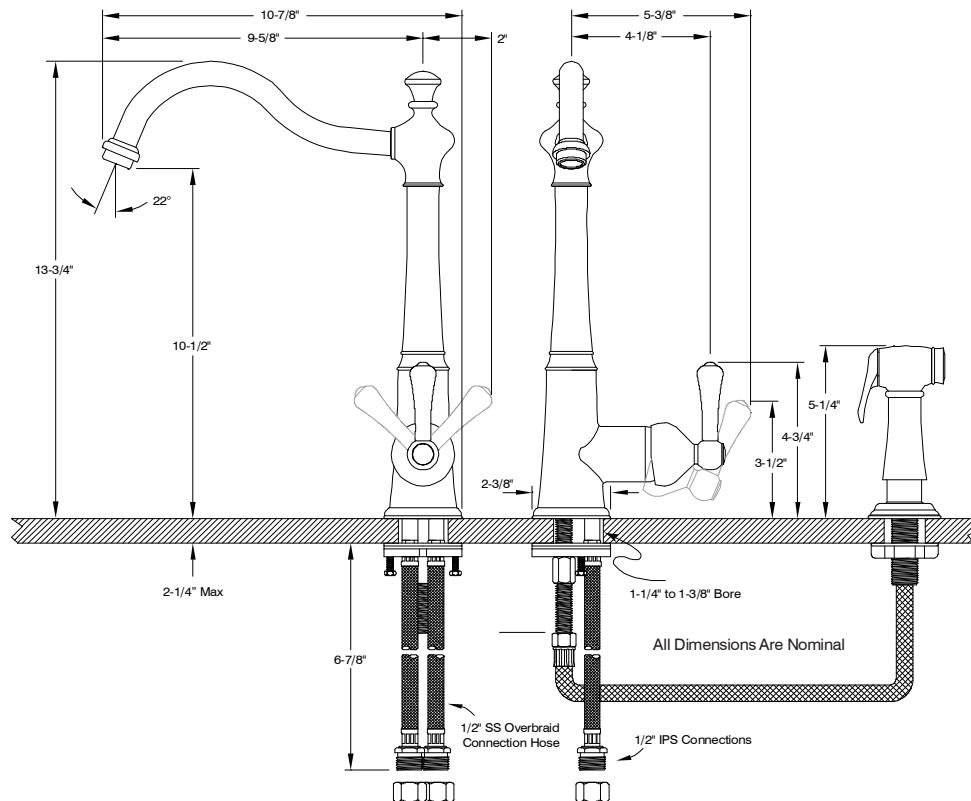

## Model 120025LF

Single Lever Handle Kitchen Faucet  
Brushed Nickel Finish  
Single Hole Mount With Spray  
1/2" IPS Connection

For additional information contact Premier Faucet at 866-745-4010 or visit our website at [www.premierfaucet.com](http://www.premierfaucet.com)