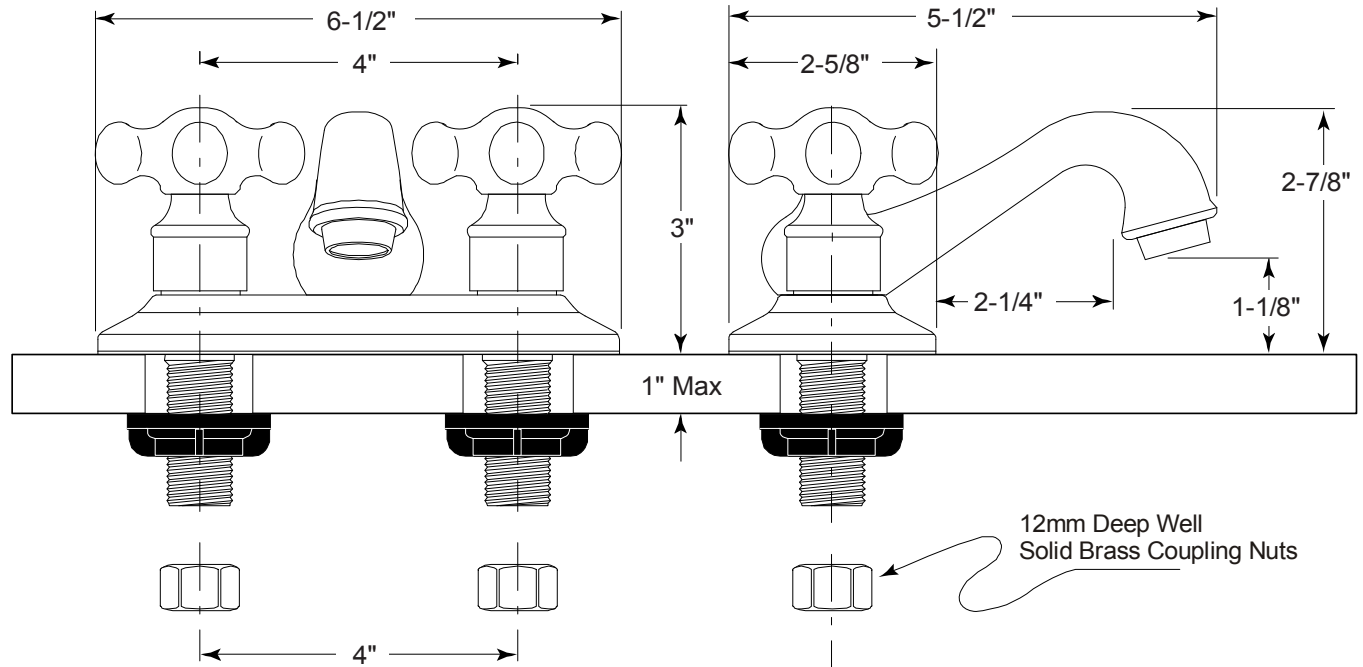

Description

- Teapot style lavatory faucet
- Porcelain cross style handles
- Chrome plated finish
- Cast brass waterway
- 4" center set
- Includes ABS pop-up with color matched trim
- 1/2" Brass IPS connections with brass coupling nuts
- Internal parts are interchangeable with genuine Delta® repair parts

Performance

- Designed to provide 2.2 GPM at 60 PSI

Compliance

- Designed to comply with requirements of ASME A112.18.1
- Meets low lead requirements of NSF Standard- 61, Section- 9
- Meets low lead requirements of California Proposition- 65
- Complies with the requirements of the UPC (Uniform Plumbing Code)

Ashbury™

Model 204337

Twin Cross Handle Teapot Lavatory Faucet
 Chrome Plated Finish
 With ABS Pop-Up
 1/2" IPS Connection

For additional information contact Premier Faucet at 866-745-4010 or visit our website at www.premierfaucet.com