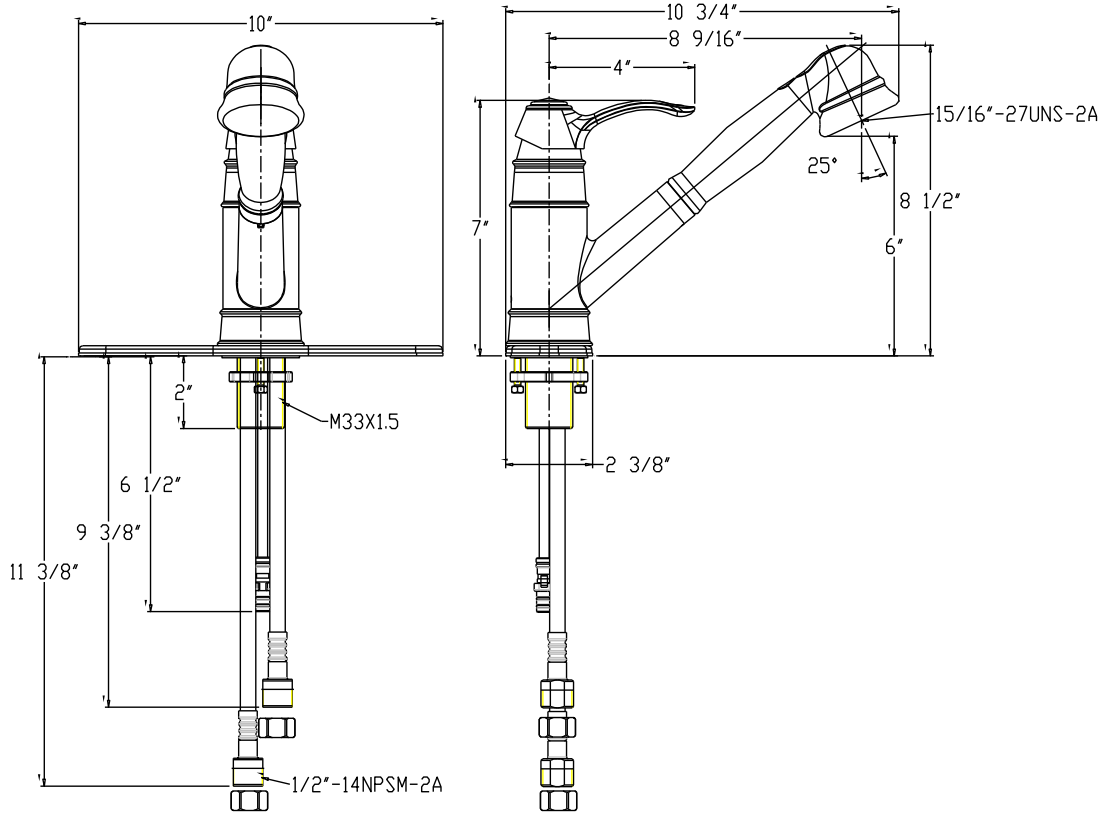

Warranty

1. Limited Lifetime Warranty
2. Refer to Premier Faucet warranty program for further details and restrictions.

Model 120441LF

Single Metal Handle Pull-Out Kitchen Faucet
Oil Rubbed Bronze Finish
Ceramic Cartridge
1/2" IPS Connection