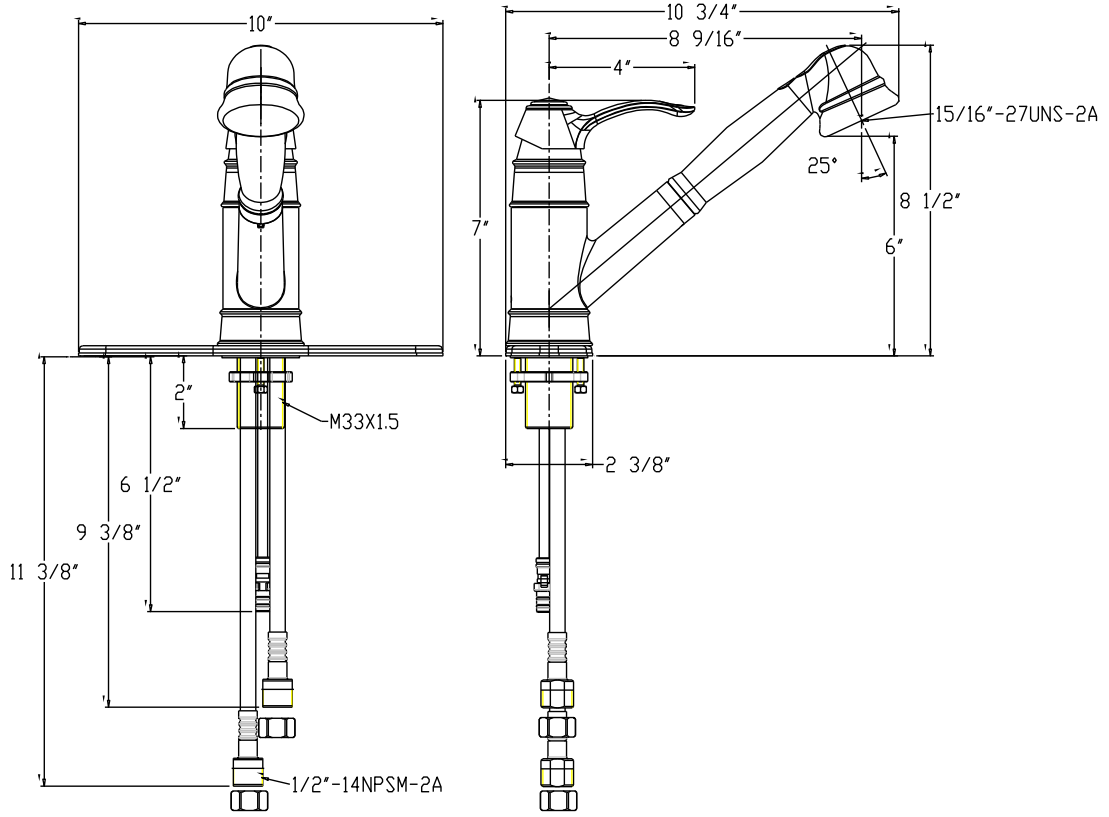

Warranty

1. Limited Lifetime Warranty
2. Refer to Premier Faucet warranty program for further details and restrictions.

Model 120440LF
Single Metal Handle Pull-Out Kitchen Faucet
PVD Brushed Nickel
Ceramic Cartridge
1/2" IPS Connection