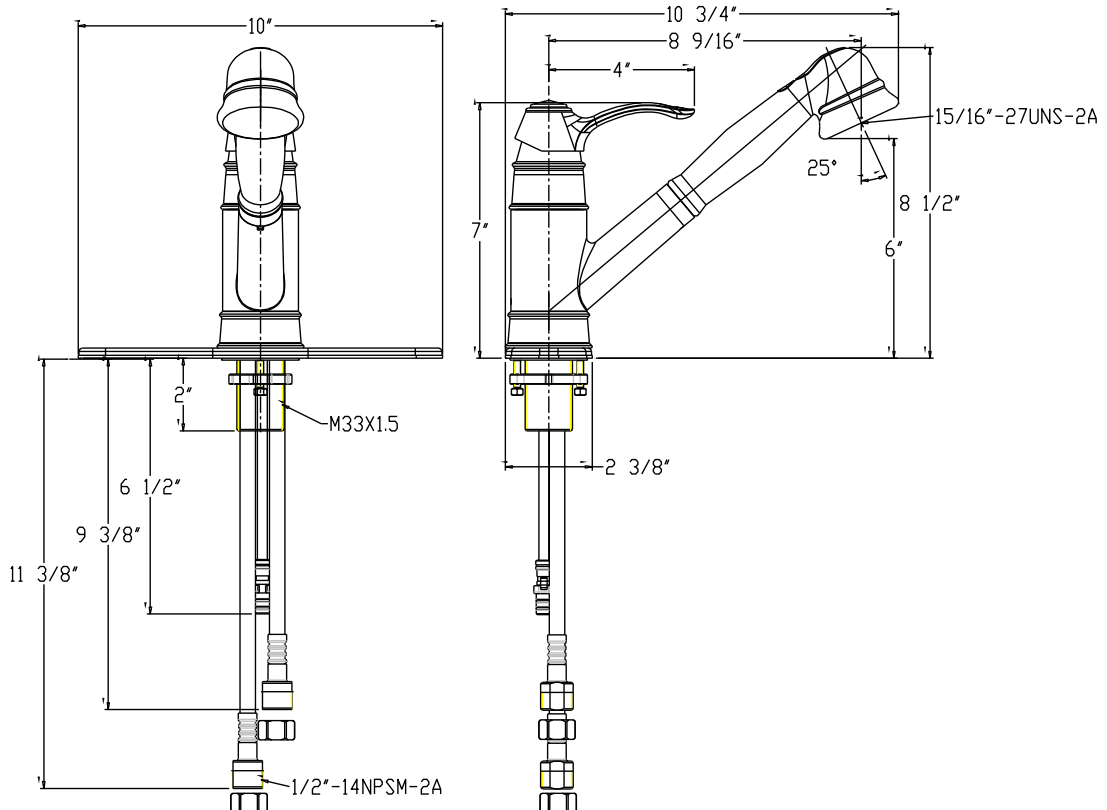

For additional information contact Premier Faucet at 866-745-4010 or visit our website at www.premierfaucet.com