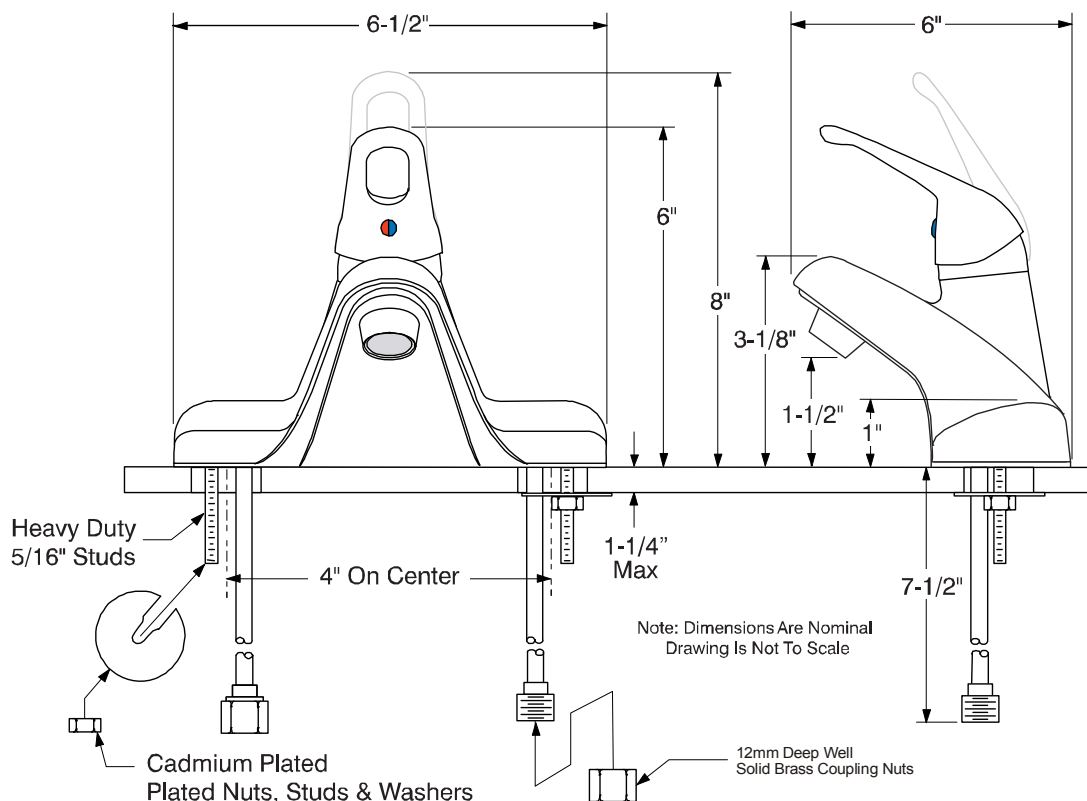

Description

- European styled lavatory faucet
- Single loop handle washerless control of hot and cold water
- Chrome plated finish
- Machined brass valve body
- 4" center set
- Includes ABS pop-up with color matched trim
- 3/8" OD soft copper supply lines with 1/2" brass IPS connections
- Internal parts are interchangeable with genuine Delta® repair parts

Performance

- Designed to provide 2.2 GPM at 60 PSI

Compliance

- Designed to comply with requirements of ASME A112.18.1
- Meets low lead requirements of NSF Standard- 61, Section- 9
- Meets low lead requirements of California Proposition- 65
- Complies with the requirements of the UPC (Uniform Plumbing Code)
- Complies with ADA (American With Disabilities Act)
- Meets or exceeds CSA B125

Bayview™

Model 120129LF

Single Loop Handle Lavatory Faucet
 Chrome Plated Finish
 With ABS Pop-Up
 1/2" IPS Connection

For additional information contact Premier Faucet at 866-745-4010 or visit our website at www.premierfaucet.com