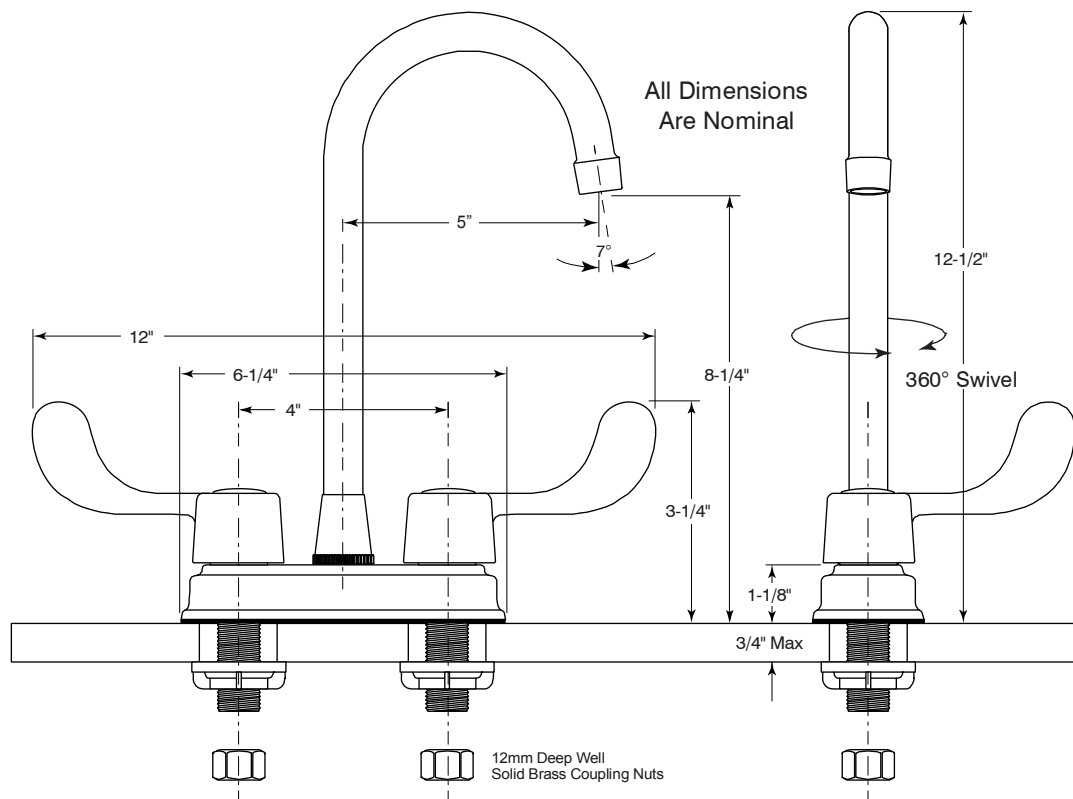

Description

- Twin metal wrist blade handle control
- Heavy duty brass frame washerless cartridges
- Cast brass waterway
- Chrome plated metal housing
- 4" center set
- Hi-rise tubular spout swivels 360°
- 1/2" Brass IPS connections with brass coupling nuts
- Internal parts are interchangeable with genuine Delta® repair parts

Bayview™

Model 118260LF

Twin Wristblade Handle Bar Sink Faucet
 Chrome Plated Finish
 1/2" IPS Connection

For additional information contact Premier Faucet at 866-745-4010 or visit our website at www.premierfaucet.com